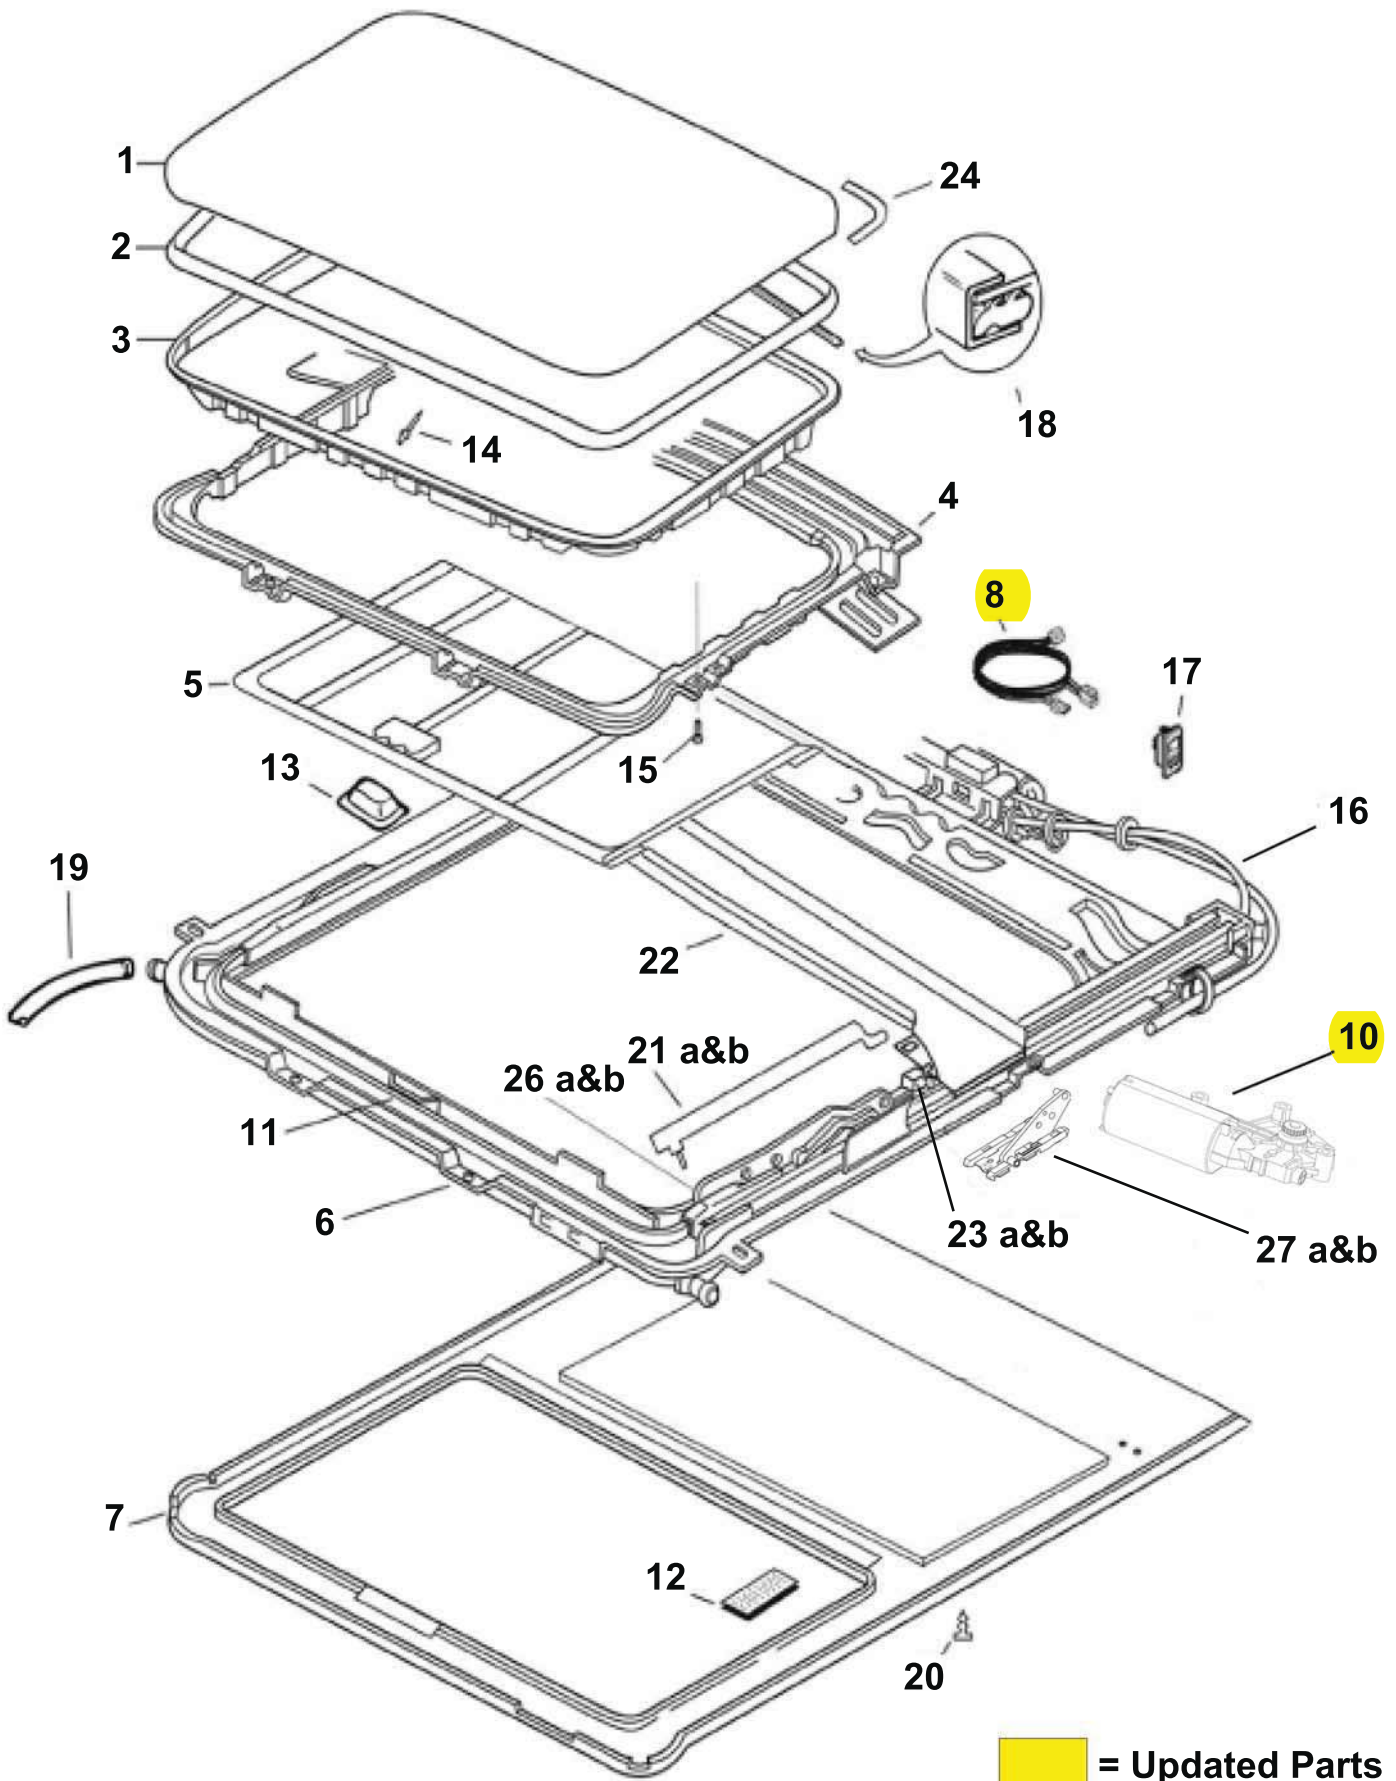

Feel the drive

Service Parts

SOLAIRE 5300

Version D

Version D Kit Updates

- MD4 Motor w/ ECU
- New Wire Harness

Webasto SolAire 5300 Version D

 = Updated Parts

Solaire 5300 Version D Parts List

Pos. no.	Parts included	Part no.	Description	Misc. Comments
1		S1598-V-5000A-A	Glass assy.	
2		S1597-A-5006D-A	Seal glass assy.	
3		1597-W-9002A-D	Trim Ring	
4		S1597-W-9100A-B	Reinforcement inner roof	
5		S1597-W-4000A-A	Sunshade	
6		S1597-W-7000A-A	Track & rail assy.	
7		S1597-W-9050A-B	Headliner support	
8		5010353A	Wire Harness Solaire 5300D (w/switch)	
10		5010354A	Motor/ECU 5300 Ver. D w/screws (auto close)	
11		S1598-V-6000A-C	Wind deflector assy.	
12		S1500-M-6048A-A	Set dual loc headliner support	Limited Availability, Please Call.
13		S1591-C-4008A-A	Handle cup sunshade	
14		S1500-R-3013A-A	Set rivet trim ring	
15		S1500-S-4100A-A	Set mounting bolts	
16		2913665A	Rear Drive Tube Assembly 5300 Ver. D	
17		S1500-R-2326A-A	Switch	
18		S1588-EK-9008B-A	Trim ring retainer	
19		S1586-S-9004A-A	Drain hoses (each)	
20		S1500-S-3010A-A	Set push pin headliner support	Limited Availability, Please Call.
21A		S1598-A-1100B-G	Sight shield RH	
21B		S1598-A-1101B-G	Sight shield LH	
22		S1597-A-1000A-F	Trough assy.	
23A		S1598-A-1000A-B	Guide Trough RH	
23B		S1598-A-1001A-B	Guide Trough LH	
24		S0000-A-1012A-A	Shim tape glass assy (10 pk.)	
26A		S1597-WA-3000A-K	Lifter assy. RH	
26B		S1597-WA-3001A-K	Lifter assy. LH	
27A		1W98-A-3300B-E	Trolley Lift - Link RH	
27B		1W98-A-3301B-E	Trolley Lift - Link LH	
		S1597-W-9012A-A	Template	
		S1597-W-9016A	Sweep gauge	
		S1598-Z-8016A-A	Set adapter drain tube	
		S1598-W-9102A-A	Mounting bracket switch	