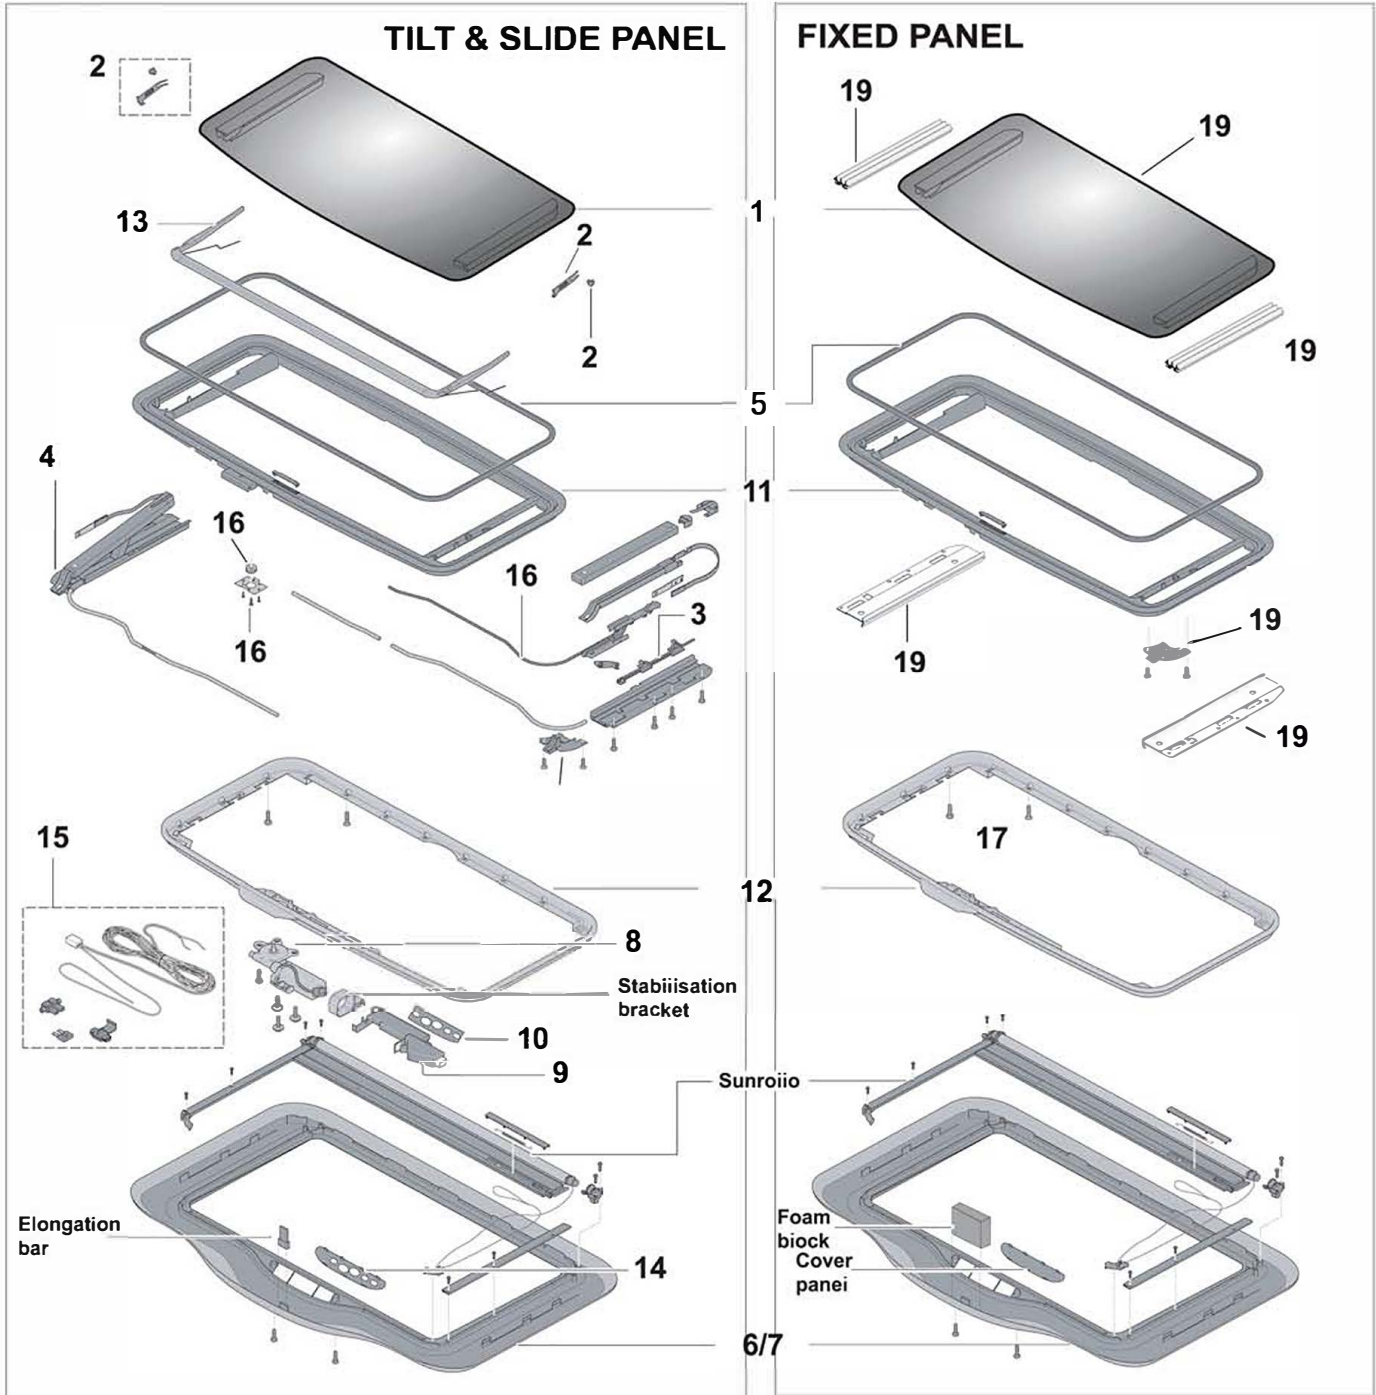

HOLLANDIA 500

Service Parts

2911026 - B

Hollandia 500 Parts List

Pos. no.	Parts included	Part no.	Description	Price AI	Price Jobber	Price Retail
1		33S3MR0001	Glass panel			
2		33S3MR0002	Glass panel fixation			
3		33S3MR0003	Guide insert			
4		33S3MR0028	Set mechanism LH/RH			
5		33S3MR0006	Seal			
6		33S3MR0006	Trimshell gray + rollo			
7		33S3MR0007 OBSOLETE	Trimshell beige+ rollo			
8		3391077A	Motor			
9b		3391079A	Sunroof Control Unit Stratos 300 Medium			
10		33S3MR0010	Cover control panel			
11		33S3MR0011	Upper frame			
12		33S3MR0012A	Clamp frame			
13		33S3MR0013	Wind deflector			
15		33S3MR0015	Wire harness			
16		33S3MR0016	Drive cables + Gearwheel/housing			
17		33S3MR0017	Mounting Set Retainer Ring			
18		33S3MR0020	Soft Wrap Edge Finisher			
19		33S5MR0002	Fixed panel assembly set			
20		33S5MR0003	Connecting Cable			
21		33S5M1005A	Interior light set			
23		33S5MR0004 OBSOLETE	Middle panel set (275mm) OBSOLETE			
24		33S5MR0005	Middle panel set (175mm)			
25		33S5MR0007	Set Side Parts			
N/A		33SSLR0000	Spoiler roof RSR-system			
Tool		33S3MR0019	Plastic inner template			
Tool		33S3MR0018	Rubber outer template			