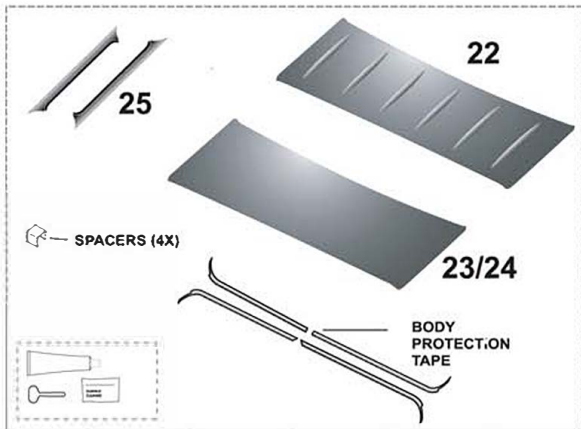

HOLLANDIA 500

Service Parts

2911026 - B

Hollandia 500 Parts List

Pos. no.	Parts included	Part no.	Description	Price AI	Price Jobber	Price Retail
1		33S3MR0001	Glass panel			
2		33S3MR0002	Glass panel fixation			
3		33S3MR0003	Guide insert			
4		33S3MR0028	Set mechanism LH/RH			
5		33S3MR0006	Seal			
6		33S3MR0006	Trimshell gray + rollo			
7		33S3MR0007 OBSOLETE	Trimshell beige+ rollo			
8		3391077A	Motor			
9b		3391079A	Sunroof Control Unit Stratos 300 Medium			
10		33S3MR0010	Cover control panel			
11		33S3MR0011	Upper frame			
12		33S3MR0012A	Clamp frame			
13		33S3MR0013	Wind deflector			
15		33S3MR0015	Wire harness			
16		33S3MR0016	Drive cables + Gearwheel/housing			
17		33S3MR0017	Mounting Set Retainer Ring			
18		33S3MR0020	Soft Wrap Edge Finisher			
19		33S5MR0002	Fixed panel assembly set			
20		33S5MR0003	Connecting Cable			
21		33S5M1005A	Interior light set			
23		33S5MR0004 OBSOLETE	Middle panel set (275mm) OBSOLETE			
24		33S5MR0005	Middle panel set (175mm)			
25		33S5MR0007	Set Side Parts			
N/A		33SSLR0000	Spoiler roof RSR-system			
Tool		33S3MR0019	Plastic inner template			
Tool		33S3MR0018	Rubber outer template			