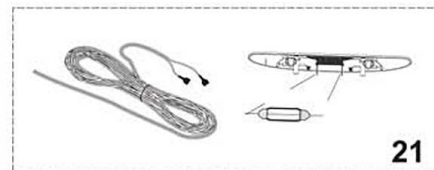

HOLLANDIA 500

Service Parts

2911026 - B

Hollandia 500 Parts List

Pos. no.	Parts included	Part no.	Description	Price AI	Price Jobber	Price Retail
1		33S3MR0001	Glass panel			
2		33S3MR0002	Glass panel fixation			
3		33S3MR0003	Guide insert			
4		33S3MR0028	Set mechanism LH/RH			
5		33S3MR0006	Seal			
6		33S3MR0006	Trimshell gray + rollo			
7		33S3MR0007 OBSOLETE	Trimshell beige+ rollo			
8		3391077A	Motor			
9b		3391079A	Sunroof Control Unit Stratos 300 Medium			
10		33S3MR0010	Cover control panel			
11		33S3MR0011	Upper frame			
12		33S3MR0012A	Clamp frame			
13		33S3MR0013	Wind deflector			
15		33S3MR0015	Wire harness			
16		33S3MR0016	Drive cables + Gearwheel/housing			
17		33S3MR0017	Mounting Set Retainer Ring			
18		33S3MR0020	Soft Wrap Edge Finisher			
19		33S5MR0002	Fixed panel assembly set			
20		33S5MR0003	Connecting Cable			
21		33S5M1005A	Interior light set			
23		33S5MR0004 OBSOLETE	Middle panel set (275mm) OBSOLETE			
24		33S5MR0005	Middle panel set (175mm)			
25		33S5MR0007	Set Side Parts			
N/A		33SSLR0000	Spoiler roof RSR-system			
Tool		33S3MR0019	Plastic inner template			
Tool		33S3MR0018	Rubber outer template			