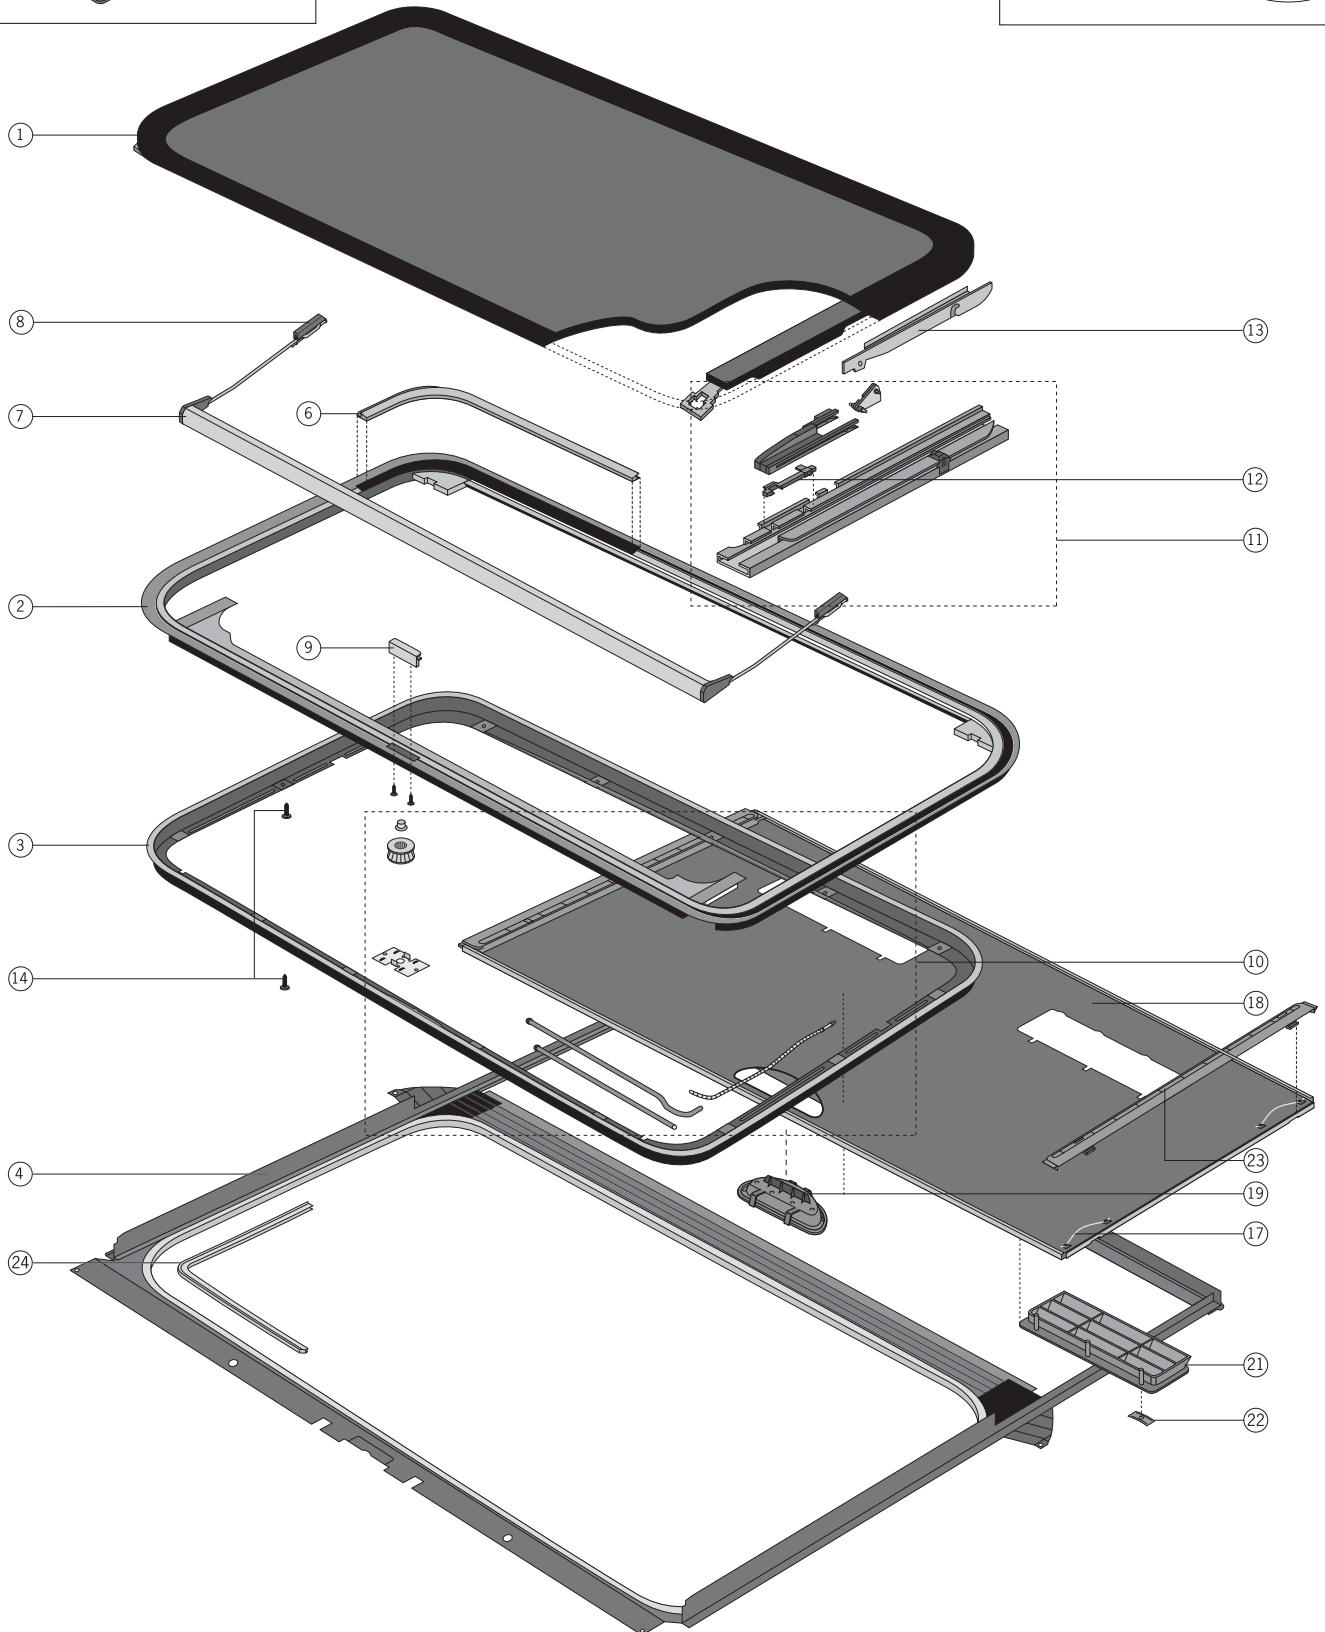

HOLLANDIA 312L – 322L

Service Parts

Service Parts: H312 & H322

Electric:

Soft touch:

Hollandia 312L 322L Parts List

Pos. no.	Parts included	Part number	Description	Price AI	Price Jobber	Price Retail
1	1x1 2x13	33S3LR4124B	Set glass panel 300L Venus			
2	1x2 1x6 1x9	33S3LR3222	Upper frame 300L w/seal			
		33S3LR3222	Upper frame 300L w/ dryseal			
3	1x3 18x14	33S3LR3224	Retainer ring 300L			
4	1x4	33S3LR3225	Subframe w/Sunshade 300LS			
5	1x5	33S3LR4136	Motor 300L without soft touch			
6	1x6	33S3LR3203	Seal 300L			
7	1x7 2x8	33S3LR3204	Wind deflector 300L			
8	2x8	33S3LR3205	Mounting block 300L LH/RH			
9	1x9	33S3LR3206	Glass holder w/screws 300L			
10	2x10	33S3LR3207	Set drive cables 300L EL			
11	1x11 2x12 2x13	33S3LR3208 33S3LR3209	Set mechanism 300L LH Set mechanism 300L RH			
11a	2	3395816	Set mechanism 300L LH & RH			
12	2x12	33S3LR3210	Stop 300L LH+RH			
13	2x13 2x12	33S3LR3221	Locker slide 300L LH/RH			
14	18x14	33S3LR3217	Mounting set retainer ring 300L soft touch			
15	1x15	33S3LR3226	Motor cover 300L (rocker sw)			
16	1x16	33S3LR3227	Switch 300L (rocker sw)			
17	1x17	33S3LR0018	Switch 300L soft touch			
18	4x17 1x18 1x19 2x21 6x22 2x23	33S3LR0001	Set sunshade 300LS			
19	1x19	33S3LR0002	Sunshade handle 300LS			
21	2x21	33S3LR3211	Louvre Black 300LS			
22	6x22	33S3LR3212	Speednut 300LS			
23	2x23	33S3LR4121	Set guides sunshade 300LS			
24	1x24	33S3LR3987	Edge trim 300L			