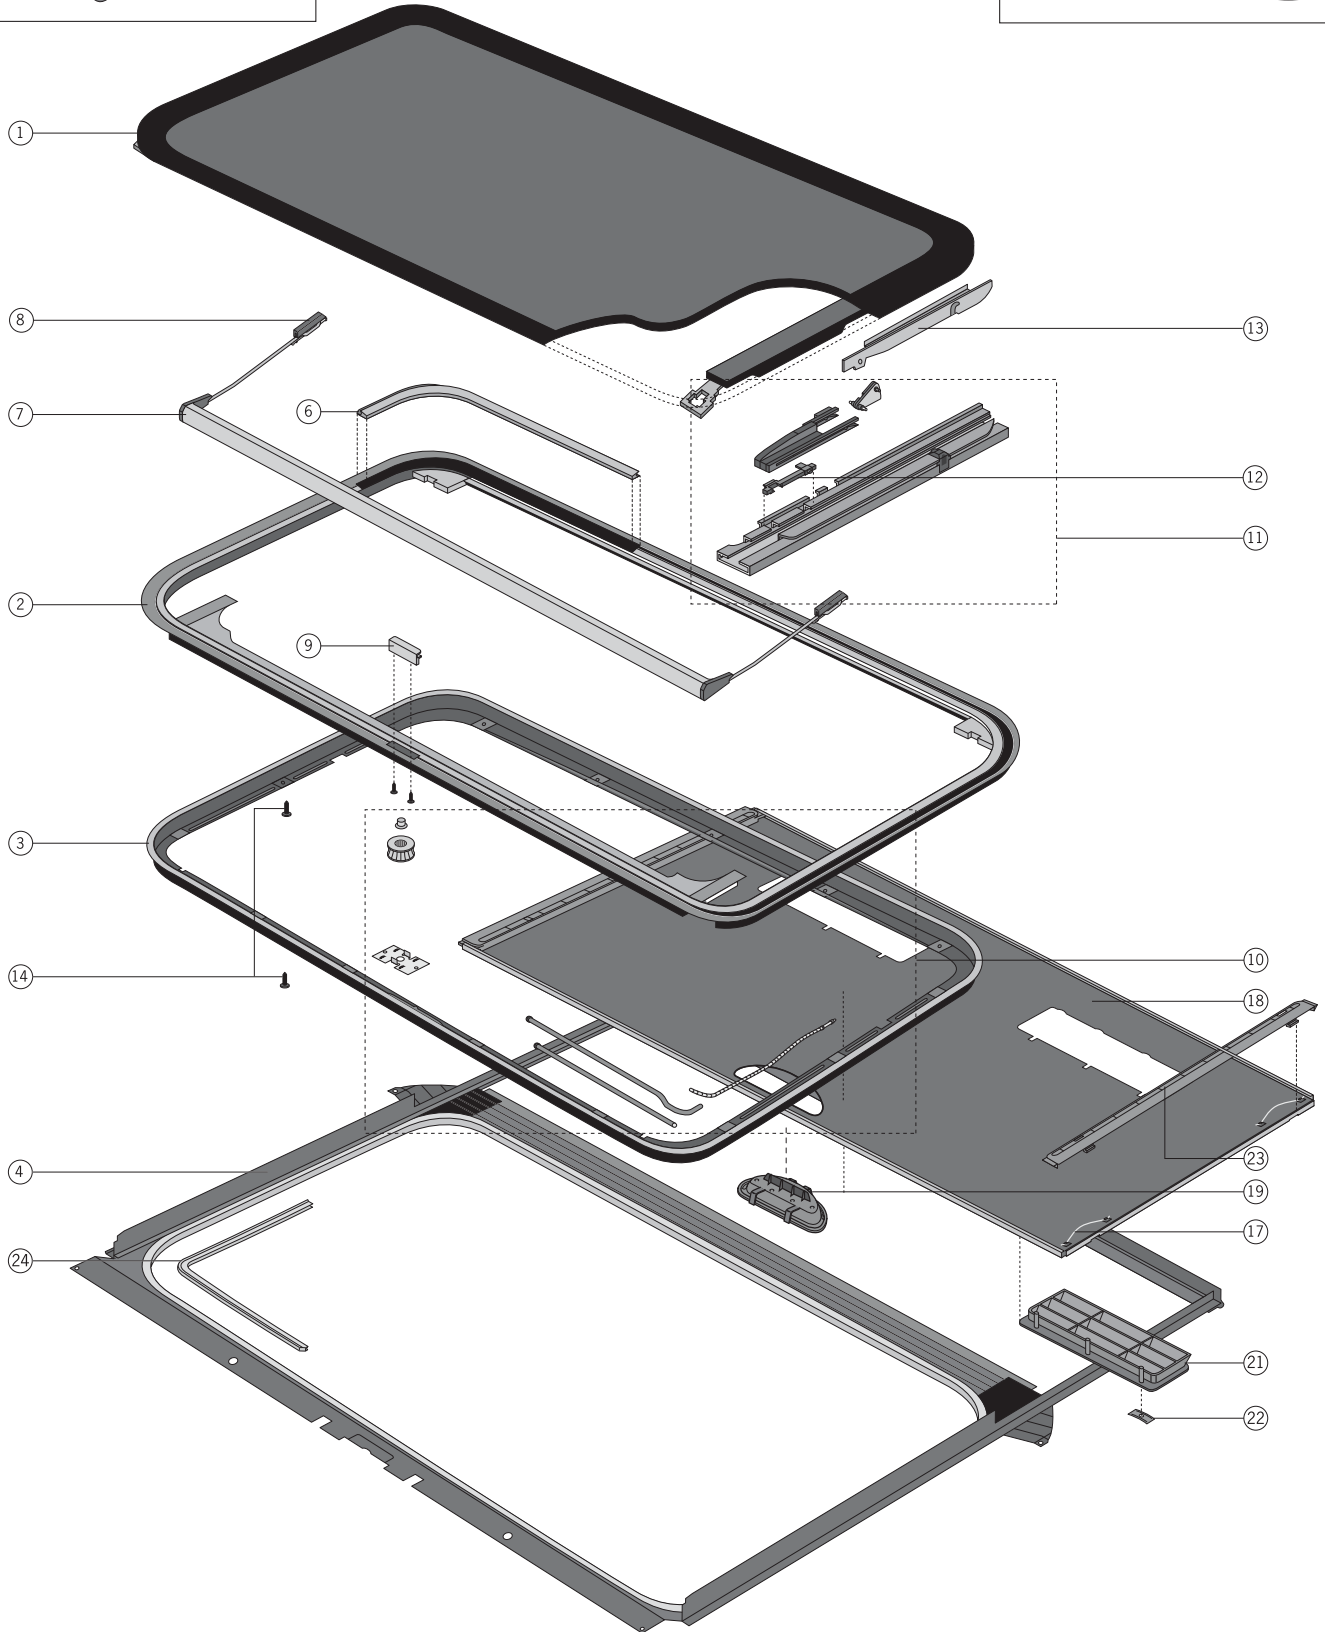

HOLLANDIA 312L – 322L

Service Parts

Service Parts: H312 & H322

Electric:

Soft touch:

Hollandia 312L 322L Parts List

Pos. no.	Parts included	Part number	Description	Price AI	Price Jobber	Price Retail
1	1x1 2x13	33S3LR4124B	Set glass panel 300L Venus			
2	1x2 1x6 1x9	33S3LR3222	Upper frame 300L w/seal			
		33S3LR3222	Upper frame 300L w/ dryseal			
3	1x3 18x14	33S3LR3224	Retainer ring 300L			
4	1x4	33S3LR3225	Subframe w/Sunshade 300LS			
5	1x5	33S3LR4136	Motor 300L without soft touch			
6	1x6	33S3LR3203	Seal 300L			
7	1x7 2x8	33S3LR3204	Wind deflector 300L			
8	2x8	33S3LR3205	Mounting block 300L LH/RH			
9	1x9	33S3LR3206	Glass holder w/screws 300L			
10	2x10	33S3LR3207	Set drive cables 300L EL			
11	1x11 2x12 2x13	33S3LR3208 33S3LR3209	Set mechanism 300L LH Set mechanism 300L RH			
11a	2	3395816	Set mechanism 300L LH & RH			
12	2x12	33S3LR3210	Stop 300L LH+RH			
13	2x13 2x12	33S3LR3221	Locker slide 300L LH/RH			
14	18x14	33S3LR3217	Mounting set retainer ring 300L soft touch			
15	1x15	33S3LR3226	Motor cover 300L (rocker sw)			
16	1x16	33S3LR3227	Switch 300L (rocker sw)			
17	1x17	33S3LR0018	Switch 300L soft touch			
18	4x17 1x18 1x19 2x21 6x22 2x23	33S3LR0001	Set sunshade 300LS			
19	1x19	33S3LR0002	Sunshade handle 300LS			
21	2x21	33S3LR3211	Louvre Black 300LS			
22	6x22	33S3LR3212	Speednut 300LS			
23	2x23	33S3LR4121	Set guides sunshade 300LS			
24	1x24	33S3LR3987	Edge trim 300L			