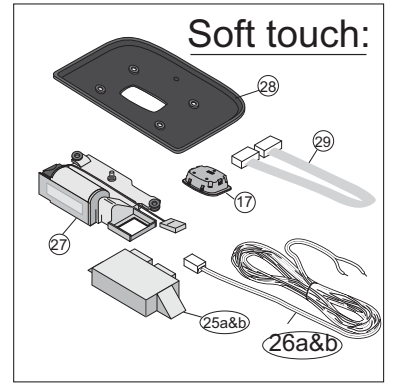

HOLLANDIA 312L – 322L

Service Parts

Service Parts: H312 & H322

Electric:

Soft touch:

Hollandia 312L 322L Parts List

Pos. no.	Parts included	Part number	Description	Price AI	Price Jobber	Price Retail
1	1x1 2x13	33S3LR4124B	Set glass panel 300L Venus			
2	1x2 1x6 1x9	33S3LR3222	Upper frame 300L w/seal			
		33S3LR3222	Upper frame 300L w/ dryseal			
3	1x3 18x14	33S3LR3224	Retainer ring 300L			
4	1x4	33S3LR3225	Subframe w/Sunshade 300LS			
5	1x5	33S3LR4136	Motor 300L without soft touch			
6	1x6	33S3LR3203	Seal 300L			
7	1x7 2x8	33S3LR3204	Wind deflector 300L			
8	2x8	33S3LR3205	Mounting block 300L LH/RH			
9	1x9	33S3LR3206	Glass holder w/screws 300L			
10	2x10	33S3LR3207	Set drive cables 300L EL			
11	1x11 2x12 2x13	33S3LR3208 33S3LR3209	Set mechanism 300L LH Set mechanism 300L RH			
11a	2	3395816	Set mechanism 300L LH & RH			
12	2x12	33S3LR3210	Stop 300L LH+RH			
13	2x13 2x12	33S3LR3221	Locker slide 300L LH/RH			
14	18x14	33S3LR3217	Mounting set retainer ring 300L soft touch			
15	1x15	33S3LR3226	Motor cover 300L (rocker sw)			
16	1x16	33S3LR3227	Switch 300L (rocker sw)			
17	1x17	33S3LR0018	Switch 300L soft touch			
18	4x17 1x18 1x19 2x21 6x22 2x23	33S3LR0001	Set sunshade 300LS			
19	1x19	33S3LR0002	Sunshade handle 300LS			
21	2x21	33S3LR3211	Louvre Black 300LS			
22	6x22	33S3LR3212	Speednut 300LS			
23	2x23	33S3LR4121	Set guides sunshade 300LS			
24	1x24	33S3LR3987	Edge trim 300L			