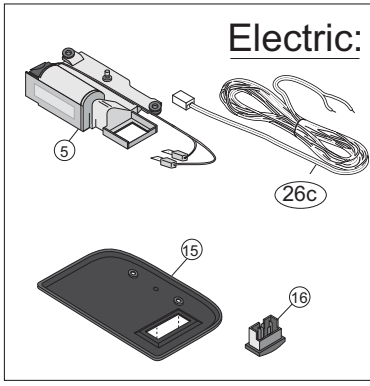

HOLLANDIA 312L – 322L

Service Parts

Service Parts: H312 & H322

Electric:

Soft touch:

Hollandia 312L 322L Parts List

Pos. no.	Parts included	Part number	Description	Price AI	Price Jobber	Price Retail
1	1x1 2x13	33S3LR4124B	Set glass panel 300L Venus			
2	1x2 1x6 1x9	33S3LR3222	Upper frame 300L w/seal			
		33S3LR3222	Upper frame 300L w/ dryseal			
3	1x3 18x14	33S3LR3224	Retainer ring 300L			
4	1x4	33S3LR3225	Subframe w/Sunshade 300LS			
5	1x5	33S3LR4136	Motor 300L without soft touch			
6	1x6	33S3LR3203	Seal 300L			
7	1x7 2x8	33S3LR3204	Wind deflector 300L			
8	2x8	33S3LR3205	Mounting block 300L LH/RH			
9	1x9	33S3LR3206	Glass holder w/screws 300L			
10	2x10	33S3LR3207	Set drive cables 300L EL			
11	1x11 2x12 2x13	33S3LR3208 33S3LR3209	Set mechanism 300L LH Set mechanism 300L RH			
11a	2	3395816	Set mechanism 300L LH & RH			
12	2x12	33S3LR3210	Stop 300L LH+RH			
13	2x13 2x12	33S3LR3221	Locker slide 300L LH/RH			
14	18x14	33S3LR3217	Mounting set retainer ring 300L soft touch			
15	1x15	33S3LR3226	Motor cover 300L (rocker sw)			
16	1x16	33S3LR3227	Switch 300L (rocker sw)			
17	1x17	33S3LR0018	Switch 300L soft touch			
18	4x17 1x18 1x19 2x21 6x22 2x23	33S3LR0001	Set sunshade 300LS			
19	1x19	33S3LR0002	Sunshade handle 300LS			
21	2x21	33S3LR3211	Louvre Black 300LS			
22	6x22	33S3LR3212	Speednut 300LS			
23	2x23	33S3LR4121	Set guides sunshade 300LS			
24	1x24	33S3LR3987	Edge trim 300L			