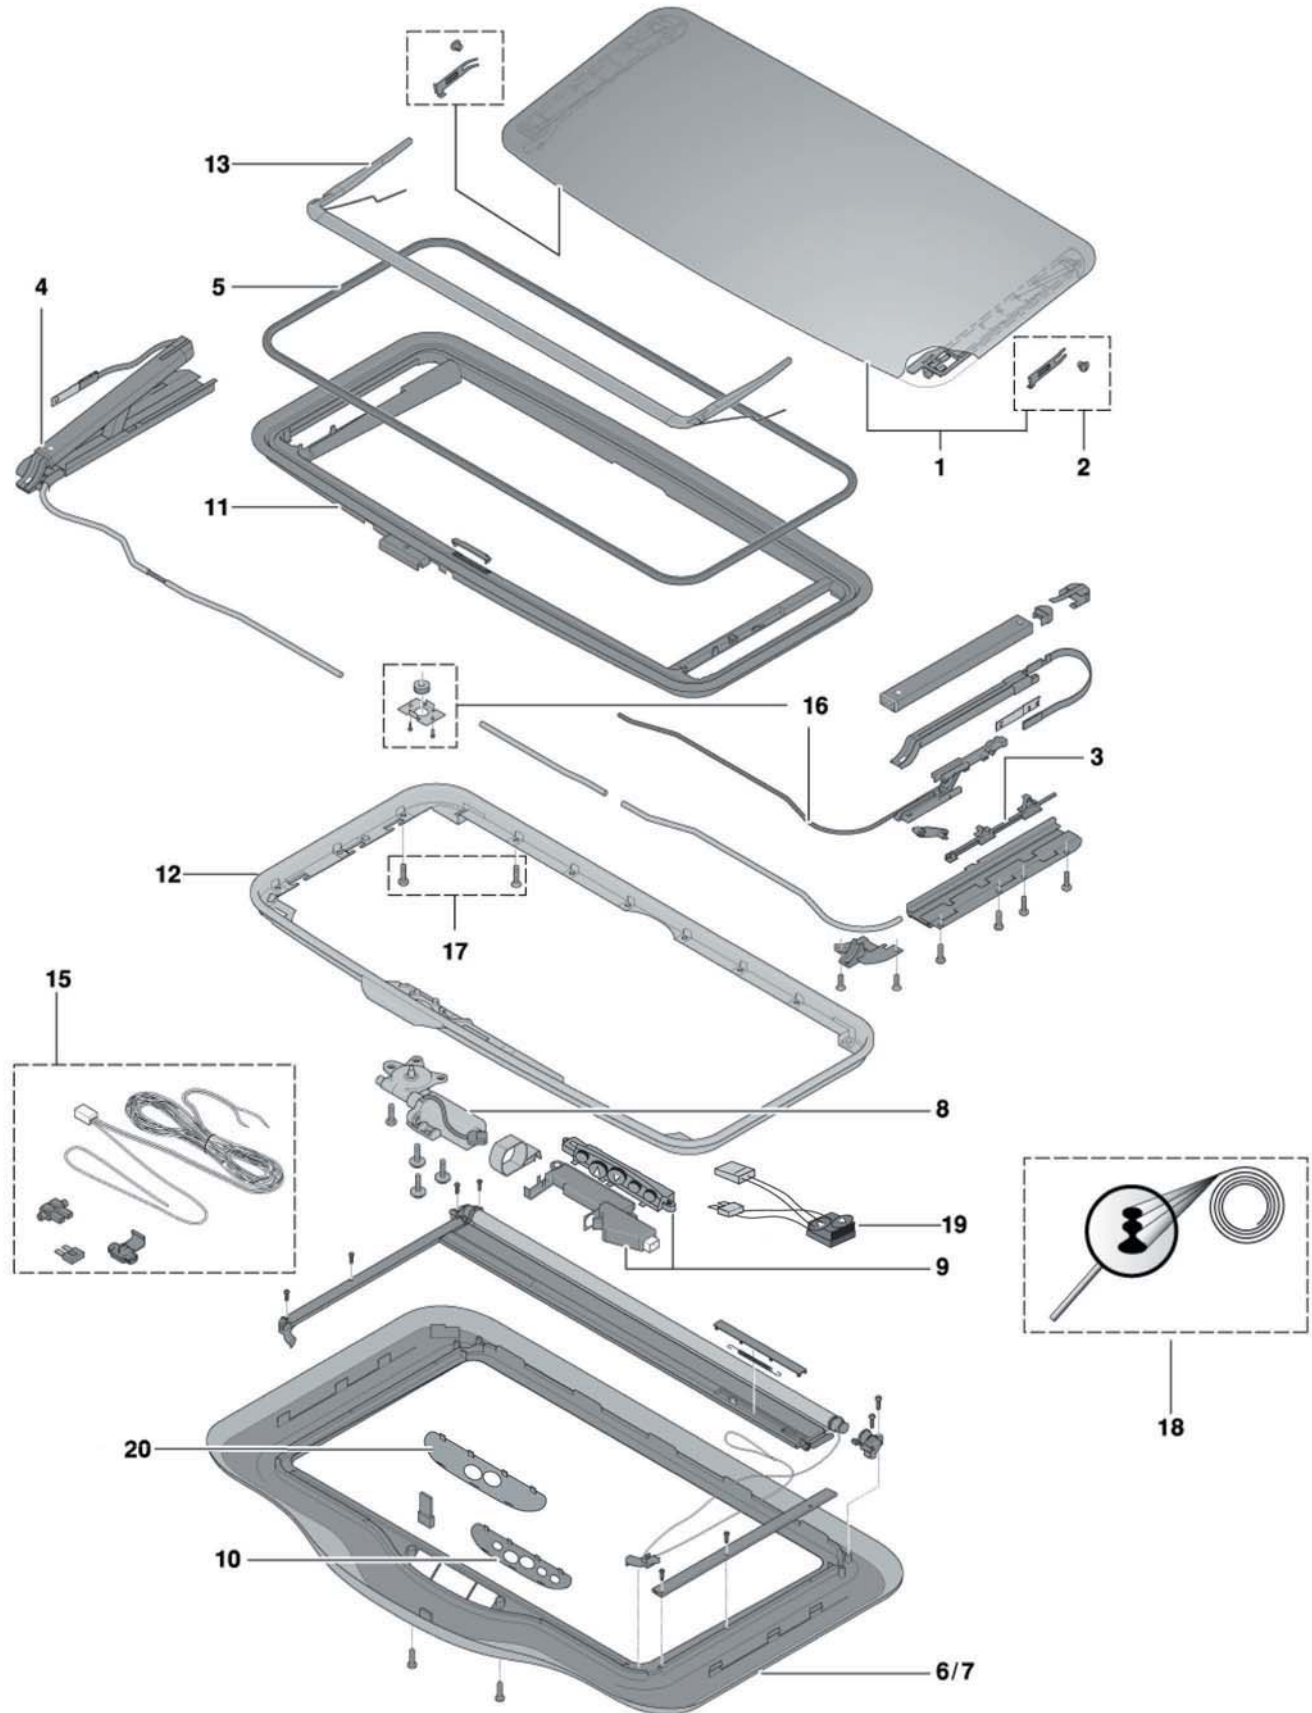

HOLLANDIA 310M - 321M

Service Parts

Service Parts: H310M, 311M, 320M, 321M

Hollandia 310M-321M Parts List

Pos. no.	Parts included	Part no.	Description	Price AI	Price Jobber	Price Retail
1		33S3MR0001	Set glass panel 300M			
2		33S3MR0002	Set glass panel mounting 300M LH/RH			
3		33S3MR0003	Set guide insert 300M LH/RH			
4		33S3MR0028	Set mechanisms 300M LH/RH			
5		33S3MR0029	Seal 300M			
6		0000015709	Trimshell Gray with rollo 300M			
7		33S3MR0007	Trimshell beige with rollo 300M			
8		33S3MR0008	Motor Electrical Version			
8		3391077A	Motor Electrical Version (High Speed)			
9		3391079A	Set Switch and SCU (Soft touch)			
10		33S3MR0010	Cover control panel (Soft touch)			
11		33S3MR0011	Upper frame 300M with seal			
12		33S3MR0012A	Retainer ring 300M			
13		33S3MR0013	Wind deflector 300M			
15		33S3MR0015	Wire harness 300M			
16		33S3MR0016	Drive cables 300M & Gear			
17		33S3MR0017	Mounting set retainer ring 300M			
18		33S3MR0020	Soft Wrap Edge Finisher			
19		33S3LR0013	Set Switch Assembly (2 Button)			
20		33S3LR0012	Cover Control Panel (2 Button)			
N/A		33S3MR0018	Rubber template 300M			
N/A		33S3MR0019	H/L template interior 300M			
N/A		33S3LR4128	Butylene mastic (40ml) (Optional)			
N/A		33S3MR0014	Sunshade Rollo Gray			
N/A		33S3LR0935	Butylene mastic (320ml) (Optional)			
N/A		33SSLR0000	Roof Stiffener Replacment (RSR) system			