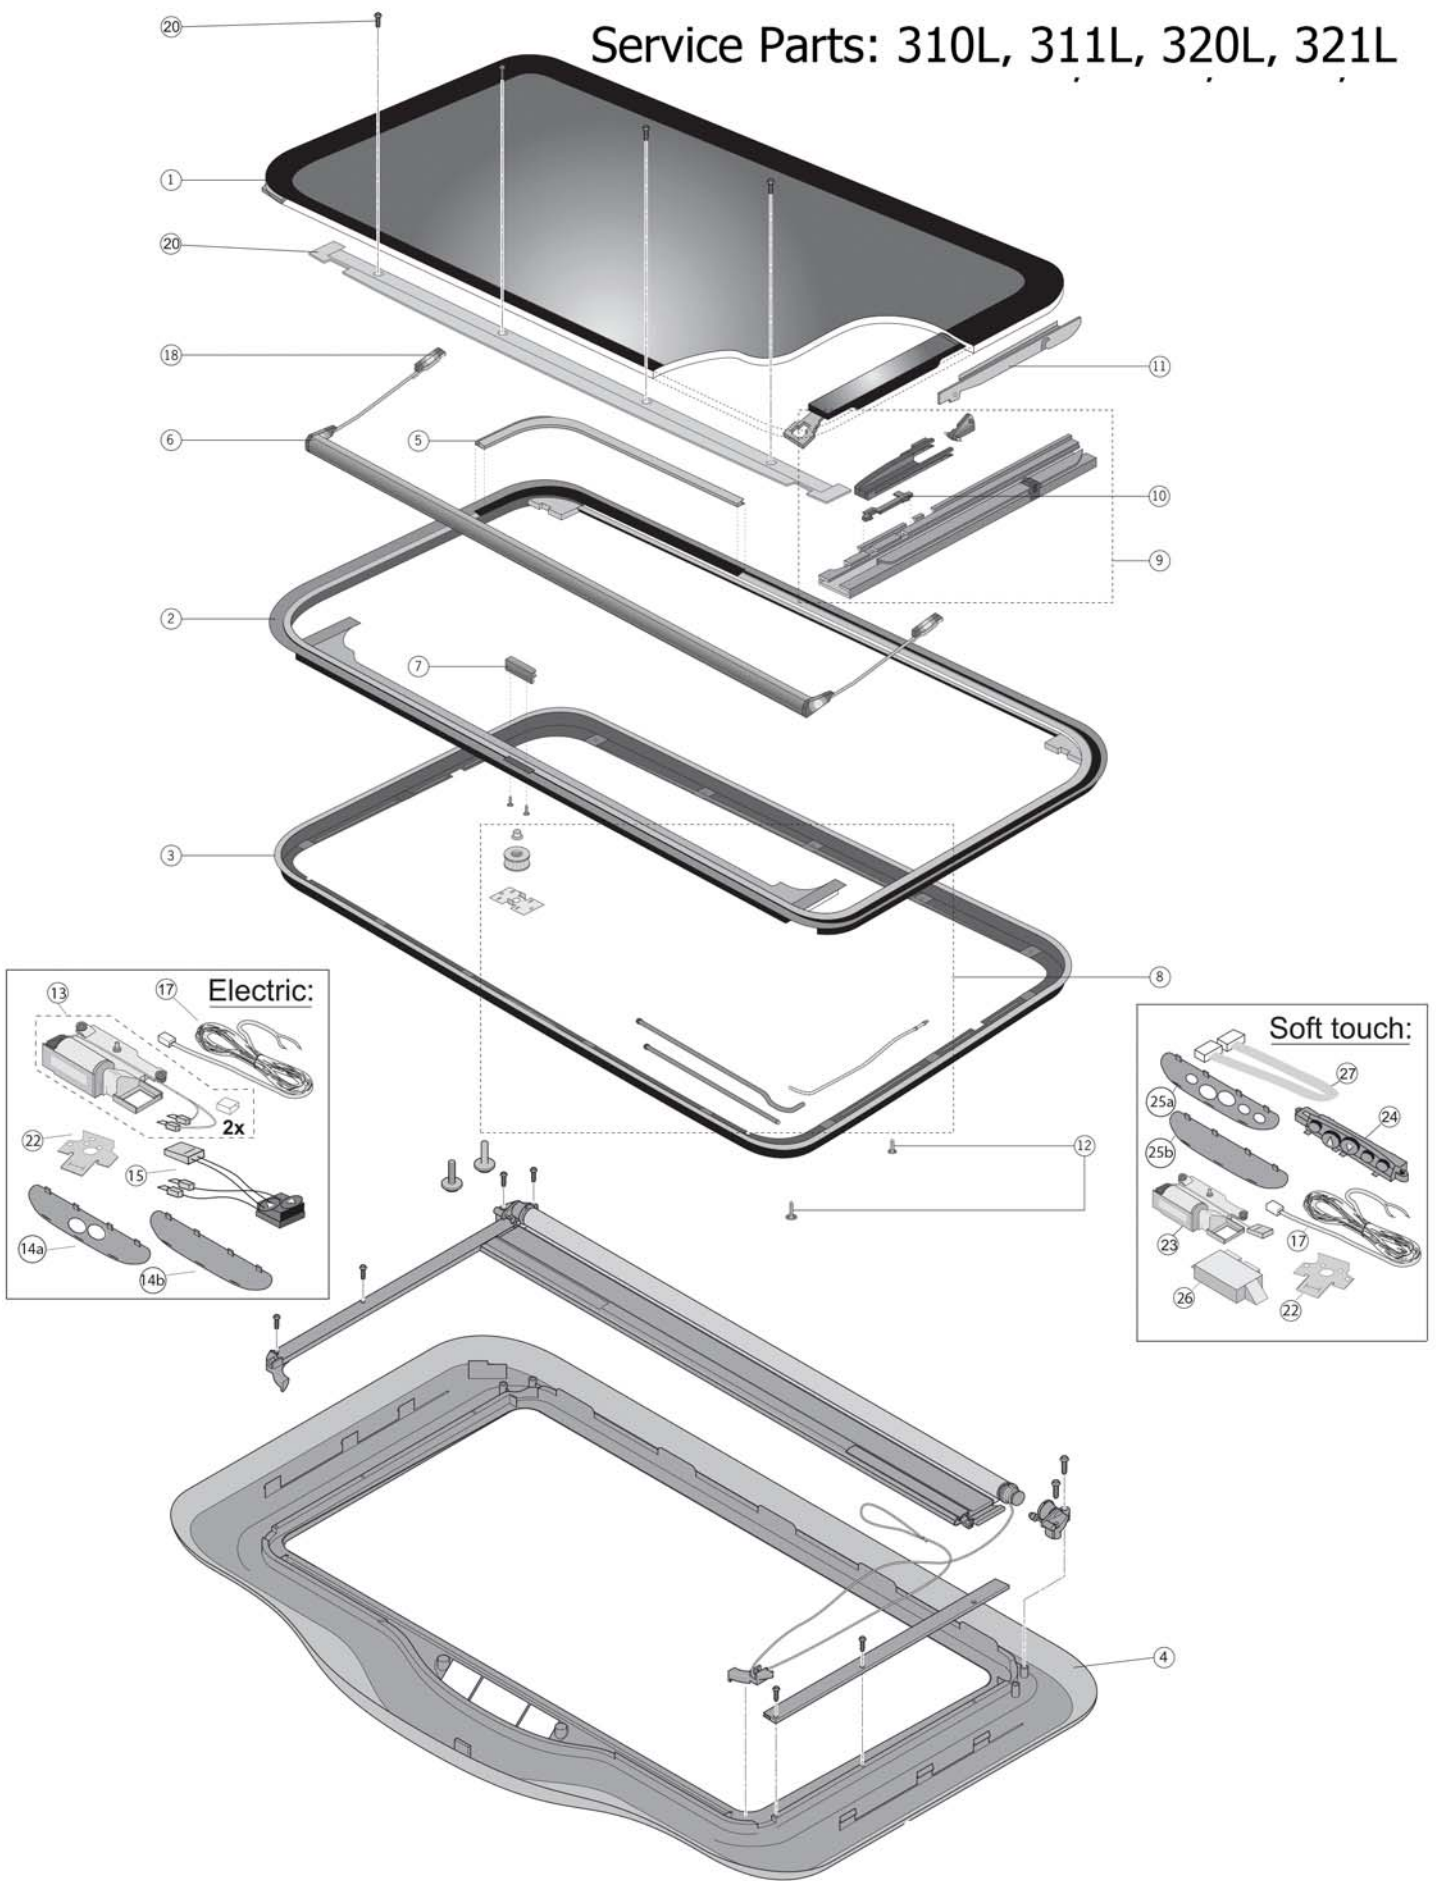

HOLLANDIA
310L, 311L, 320L, 321L
Service Parts

Service Parts: 310L, 311L, 320L, 321L

Hollandia 310L, 311L, 320L, 321L Parts List

Pos. no.	Parts included	Part no.	Description	Price AI	Price Jobber	Price Retail
1		33S3LR4124B	Glass panel Venus			
2		33S3LR3222	Upper frame including top bearing and seal			
3		33S3LR3224	Retainer ring			
4		33S3LR0005	Trim shell without rollo			
4		33S3LR0004	Trim shell, incl. Sunrollo & screws			
5		33S3LR3203	Seal			
6		33S3LR3204	Wind deflector			
7		33S3LR3206	Glass holder + fastening screws			
8		33S3LR3207	Drive cables electrical			
9		33S3LR3209	Mechanism RH			
9		33S3LR3208	Mechanism LH			
9a		3395816	Set mechanism 300L LH & RH			
10		33S3LR3210	Stop LH/RH			
11		33S3LR3221	Locker slide LH/RH			
12		33S3LR3217	Mounting set retainer ring			
13		33S3LR4136	Motor 300 Series (Manual)			
14a		33S3LR0012	Control panel cover - 2 Button			
14b		3308663A	Control panel cover - Blank			
15		33S3LR0013	Set Switch Assy (2 Button)			
17		33S3MR0015	Wire harness			
18		33S3LR3205	Mounting block LH/RH			
20		33S3LR0006	Trim shell front cover & screws			
22		33S3LR0007	Set Motor bracket, incl. screws			
23		33S3LR4137	Motor 300 Series (Softtouch)			
24		33S3LR0010	Set Switch Assy (Soft touch)			
25a		33S3MR0010	Cover control panel - 5 button			
25b		3308663A	Control panel cover - blank			
26		33S3LR0009	Sunroof Control Unit (Soft Touch)			
27		33S3LR0011	Flatcable SCU-Operation Panel			
N/A		33S3LR0935	Butylene mastic (320 ml)			
N/A		33S3LR4128	Tube butylene mastic (40 ml)			
N/A		33SSLR0000	Spoiler roof RSR-system			
N/A		5010187A	Set Front/Rear 2010 Camaro Inserts			
N/A		33SSLR0000	Roof Stiffener Replacment (RSR) system			
Tool		33S3LR5131	Rubber template			