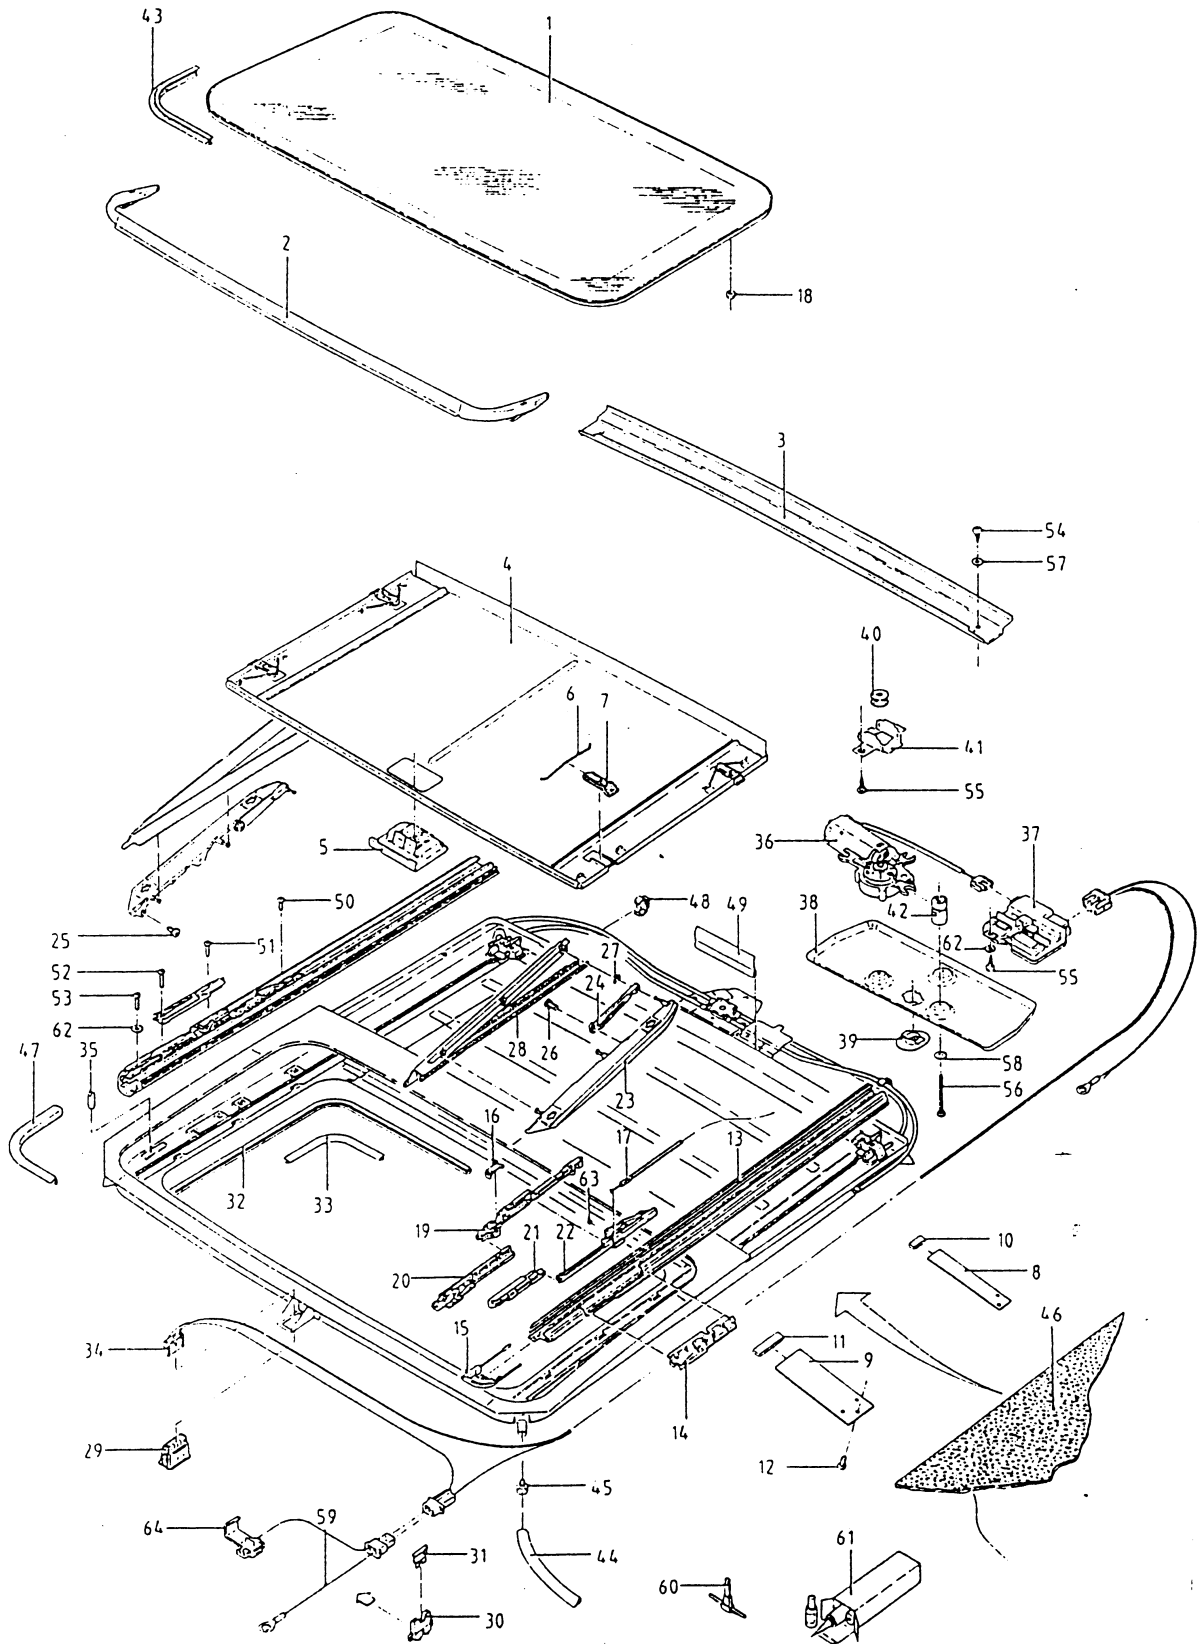

Feel the drive

TVS CLASSIC

Service Parts

ClassicTVS 20 and TVS 40 series

Pos. no.	Parts included	Part no.	Description	Price AI	Price Jobber	Price Retail
Parts not shown, same as 700 Series						
	1x1	3948	Venus Glass Panel 42			
	4x18	3979	Venus Glass Panel 43			
	4x25	3980	Venus Glass Panel 44			
	4x26	3981	Venus Glass Panel 49			
	1x5	3971	Sunshade Handle			
	4x6	33S70R3972	Set Slide Blocks & Springs			
	1x13	3963	Rep Set Mech TVS 40 LH			
	1x14	3964	Rep Set Mech TVS 40 RH			
	1x23	3965	Rep Set Glass Adj. Brkt. Left			
	1x24	3966	Rep Set Glass Adj. Brkt. Right			
	4x25	3983	Panel Mounting Set			
	1x29	3992	Switch			
	1x32	3941	Metal Interior Ring 42			
		3994	Metal Interior Ring 43			
		3995	Metal Interior Ring 44			
		3996	Metal Interior Ring 49			
	1X33	33S3LR3987	Edge Trim			
	1x34	3998	Wiring Harness			
	1x37	4211A	Rep. Set SCU (incl. harness)			
	1x39	3960	Key Plug			
	1x43	3982	Rubber Seal Classic TVS 40			