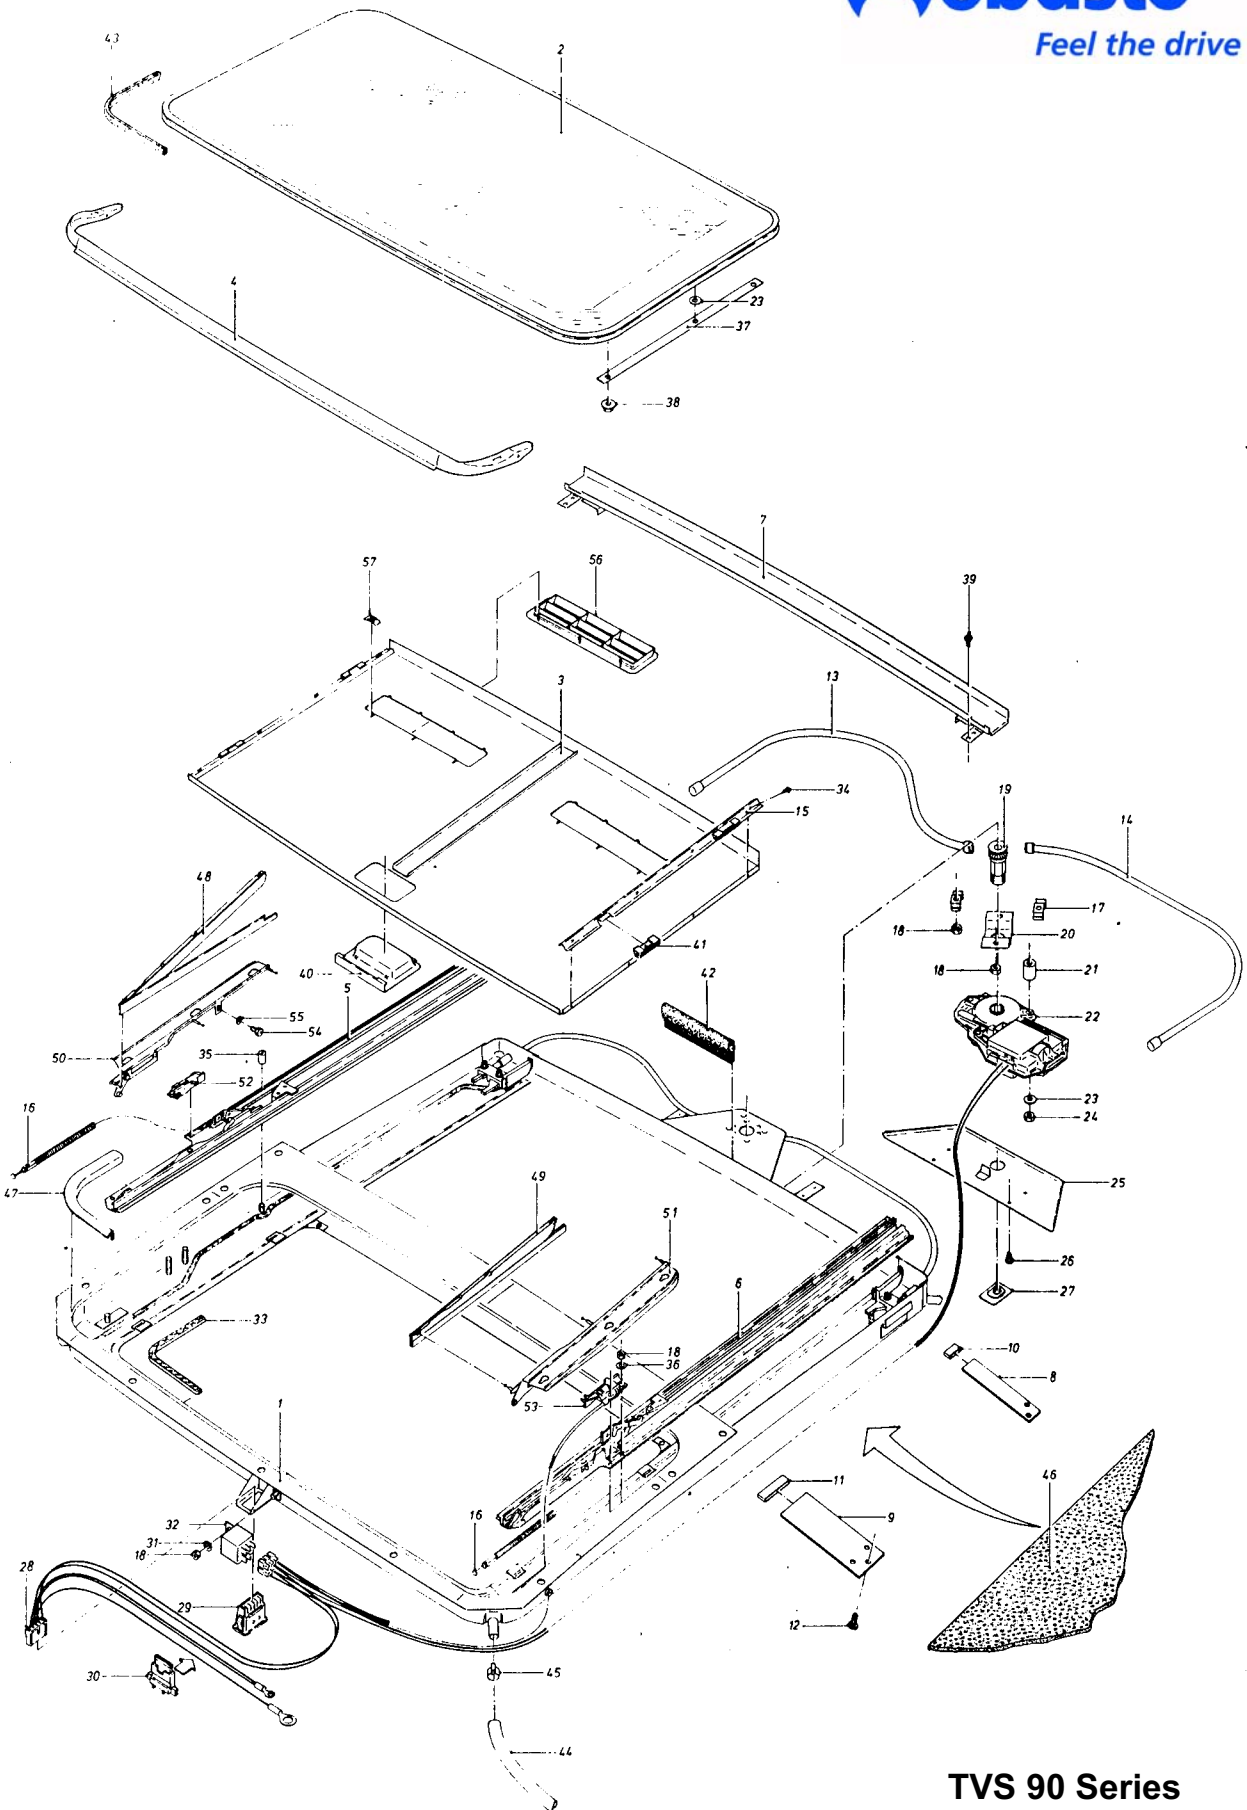

Feel the drive

Hollandia TVS 90

Service Parts

TVS 90 Series

TVS 90 Series

Pos. no.	Parts included	Part no.	Description	Price AI	Price Jobber	Price Retail
2	1x2 2x23 2x37 4x38	3801 3802 3809	Glass Panel 91/93 Glass Panel 92/94 Glass Panel 99			
3	1x3 2x15 4x41 8x34	3841 3842 3843 3844 3849	Sunshade 91 Sunshade 92 Sunshade 93 Sunshade 94 Sunshade 99			
4	1x4	3831	Repair set wind deflector 60/90 series			
5	1x5	3761	Drive Mechanism 90/60 RH			
6	1x6	3751	Drive Mechanism 90/60 LH			
7	1x7	3851 3852	Drain Channel 91/93/63 Drain Channel 92/94/64			
8,9,10 11,12	1x8 1x9 2x10 2x11 11x12	3988	Set Side Support Brackets			
13	1x13	9555 9556 9557	Storage Tube RH 91/93/63 Storage Tube RH 92/94/64 Storage Tube RH 99			
14	1x14	9551 9552 9553	Storage Tube LH 91/93/63 Storage Tube LH 92/94/64 Storage Tube LH 99			
15	1x15	9526 9527 9528 9529	Slide Block L 91/92/99 Slide Block R 91/92/99 Slide Block L & R 93/94 Slide Block 96			
16	1x16	3769 3770	Drive Cable 91/94/63/64 Drive Cable 99			
19	1x19	3826	Gear Wheel			
20	1x20	9480	Gear Wheel Housing			
21	1x21	1088	Spacer			
22	1x22	2155	Motor 90/60			
23	1x23	1924	Washer			
24	1x24	1832	Locking Nut			
25	1x25	9470	Motor Cover			
26	1x26	1700	Parker Screw			