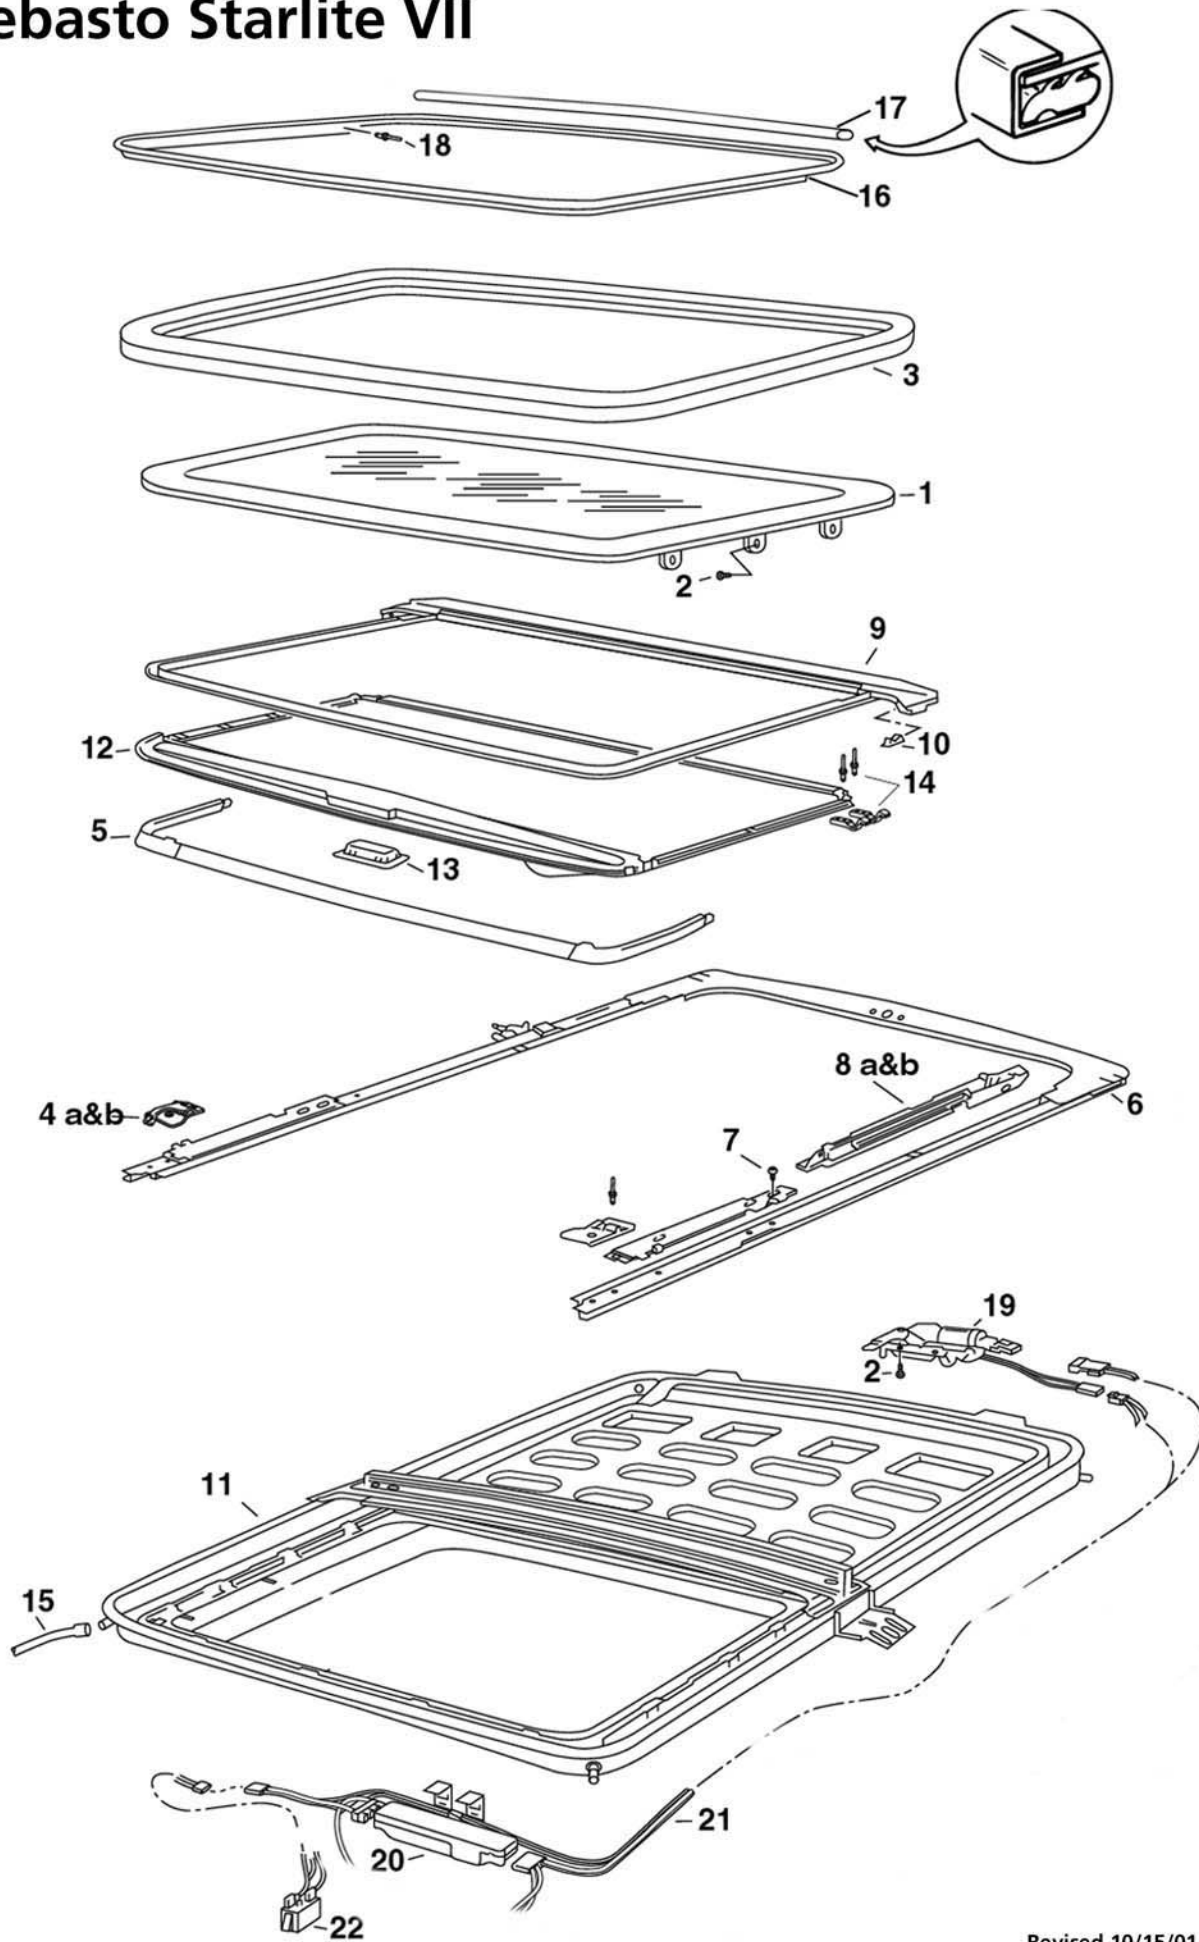

STARLITE VII

Service Parts

Webasto Starlite VII

Starlite VII Parts list

Pos. no.	Parts included	Part no.	Description	Price AI	Price Jobber	Price Retail
1		S1194-G-5000A-H	Glass assy.			
2		S1500-S-7002A-A	Set screw & washer glass assy.			
3		S1195-G-5006A-B	Seal glass assy.			
4A		S1594-G-7200A-A	Bracket & bushing assy. wind def RH			
4B		S1594-G-7201A-A	Bracket & bushing assy. wind def LH			
5		S1594-G-6000A-E	Wind deflector assy.			
6		S1594-G-7000A-A	Track & rail assy.			
7		S0000-S-6011A-A	Set track screw (16pc)			
8A		S1594-G-3001A-F	Lifter assy. LH			
8B		S1594-G-3000A-F	Lifter assy. RH			
9		S1594-G-1000A-F	Shield & trough assy.			
10		S1500-G-8174A-A	Set guides shield & trough			
11		S1594-G-9100A-B	Housing			
12		S1594-G-4000A-C	Sunshade assy.			
13		S1591-C-4008A-A	Handle cup sunshade			
14		S1500-P-0360A-A	Set guides sunshade			
15		S1586-S-9004A-A	Drain hoses (each)			
16		s1598-g-9002a-c	Trim ring (plastic)			
17		S1588-EK-9008B-A	Trim ring retainer			
18		S1500-R-3013A-A	Set rivet trim ring			
19		S1592-R-2000A-D	Motor assy.			
20		S1593-R-2400B-A	Module electronic			
N/A		S1597-R-2317A-A	Adapter Harness Kit			
21		S1592-R-2316B-D	Wire harness with switch			
22		S1500-R-2326A-A	Switch			
N/A		S1500-X-1002A-A	Trim welt interior			
N/A		S1592-R-2314A-A	Switch with adapter			
N/A		S1597-L-2202A	Backlite switch			
N/A		S0000-G-8160A	Switch two button			
N/A		S1594-G-9012A	Template			
N/A		S0000-G-8035A-A	Cable & Guide Assy			