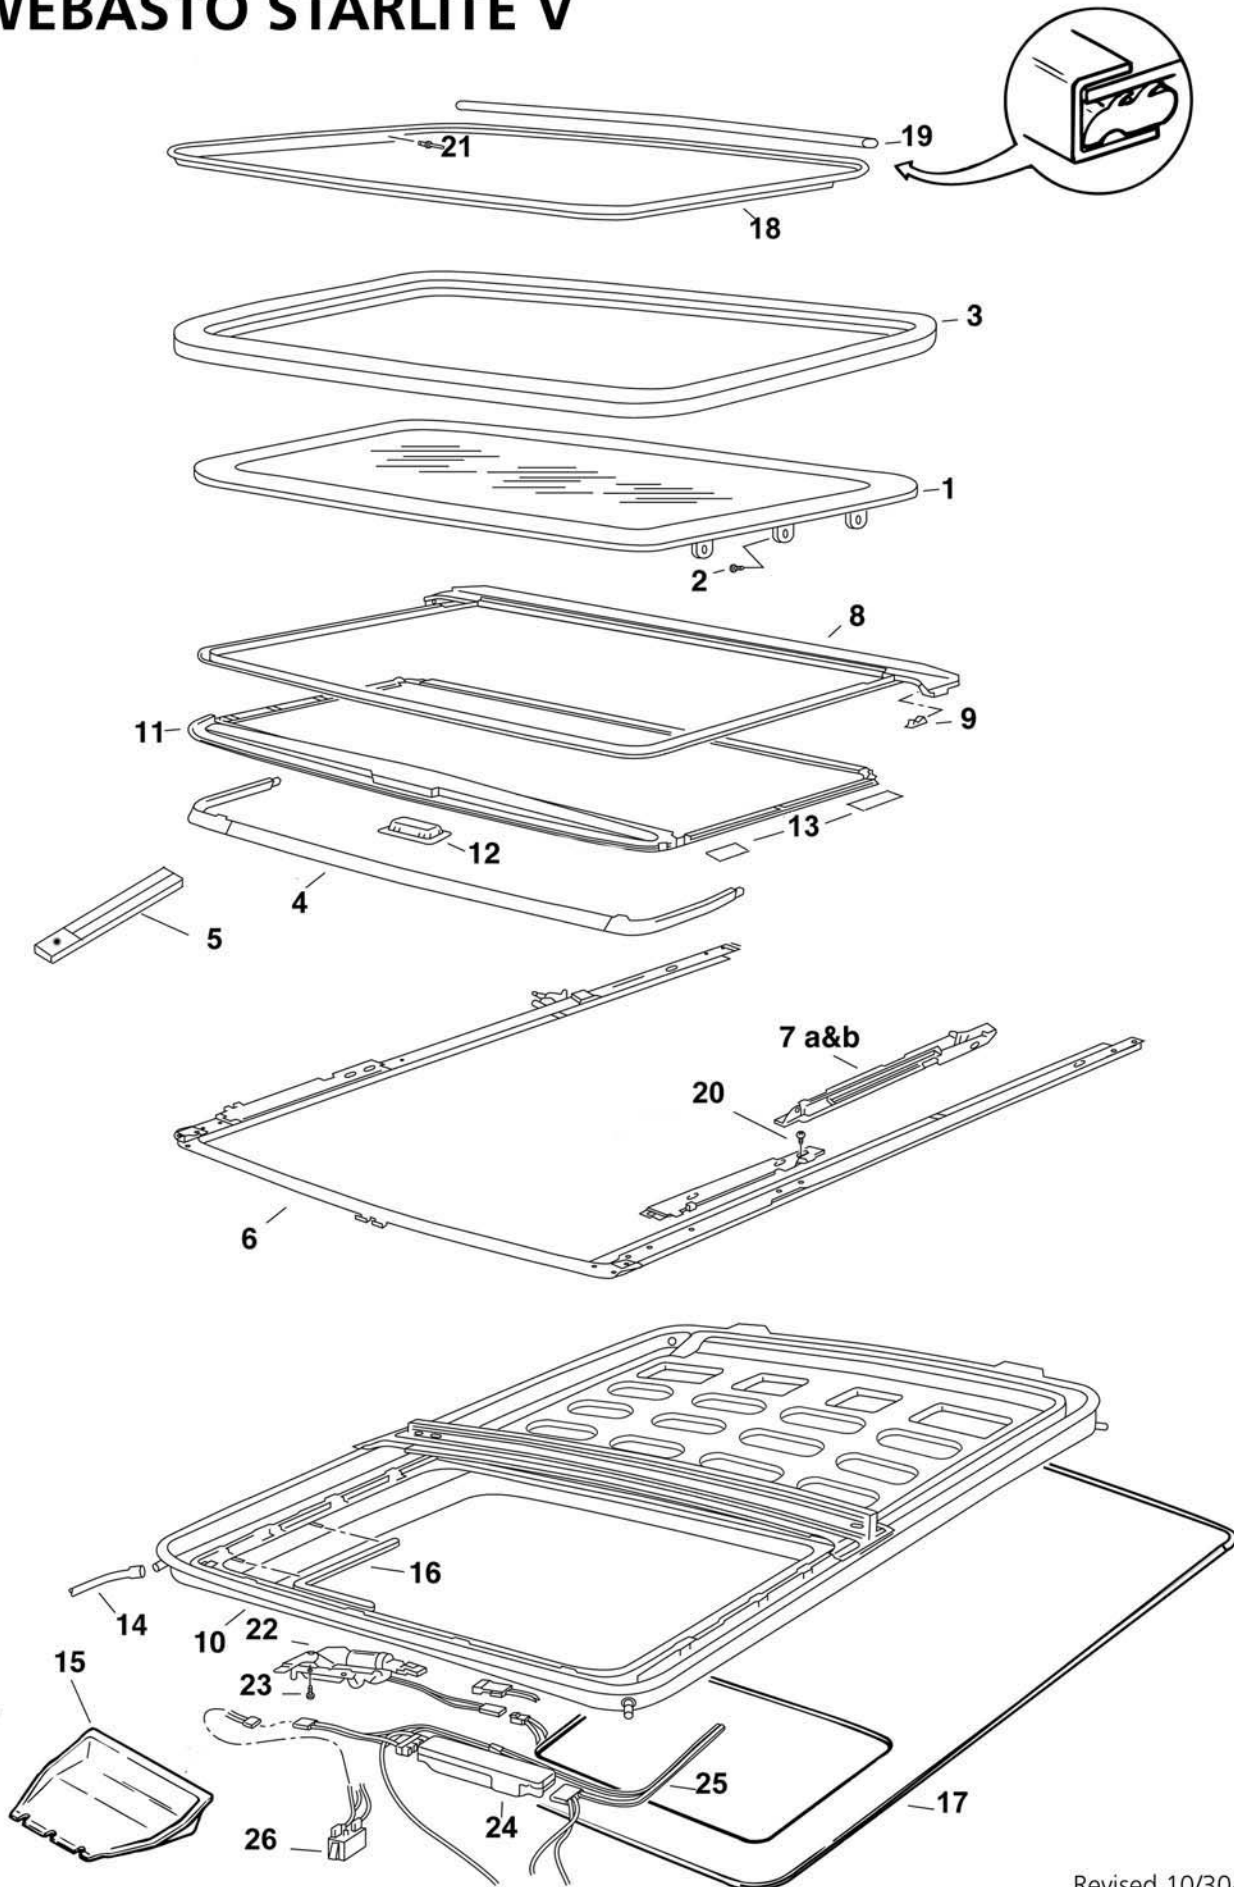

STARLITE V

Service Parts

WEBASTO STARLITE V

Starlite V Parts List

Pos. no.	Parts included	Part no.	Description	Price AI	Price Jobber	Price Retail
1		S1593-E-5000B-D	Glass assy.			
2		S1500-S-7002A-A	Set screw & washer glass assy.			
3		S1590-E-5010C-A	Seal glass assy.			
4		S1186-A-6000A-N	Wind deflector assy.			
5		S1186-A-6200A-A	Wind deflector arm (1)			
6		S1588-E-7000A-T	Track & rail assy.			
7A		S1188-D-3101A-AN	Lifter assy. LH			
7B		S1188-D-3100A-AN	Lifter assy. RH			
		S0000-G-8006A	Cable assy. LH/RH			
8		S1186-A-1000A-E	Shield & trough assy.			
9		S0000-G-8041A-A	Set guides shield & trough			
11		S1591-A-4000A	Sunshade assy.			
12		S1591-C-4008A-A	Handle cup sunshade			
13		S0000-P-0356A-A	Set guides sunshade			
14		S1586-S-9004A-A	Drain hoses (each)			
15		S1588-EK-0002A-B	Motor cover			
16		S1500-X-1002A-A	Trim welt interior			
18		S1588-EK-9002B-C	Trim ring - black			
19		S1588-EK-9008B-A	Trim ring retainer			
20		S0000-R-3011A-A	Set track rivet (12pc)			
21		S1500-R-3013A-A	Set rivet trim ring			
22		S1588-EK-2000A-A	Motor assy.			
23		S0000-S-4008A-A	Screws motor			
24		S1593-R-2402A-C	Module electronic			
25		S1592-R-2312A	Wire harness (front motor)			
N/A		S1500-R-2326A-A	Switch			
N/A		S1592-R-2314A-A	Switch with adapter			
N/A		S1597-L-2202A	Backlite Switch			
26		S0000-G-8160A	Switch two button			
N/A		S1588-EK-9012A-A	Template			
N/A		S0000-G-8002A-A	Relay Motor			
N/A		S0000-P-0213B-A	Hardware Parts Kit			