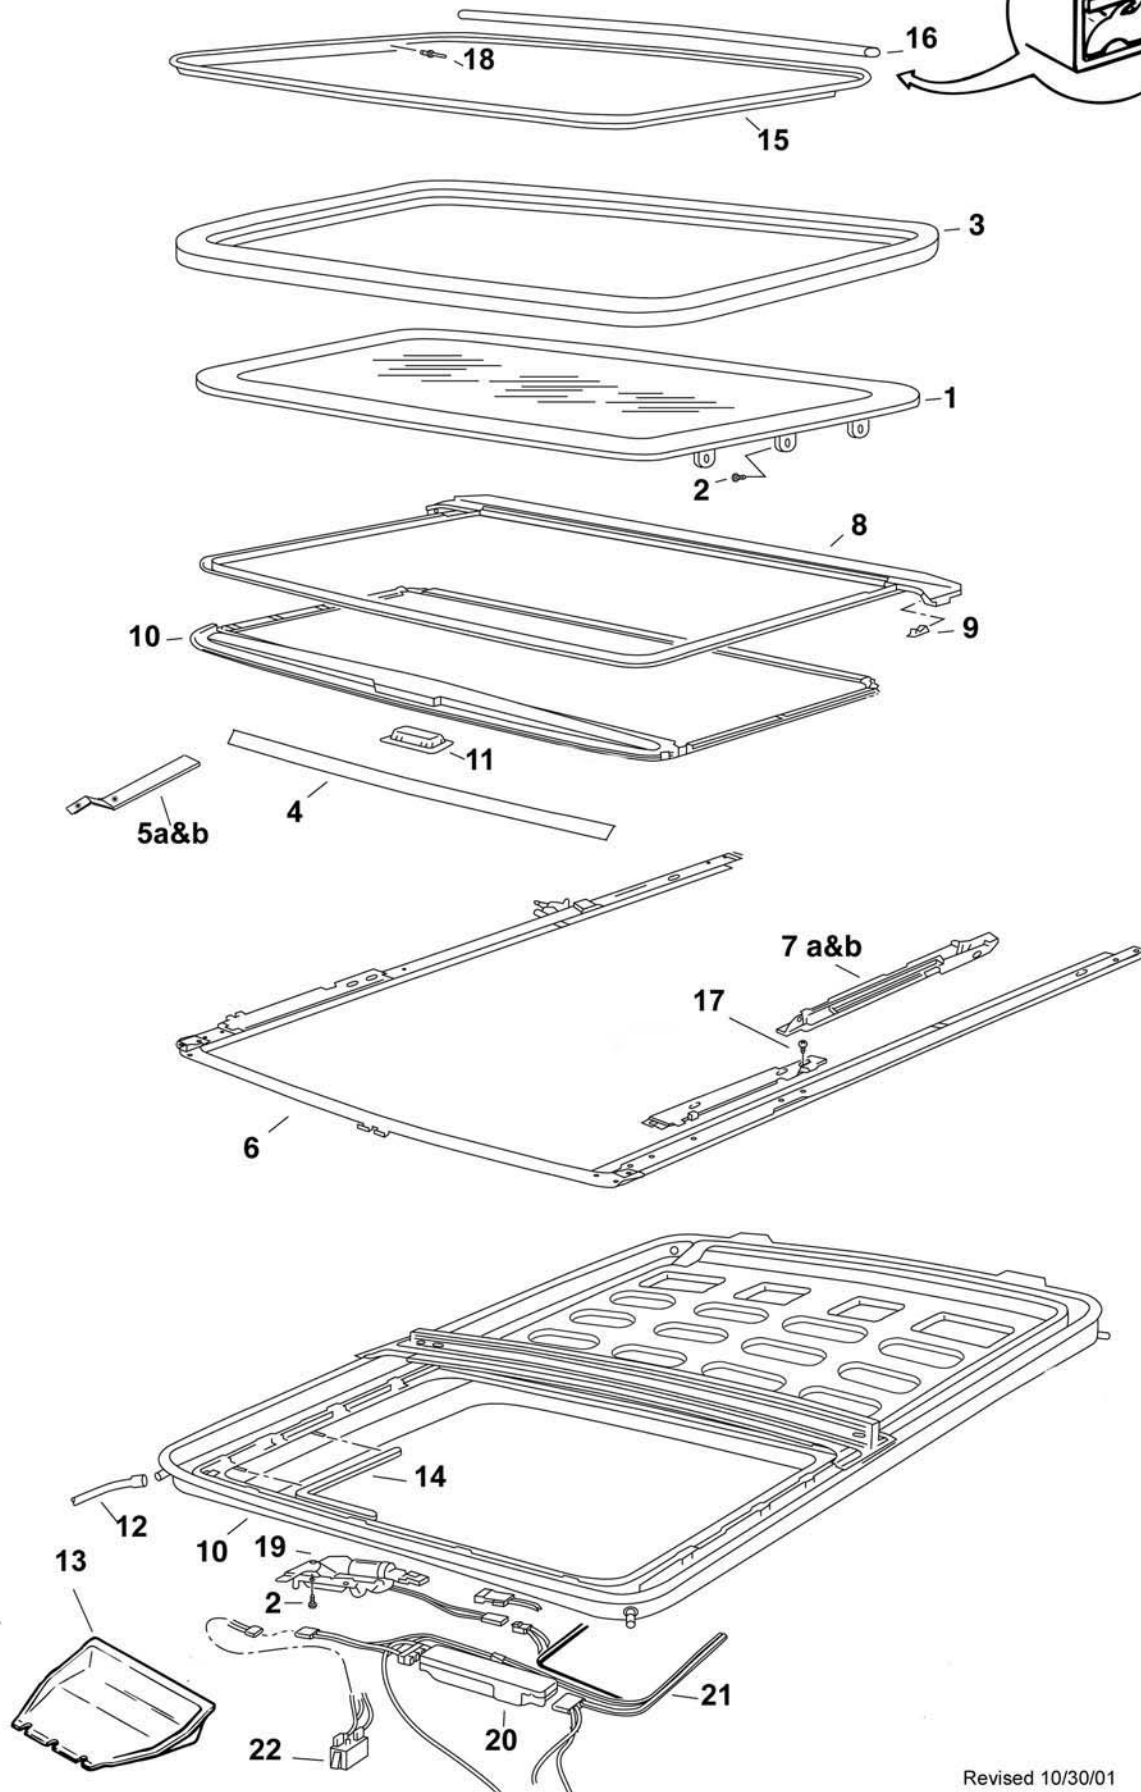

STARLITE IV

Service Parts

WEBASTO STARLITE IV

Starlite IV Parts List

Pos. no.	Parts included	Part no.	Description	Price AI	Price Jobber	Price Retail
1		S1586-S-5000B S1586-S-5000A	Glass assy. - black Glass assy. - chrome			
2		S1500-S-7002A-A	Set screw & washer glass assy.			
3		S1590-E-5010C-A	Seal glass assy.			
4		S1286-S-6000A	Wind deflector assy.			
5A		S1286-D-6100A	Wind deflector arm - RH			
5B		S1286-D-6101A	Wind deflector arm - LH			
6		S1586-S-7000A-K	Track & rail assy.			
7A		S1286-D-3000A	Lifter assy. - RH			
7B		S1286-D-3001A	Lifter assy. - LH			
8		S1286-S-1000A	Shield & trough assy.			
9		S0000-G-8246A	Set guides shield & trough			
10	N/A	S1590-S-4000A	Sunshade assy.-Discontinued			
11		S0000-G-8308A	Handle cup sunshade			
12		S1586-S-9004A-A	Drain hoses (each)			
13		S1586-S-0002A	Motor cover			
14		S1500-X-1002A-A	Trim welt interior			
15		S1586-S-9002E	Trim ring - black			
15		S1586-S-9002D	Trim ring - chrome			
16		S1588-EK-9008B-A	Trim ring retainer			
17		S0000-R-3011A-A	Set track rivet (12pc)			
18		S1500-R-3013A-A	Set rivet trim ring			
19		S1592-R-2000A-D	Motor assy.			
20		S1593-R-2400B-A	Module electronic			
N/A		S1597-R-2317A-A	Adapter Harness Kit			
21		S1592-R-2312A	Wire harness (front motor)			
22		S0000-G-8160A	Switch two button			
N/A		S1594-R-2400A	Robo module electronic			
N/A		S1592-R-2322A	Robo front wire harness			
N/A		S1594-R-2500A	Robo laser emitter - sender			
N/A		S1594-R-2600A	Robo receiver			
N/A		S1594-R-2700A	Robo rain sensor			
N/A		S1594-R-2900A	Robo buzzer			