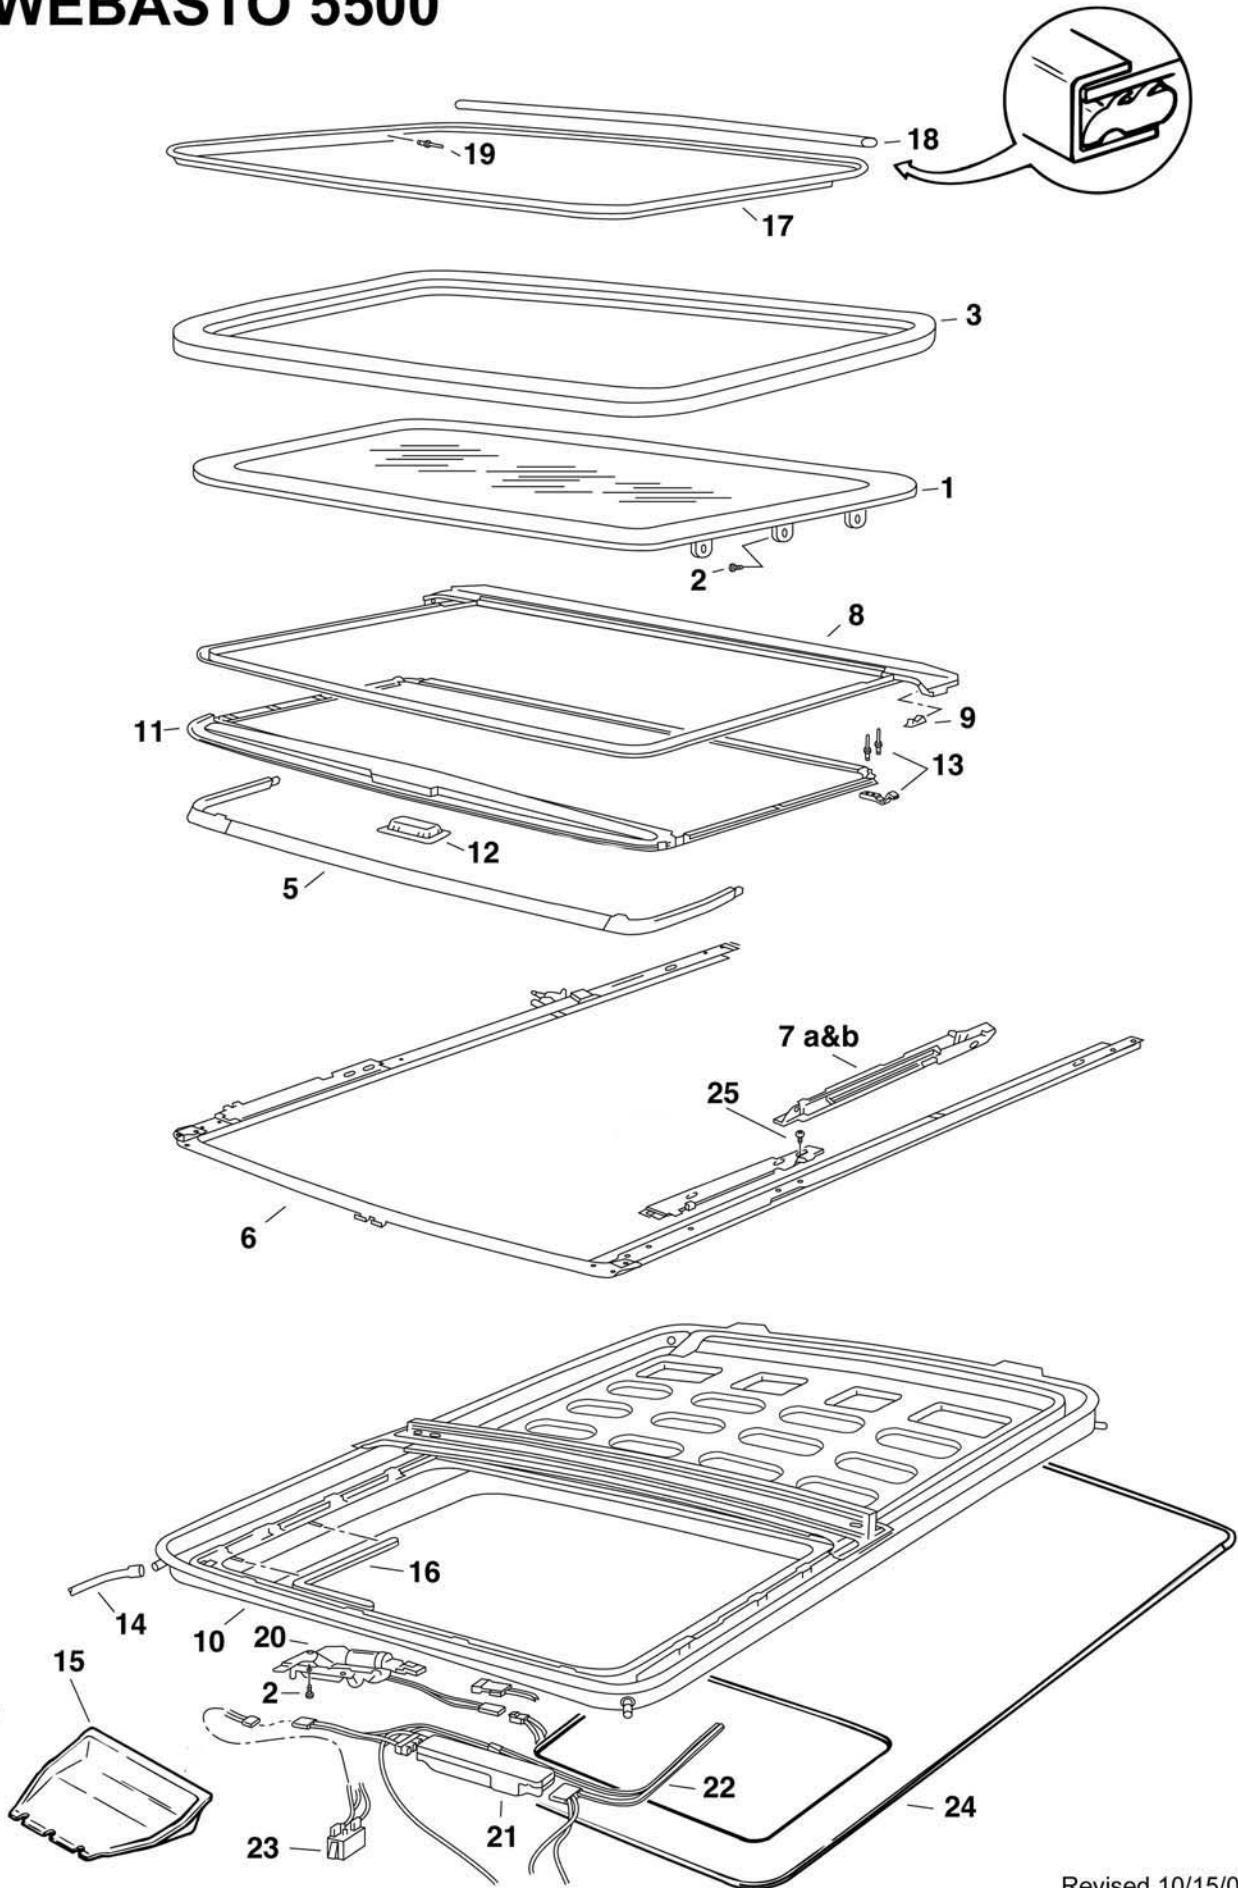

Feel the drive

SOLAIRE 5500

Service Parts

WEBASTO 5500

Solaire 5500 Parts List

Pos. no.	Parts included	Part no.	Description	Price AI	Price Jobber	Price Retail
1		S1595-E-5000A-A	Glass assy.			
2		S1500-S-7002A-A	Set screw & washer glass assy.			
3		S1595-E-5006A-C	Seal glass assy.			
5		S1592-E-6000A-A	Wind deflector assy.			
6		S1599-EK-7000A-A	Track & rail assy.			
7A		S1592-E-3000A-A	Lifter assy. RH			
7B		S1592-E-3001A-A	Lifter assy. LH			
8		S1592-E-1000B-H	Shield & trough assy.			
9		S1500-G-8174A-A	Set guides shield & trough			
10		S1592-E-9100A-A	Housing			
11		S1599-EK-4000A-A	Sunshade assy.			
12		S1591-C-4008A-A	Handle cup sunshade			
13		S1599-H-4000A-A	Set guides sunshade			
14		S1586-S-9004A-A	Drain hoses (each)			
15		S1588-EK-0002A-B	Motor cover			
16		S1500-X-1002A-A	Trim welt interior			
17		S1588-EK-9002B-C	Trim ring			
18		S1588-EK-9008B-A	Trim ring retainer			
19		S1500-R-3013A-A	Set rivet trim ring			
20		S1599-R-2000A-A	Motor assy.			
21		S1593-R-2400B-A	Module electronic			
22		S1597-R-2312A-D	Wire harness with switch			
N/A		S1597-R-2317A-A	Adapter Harness Kit			
23		S1500-R-2326A-A	Switch			
24		S1588-EK-9006A-A	Sound deadner			
		S0000-S-6011A-A	Set track screws (16pc)			
N/A		S1588-EK-9012A-A	Template			
N/A		S1500-P-0216A-A	Hardware Parts Kit			