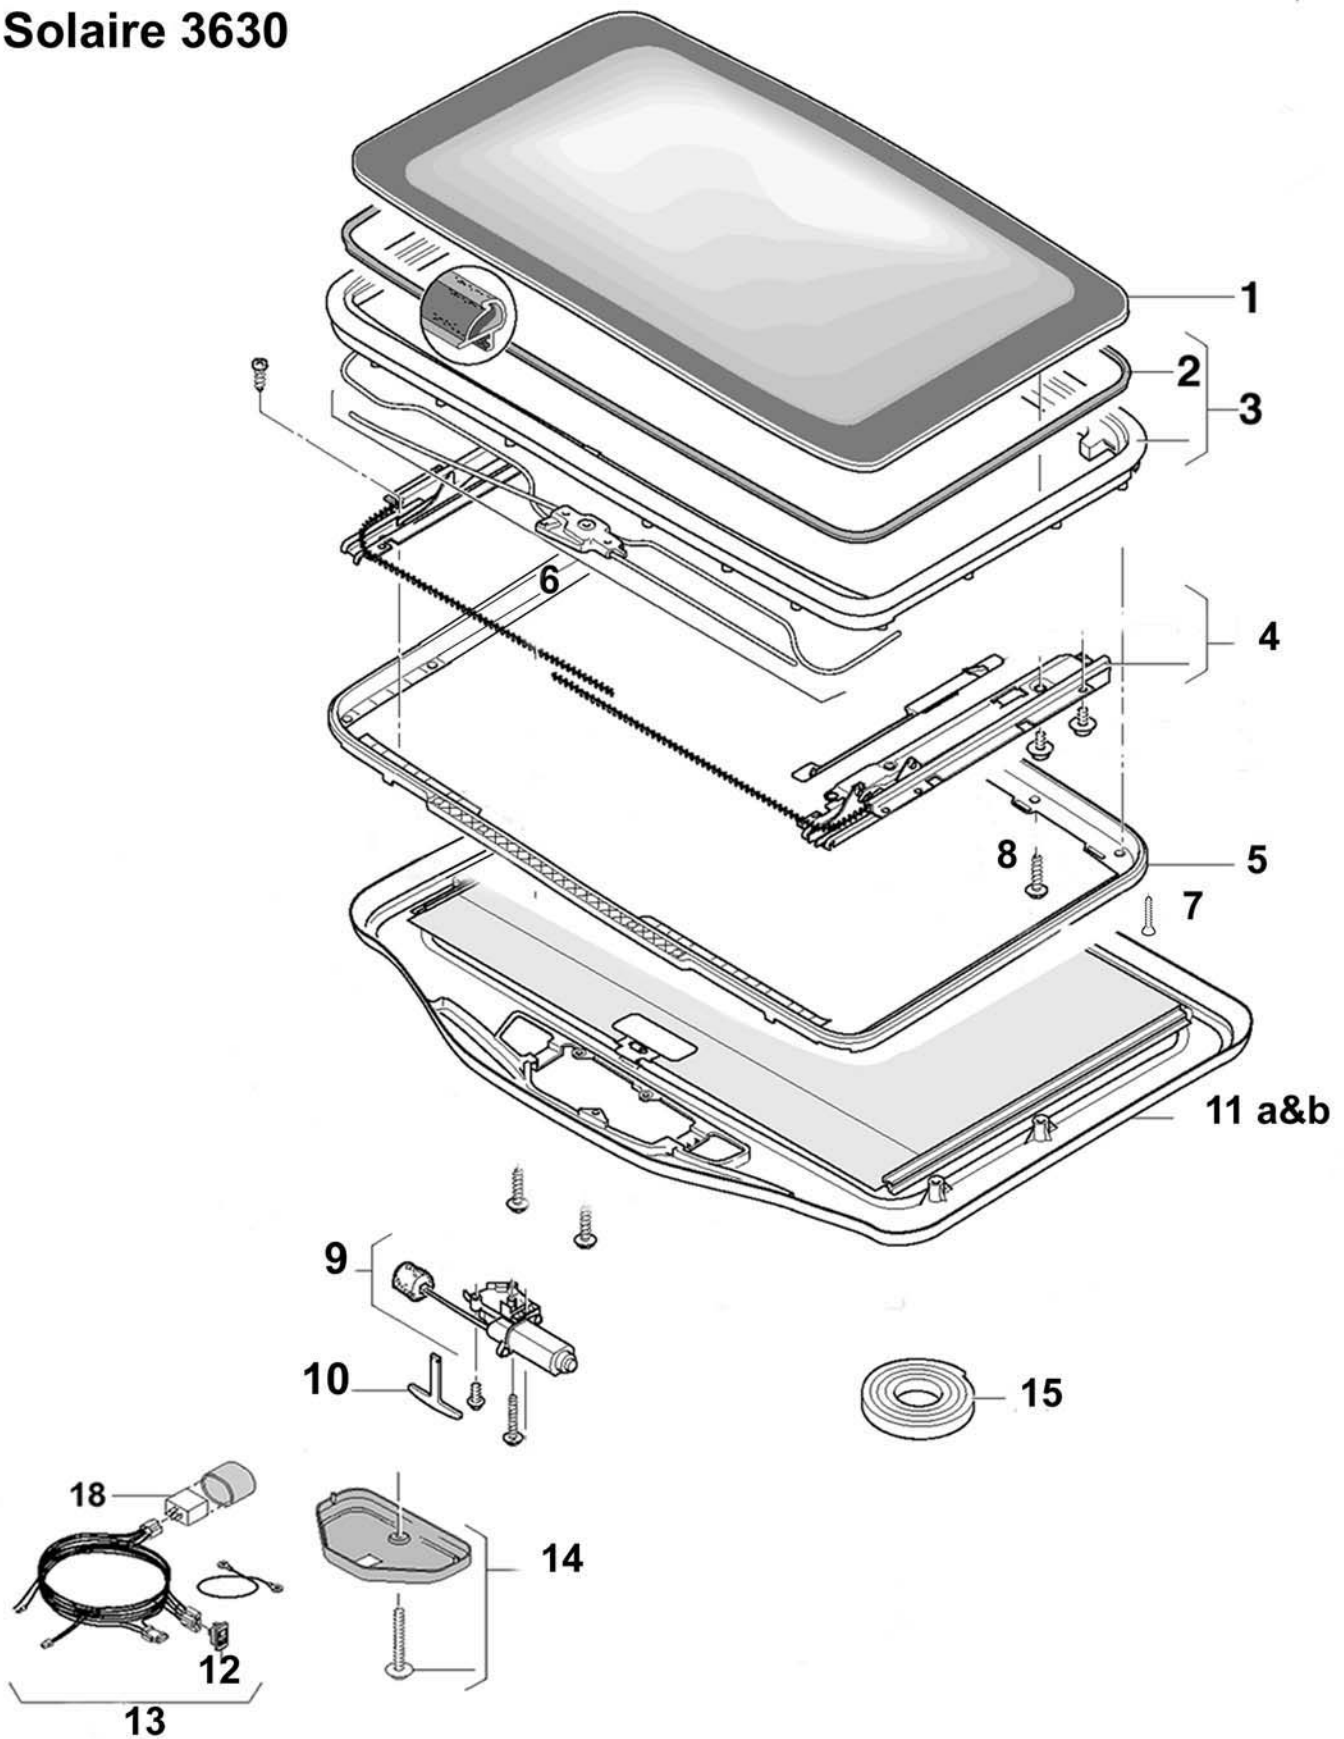

SOLAIRE 3630

Service Parts

Webasto Solaire 3630

Solaire 3630 Parts List

Pos. no.	Parts included	Part no.	Description	Price AI	Price Jobber	Price Retail
1	1x3	61S3XR0779100	Glass assy.			
2	1x1	61S3XR0779200	Seal			
3	1x2	61S3XR0779300	Upper frame assy. with seal			
4	1x5	61S3XR0779500	Guidence mechanism LH/RH			
5	1x8	61S3XR0779900	Lower frame			
6	1x6	61S3XR0779700	Set tube cables LH/RH			
7	20x15	61S3XR0780900	Set screws garnish			
8	25x16	61S3XR0780300	Set screws lower frame			
9	1x4	61NSMR0731200	Motor assy.	OBSOLETE		
10	1x9	61NSMR0723900	Emergency handle			
11A	1x10	61S3XR0779400	Garnish assy. w/rolling sunshade - Gray			
11B	1x7	61S3XR6107848A	Garnish assy. w/rolling sunshade - beige			
	1x1	6108196A	Rolling Sunshade - gray			
12	1x12	61S3XR0760000	Switch			
13	1x17	61S3XR0780100	Harness assy. with switch			
14	1x11	61S3XR0757800	Set motor cover			
15	1x13	61S3XR0780000	Sealing tape			
	1x14	61S3XR0780200	Trim welt interior			
N/A		61S3XR0779800	Garnish Assy.			
N/A		61S3LR6107860A	Set handle rolling sunshade - Gray	OBSOLETE		
N/A		61S3LR6107861A	Set handle rolling sunshade - beige			