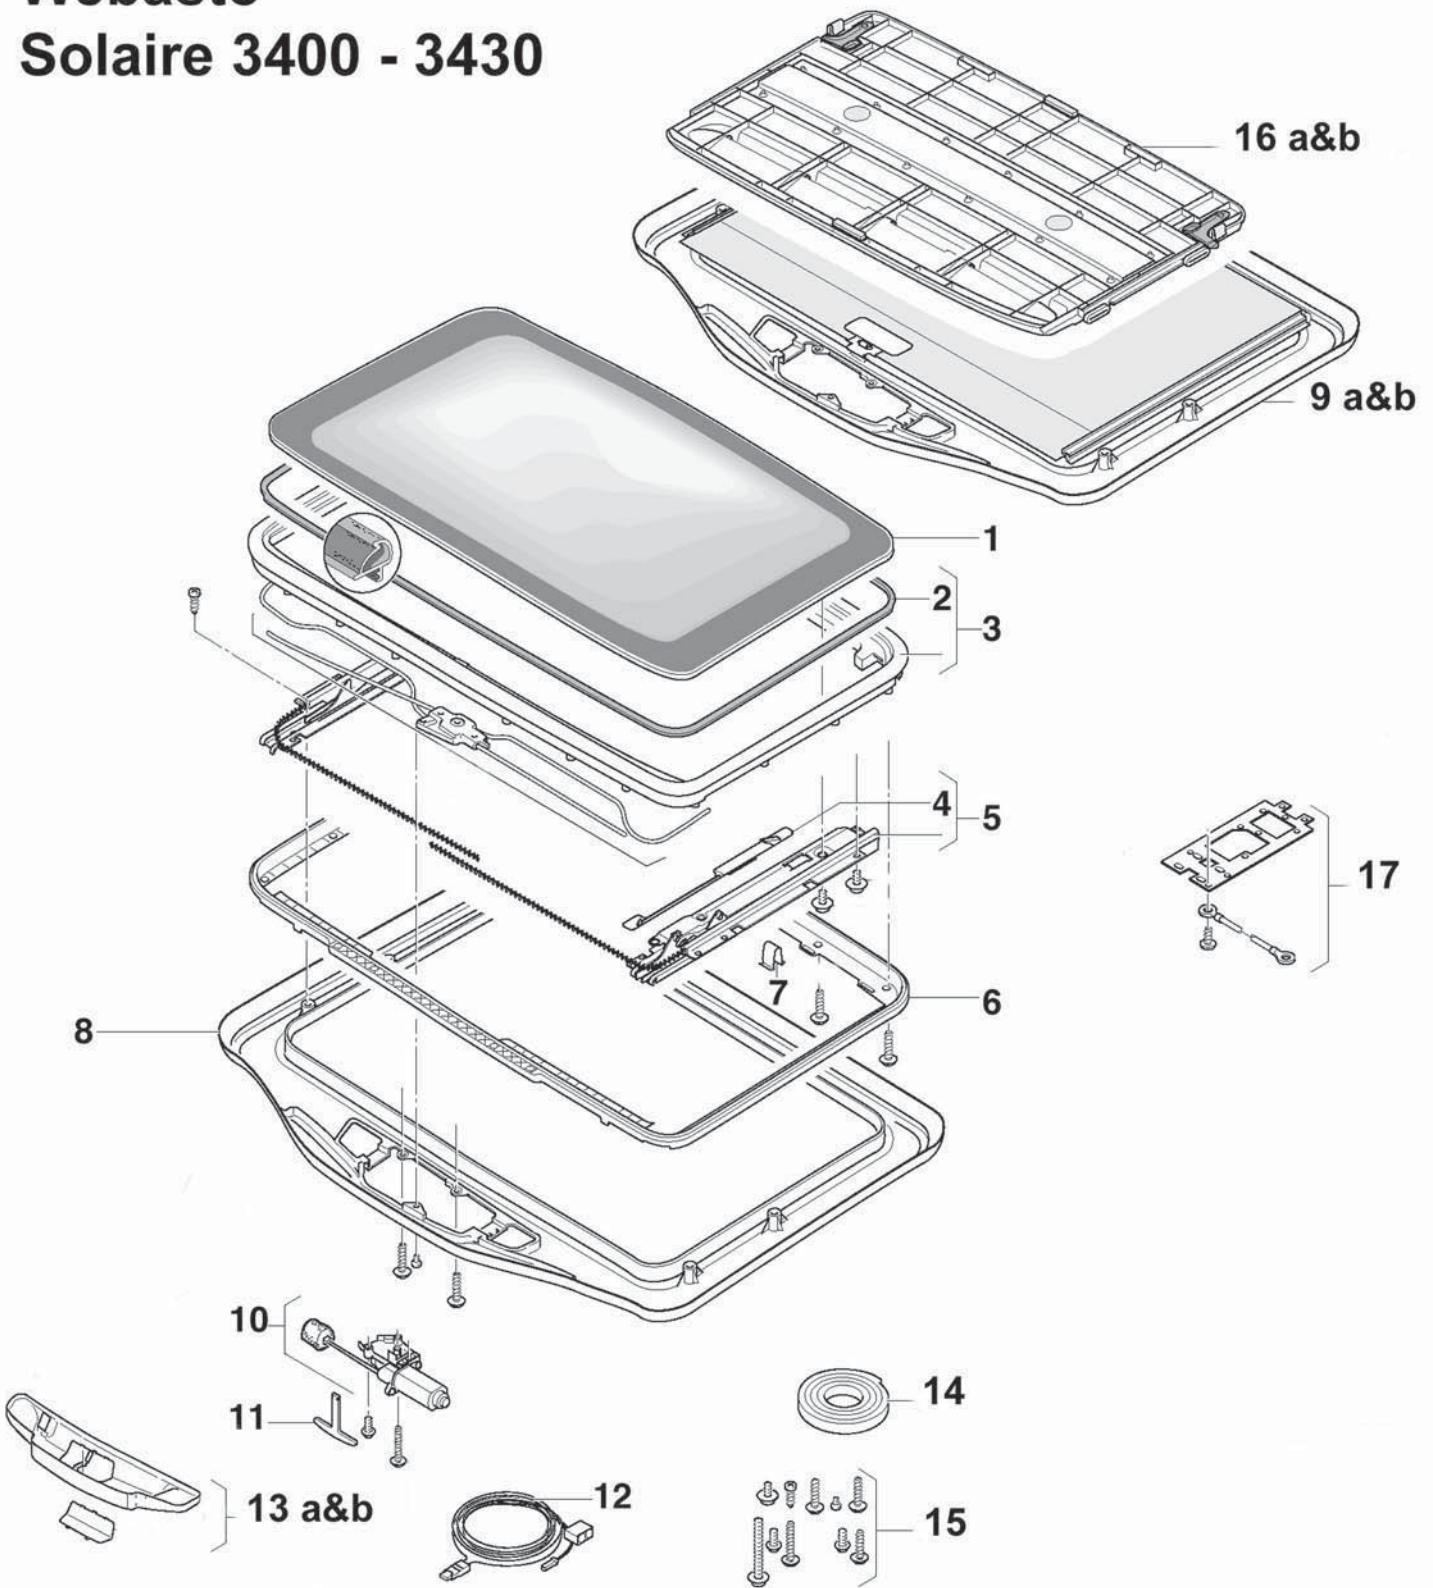

SOLAIRE 3400 / 3430

Service Parts

Webasto Solaire 3400 - 3430

Solaire 3400-3430 Parts List

Pos. no.	Parts included	Part no.	Description	Price AI	Price Jobber	Price Retail
1		61S3LR0756700	Glass assy. to prod. nr.829779			
1		61S3LR6107866	Glass assy. from prod. nr. 829780			
2		61S3LR0743000	Seal to prod. nr. 829779			
2		61S3LR6107864	Seal from prod. nr. 829780			
3		61S3LR6107918	Guidance mechanism LH/RH W/Upper frame			
3		61S3LR6107863	Upper frame assembly with seal			
4		61S3LR0730300	Set locking hook LH/RH			
5		61S3LR6107918	Guidance mechanism LH/RH W/Upper frame			
5		61S3LR6107865	Guidance mechanism LH/RH			
6		61S3LR0737300	Lower frame to prod. nr. 829779			
6		61S3LR6107878	Lower frame from prod. nr. 829780			
7		61S3LR0737400	Set clips trimshell			
8		33H3CLR0002	Trimshell - Light Gray (3400)			
9A		61S3LR0765600	Trimshell with rolling sunshade - Gray(3430)			
9B		61S3LR6107854	Trimshell with rolling sunshade - beige(3430)			
10		61NSMR0731200	Motor assy.			
11		61NSMR0723900	Emergency handle			
12		61NSMR0738000	Switch with wire harness			
13A		61S3LR0757000	Motor cover assy. - Gray			
13B		61S3LR0756200	Motor cover assy. - beige			
14		61S3LR0737600	Sealing tape			
15		61S3LR0737700	Set roof fixing			
16A		0729700	Sunshade - Gray (3400) to prod. nr. 829779			
16B		0754900	Sunshade - beige (3400) to prod. nr. 829779			
17		61NSMR0731600	Set dome light mounting			
N/A		61S3LR6107860A	Set handle for rolling sunshade - Gray			
N/A		61S3LR6107861A	Set handle for rolling sunshade - beige			
N/A		61S3LR0776600	Component pack - Gray			
N/A		61S3LR0776700	Component pack - beige			
N/A		S7595-U-9000A	Set template interior & exterior			
N/A		S1500-X-1002A-A	Trim welt interior			