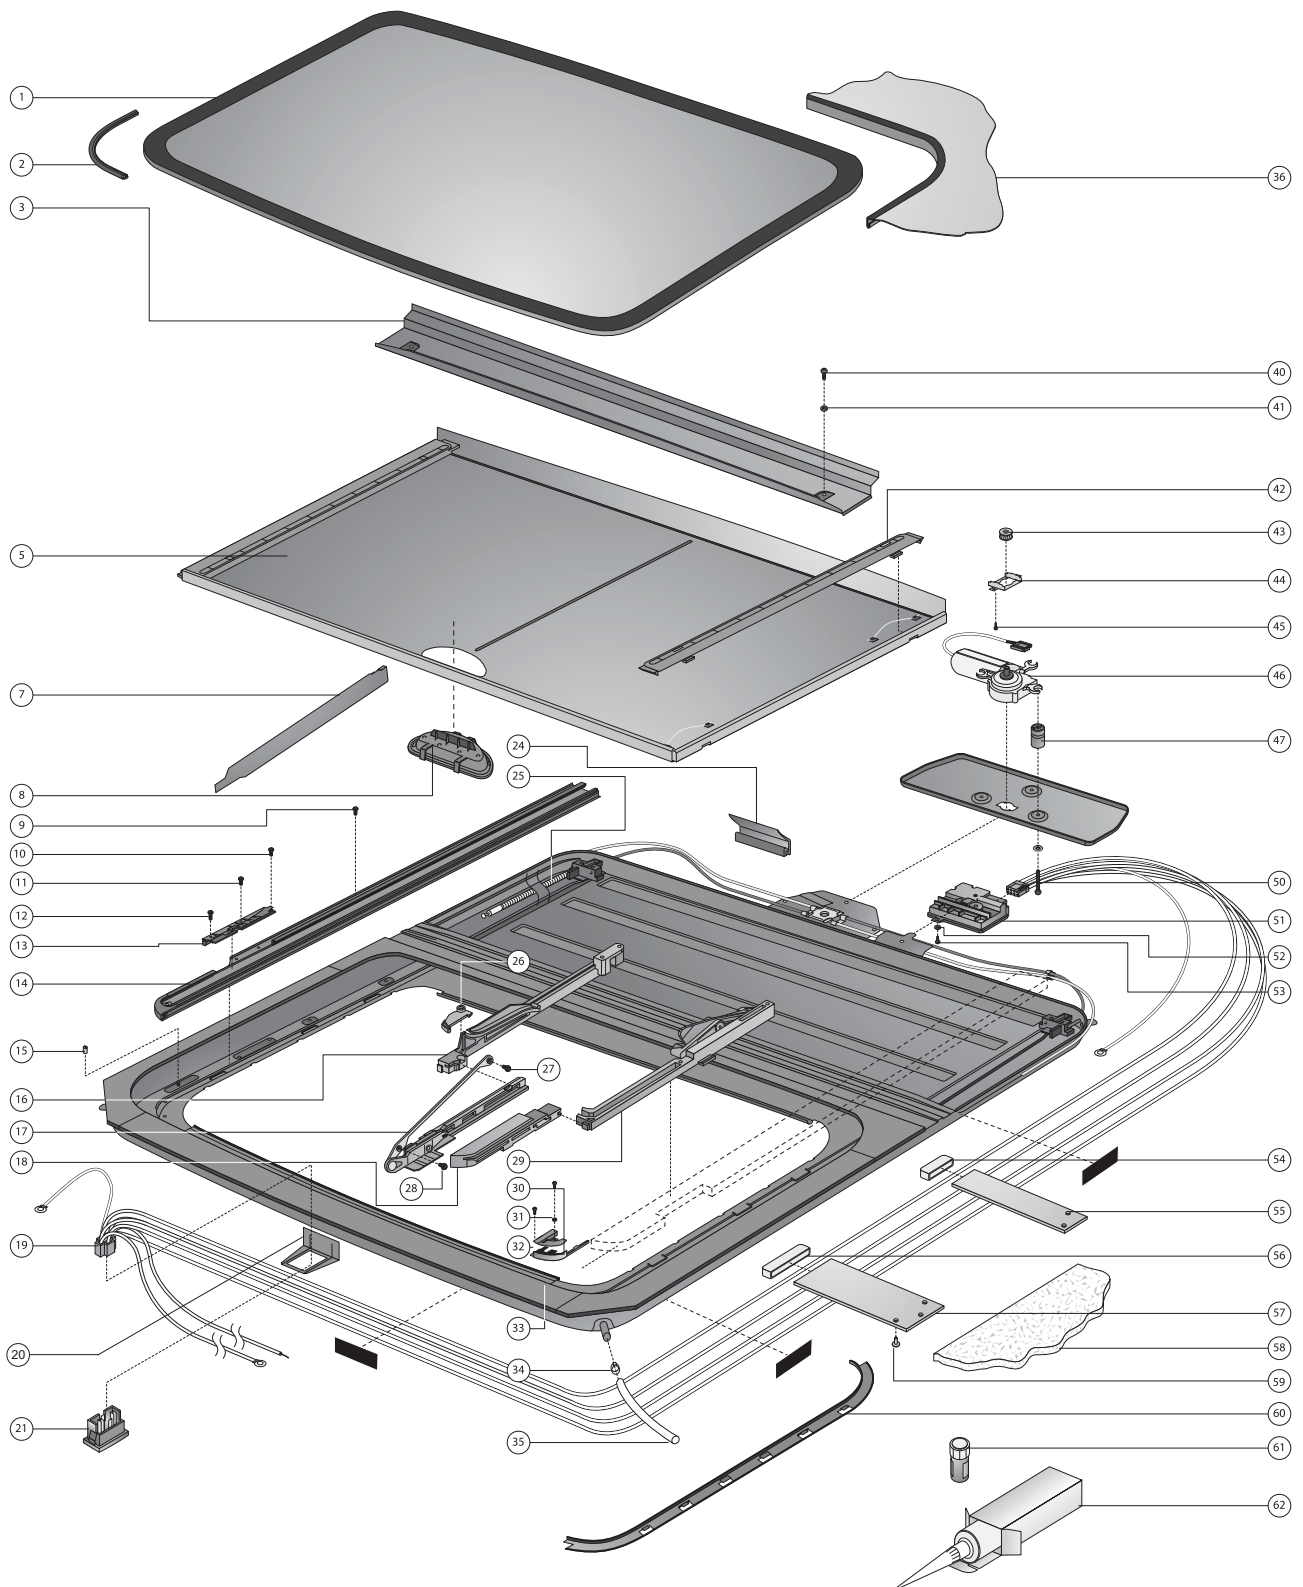

HOLLANDIA 600 SERIES

Service Parts

Service Parts: Hollandia 600 Series

Hollandia 600 Series Parts List

Pos. no.	Parts included	Part no.	Description
1	1x1 1x2	33S73R4218 33S75R4234 33S74R4219	Glass Panel 630 Glass Panel 635 Glass Panel 640
1&3		3392812B	Glass panel H630 w/Drain Trough
1&3		3392814B	Glass panel H640 w/Drain Trough
1&3		3392813B	Glass panel H635 w/Drain Trough
2	1x2	33S70R0029	Rubber Seal 600 series
3	1x3	33S75R4235	Drain channel 635
		3392830A	Drain channel 635 (GEN 2)
	4x40	33S73R3976	Drain channel 630
		3392829A	Drain channel 630 (GEN 2)
	4x41	33S74R3977	Drain channel 640
		3392831A	Drain channel 640 (GEN 2)
5	1x5 1x7 2x42	33S75R0003 33S73R0002 33S74R0004	Set sunshade 635 Set sunshade 630 Set sunshade 640
7	1x7	33S70R3967	Set mechanism covers lh/rh
8	1x8	33S70R0006	Handle sunshade
9	2x9	33S70R3985	Mounting set mechanism
13	2x13	33S70R3944	Set locator LH/RH
14	1x14	3395815A	Set mechanism LH + RH
15	1x15	33S70R1286	Nut wind deflector
19	1x19	33S70ELR004 33S70R0031	Wire harness 600 Wire harness H600 (including rocker switch)
20	1x20	33S70ELR005	Bracket rocker switch
21	1x21	33S70R4216	Illuminated rocker switch H600 (green LED)
24	1x24	33S70R4205	Frame Rubber
25	1x43 1x44	33S73R3955 33S74R3956	Set drive cables 630 Set drive cables 640/635
26	2x26	33S70R3962	Set blocking catch LH/RH
27	2x27	33S70R4209	Panel mounting set
33	2x33	33S70R3961	Set retraction mechanism LH/RH
35	1x35	33S70R3991	Set drain tubes (8 meter)
36	1x36	33S70R3986 33S70R3959 33S70R3940	Trim ring Trim ring extra wide Trim ring extra wide and high
40	4x40	33S70R3984	Mounting set drain channel

Hollandia 600 Series Parts List

42	2x42	33S70R4222	Set guides sunshade + springs
46	1x46	33S70R0013	Set motor
51	1x51	33S70ELR003	SCU Hollandia 600
54	2x54	33S70R3988	Side support brackets
58	1x58	33S70R1399	Foam
60	2x60	33S70R4223	Set side trimming LH/RH
62	1x62	33S70R3990	Glue Set