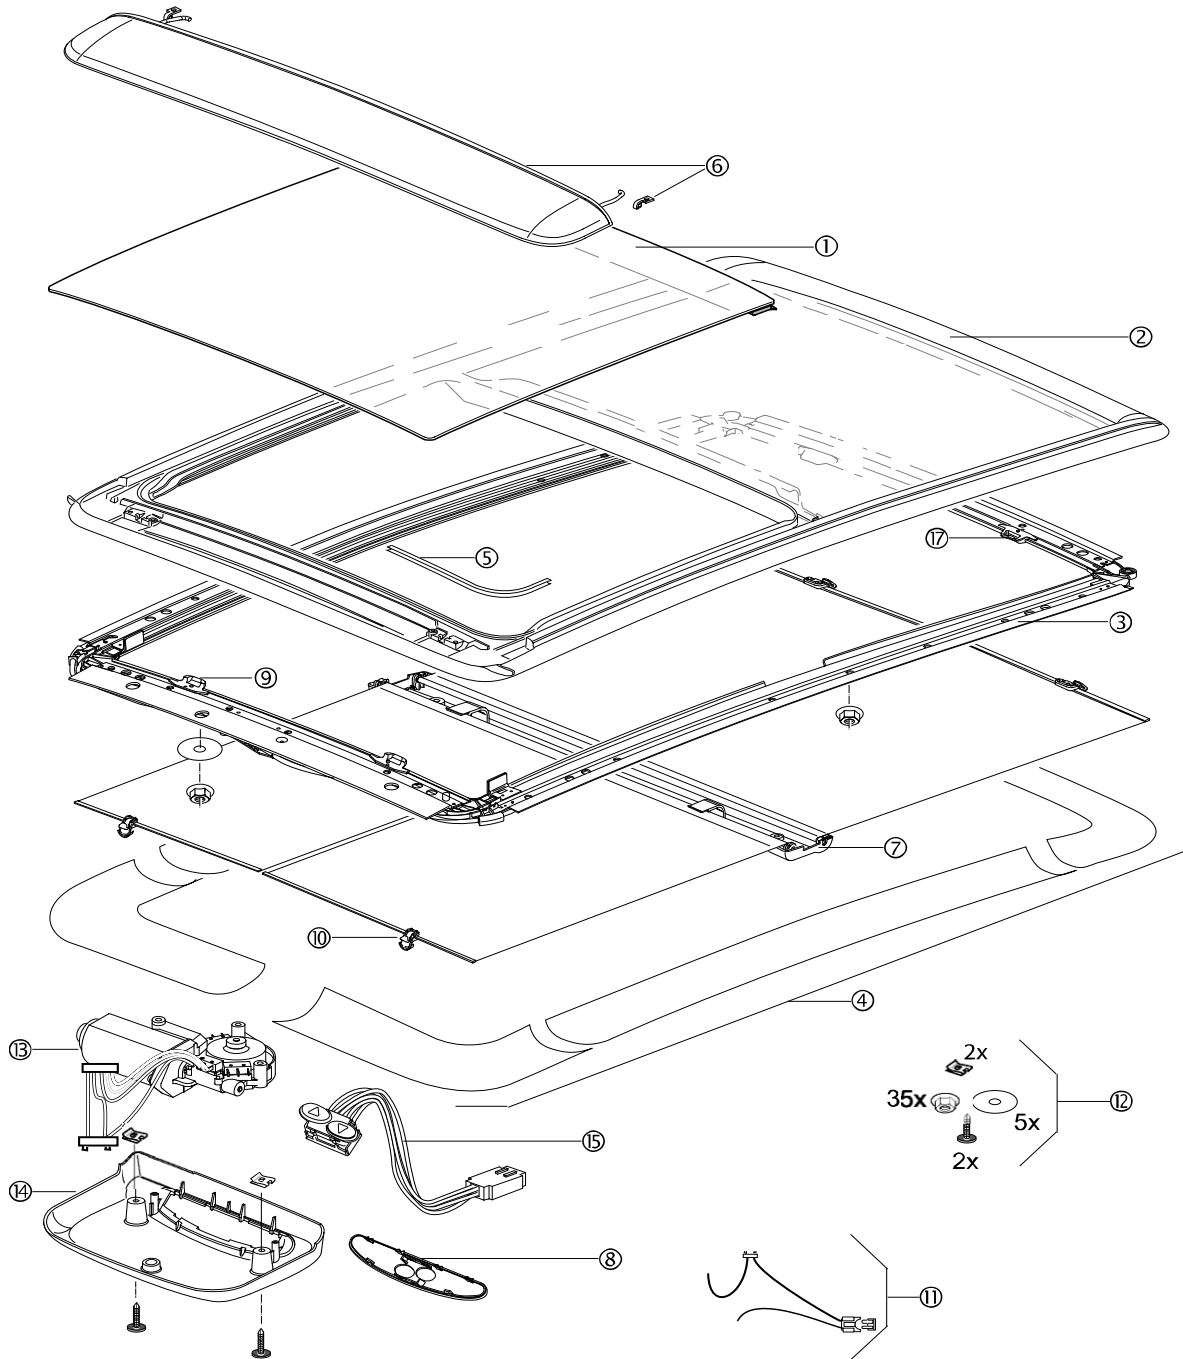

HOLLANDIA 524 (Grandview)

Service Parts

Service Parts: Hollandia Model 524

Hollandia 524 Parts List

Pos. no.	Parts included	Part no.	Description	Price AI	Price Jobber	Price Retail
1		33NOSR0004	Front glass panel 524			
1a		33NOSR0022	Slide Shoes (Qty. 4)			
2		33NOSR0006	Top Frame			
3		33NOSR0003	Lower Frame 524			
4		33NOSR0011	Trimming parts 524			
5		33NOSR0001	Main Seal 524			
6		33NOSR0007	Wind deflector 524			
7		33NOSR0005	Rollo blind complete 524			
8		33NOSR0012	Bezel			
9		33NOSR0008	Front roller blind grip holder			
10		33NOSR0010	Roller blind grip			
11		33NOSR0014	Wire harness PS 524			
12		33NOSR0015	Lower frame fixation set			
13		33NOSR0002	Motor 524			
14		33NOSR0016	Motor cover 524			
15		33NOSR0013	Switch			
17		33NOSR0009	Rear roller blind grip holder			
N/A		33NOSR0017	Rubber Template			
N/A		SRA0000041A	Substraight Bracket Kit			
N/A		SRA0000043A	Substraight Bracket Kit w/support Bracket Kit			