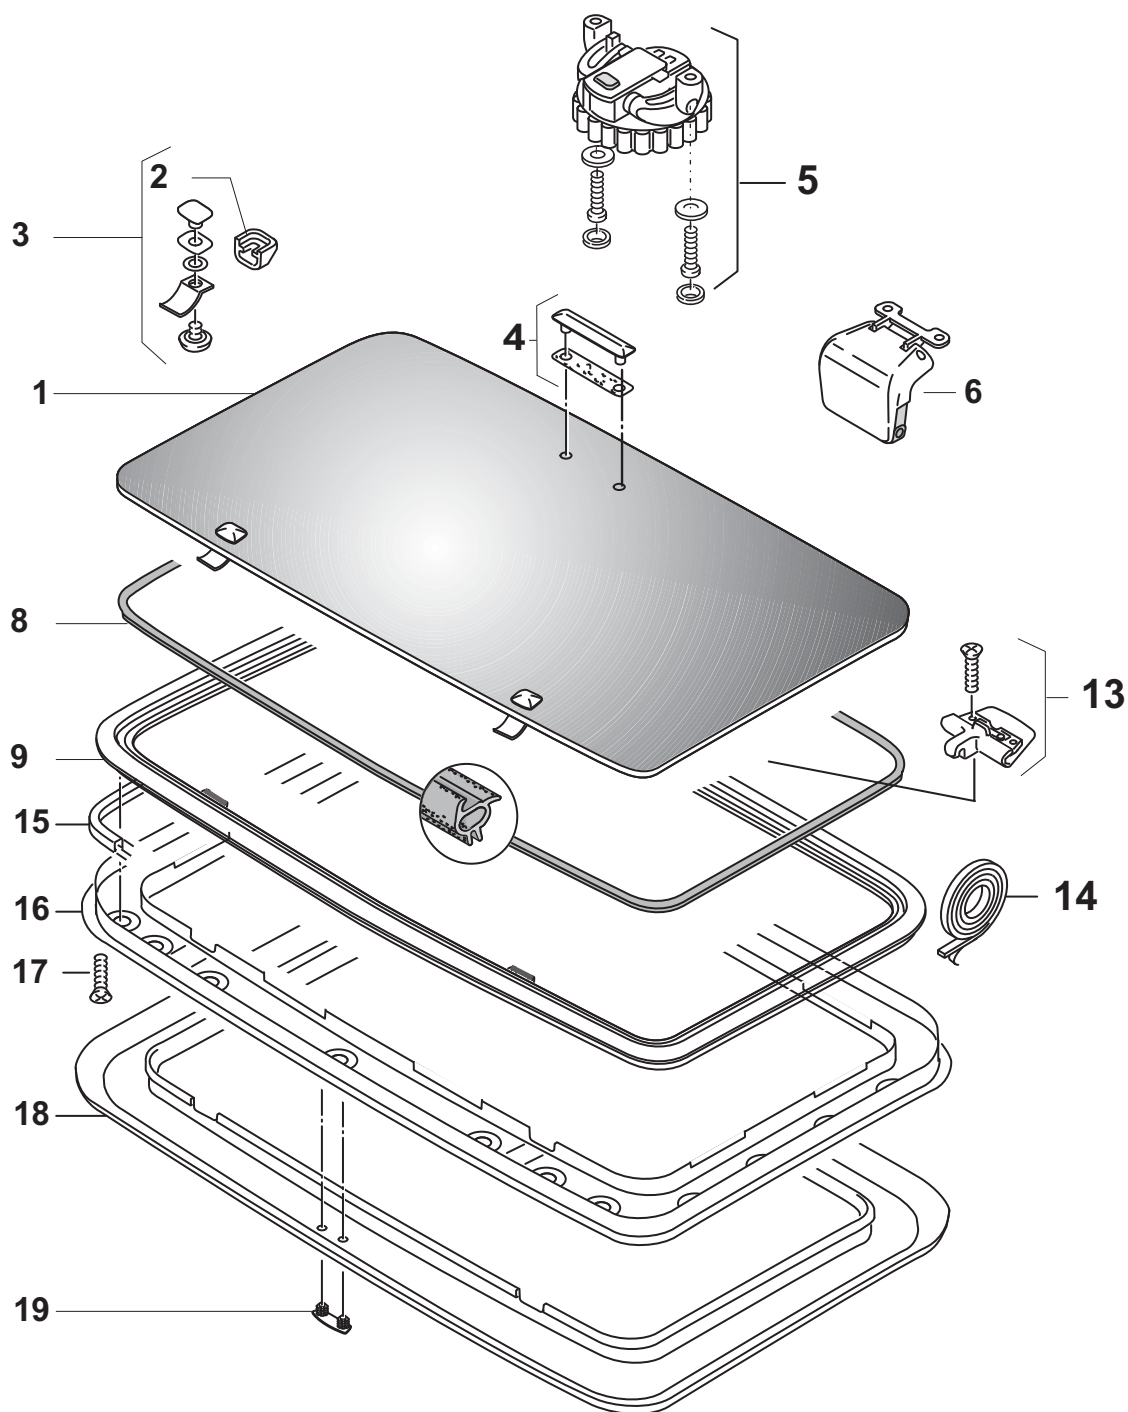

HOLLANDIA 100 SERIES

Service Parts

Hollandia 100 Deluxe Parts List

Pos. no.	Parts included	Part no.	Description	Price AI	Price Jobber	Price Retail
1		61NPOR0778900	Glass panel assy (Venus)			
2		61NPOR0708800	Hinge cover (without rollerblind)			
3		61NPOR0720600	Front hinge unit			
4		61NPOR0700800	Handle attachment assy			
5		33H1LR0007	Rotary Handle H100 Black/Alu. Grey			
6		3394359A	Latch handle assy, black/alu grey			
8		61NSMR0756300	Sealing for frame from 1993			
9		61NPOR0756400	Frame 14 mm incl. main seal (1993-)			
13		33H1LR0003	Latch handle holder, light grey			
14		61NSMR0719200	Sealing tape			
15		61NPOR0729800	U-profile for lower frame			
16		61NPOR0728600	Lower frame			
17		61NSMR0720100	Fixing screw set for metal lower frame			
18		33H1LR0001	Headliner cover light grey			
19		33H1LR0002	Clip for Headliner Cover Light grey			
N/A		61NPOR0732700	Plastic template set			