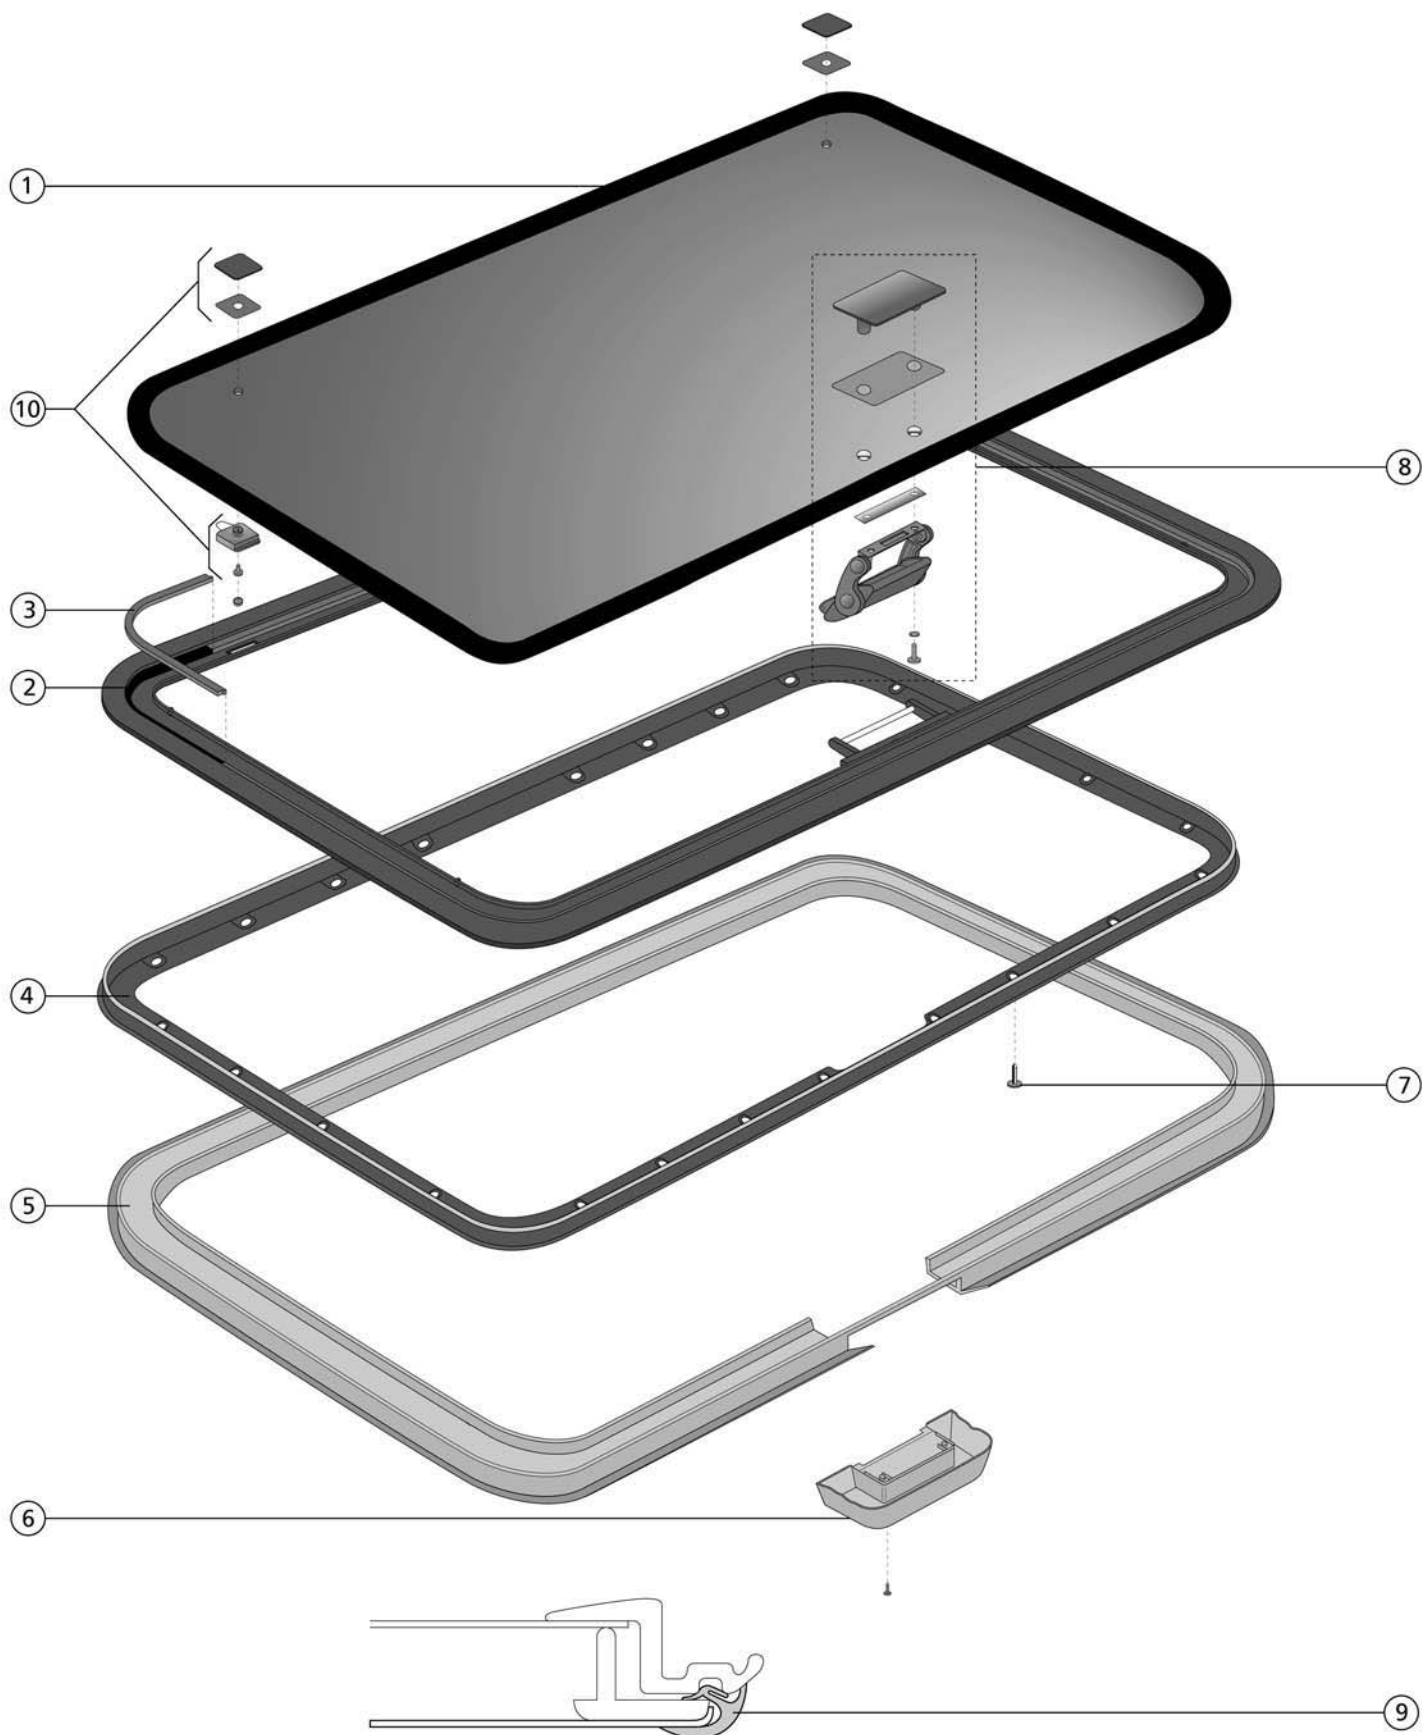

CRYSTAL 440 (3 position)

Service Parts

Hollandia Crystal 440 (3 Position Latch)

Crystal 440 Parts List

Pos. no.	Parts included	Part no.	Description	Price AI	Price Jobber	Price Retail
1	1 x 1	6BR3006	Glass panel 3-position - Venus			
2	1 x 2	6BR3002	Mainframe Crystal 440 3-position			
3	1 x 3	6BR9001	Seal Crystal 440			
4	1 x 4	6BR9002	Clamp Frame Crystal 440			
		6BR9004	Trimshell 440 3 position, grey			
6	1 x 6	6AR3005	Handle 3 position, Complete			
7	1 x 7	6BR9005	Screw Pack Crystal 440			
8		6BR3005	3 - position soft trim black			
9	1 x 6	6BR3003	Handle Shroud 3-position grey			
10		6AR2009	Hinge Complete			
N/A		6939	Rubber template roofskin			