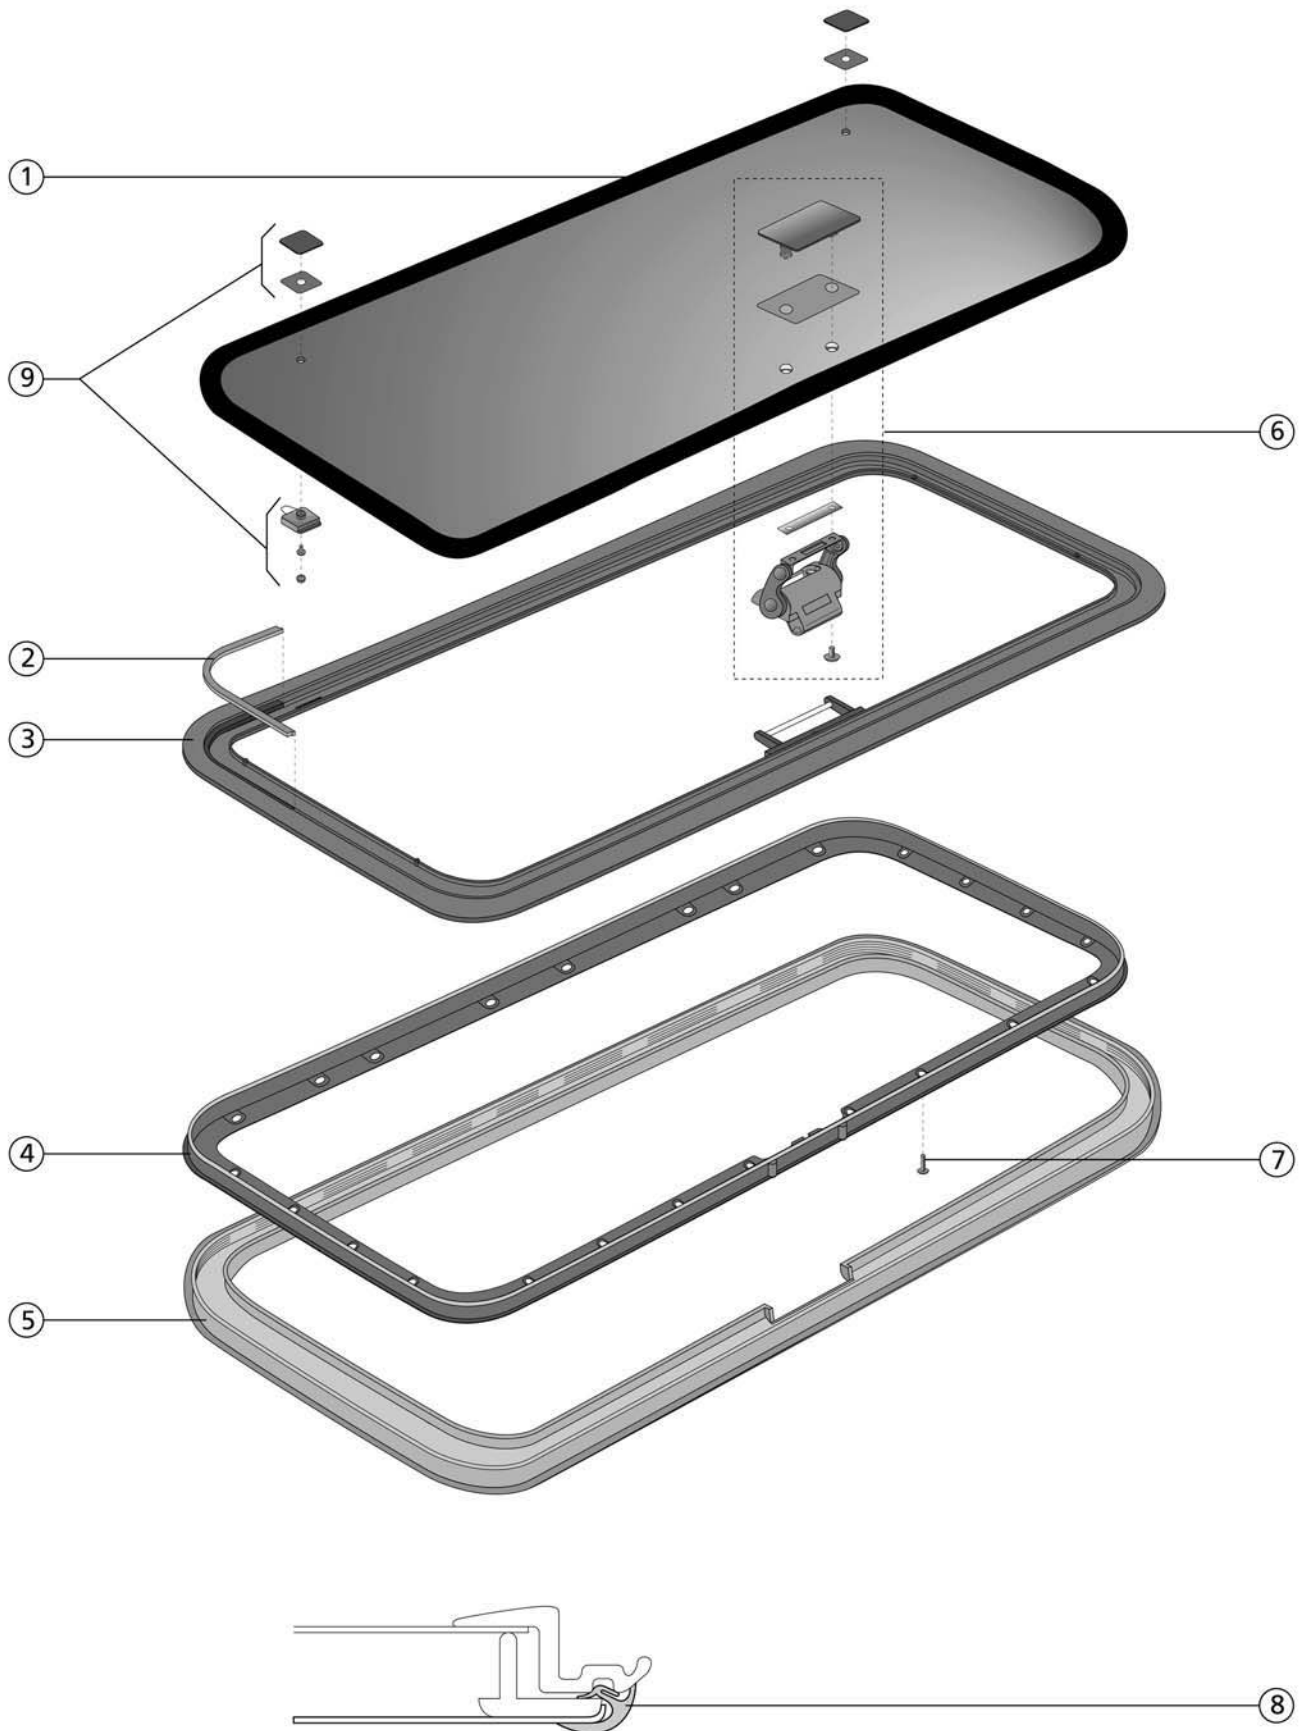

**CRYSTAL 380 (3 position)**

**Service Parts**

# Hollandia Crystal 380 (3 Position Latch)

# Crystal 380 Parts List

Pos. no.	Parts included	Part no.	Description	Price AI	Price Jobber	Price Retail
1	1x1	6AR3006	Glass panel 3 - position - Venus			
2	1x2	6AR9001	Seal Crystal 380			
3	1x3	6AR3004	Main frame Crystal 380 3 - position			
4	1x4	6AR9002	Clamp frameCrystal 380			
5	1x5	6AR3001	Trim ring 380 3 - position			
6	1x5	6AR3005	Handle Complete			
7	24 x 7	6AR9003	Screw pack Crystal 380			
8	1x8	6AR3002	Soft trim 3 - position complete			
9		6AR2009	Hinge Complete RH			
N/A		6962	Rubber template roofskin			