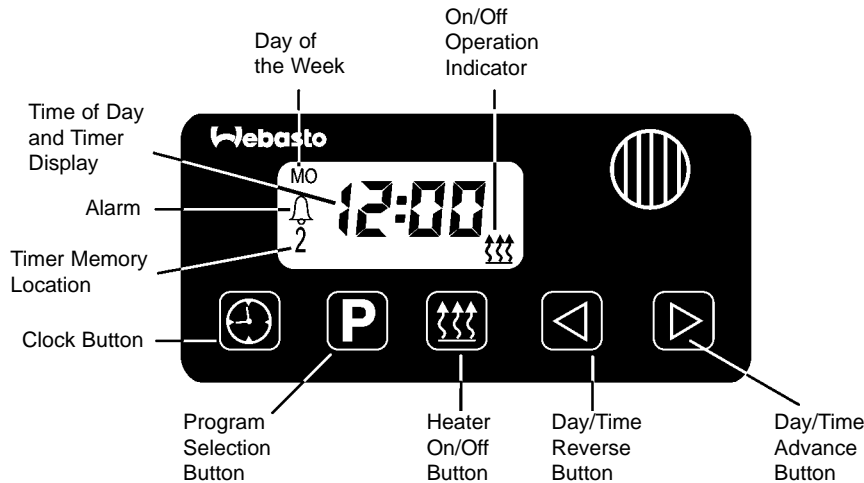

### Setting the Time and Day of the Week:

- 1** Press  and hold for 2 seconds.  
Time of day will start flashing.
- 2** Press  Or  To adjust time setting.  
Once time is set, release button.  
Flashing will stop after 5 seconds and day of the week will begin flashing.
- 3** Press  Or  To select day of the week.  
Once set, wait for flashing to stop.

### Operating Heater in Manual Mode:

- 1** Press  To turn the heater on.  
The operation Indicator will light up.
- 2** Press  To turn the heater off.  
The operation Indicator light will go out.

### Programming Heater Starting Time:

- 1** Press **P** To begin timer programming.  
 The timer memory location number starts flashing. Continue to press button until the desired memory location 1, 2 or 3 is visible.
- 2** Press  Or  To adjust start time setting.  
 Once start time is set, release button. Flashing will stop after 5 seconds and day of the week will begin flashing.
- 3** Press  Or  To select day of the week.  
 Heater will start on the time and day selected. Once set, wait for flashing to stop. To program the other 2 memory locations, repeat the above 3 steps for each memory location.

### Recalling or cancelling a programmed start time:

- 1** Press **P** To cycle through memory locations.  
 Any one of the 3 memory locations can be activated each time the button is pressed. After selecting the memory location you desire, you will be able to change the day and time setting if desired by repeating steps 1,2 and 3 above.
- 2** Press **P** repeatedly until no memory location number is visible on timer display.