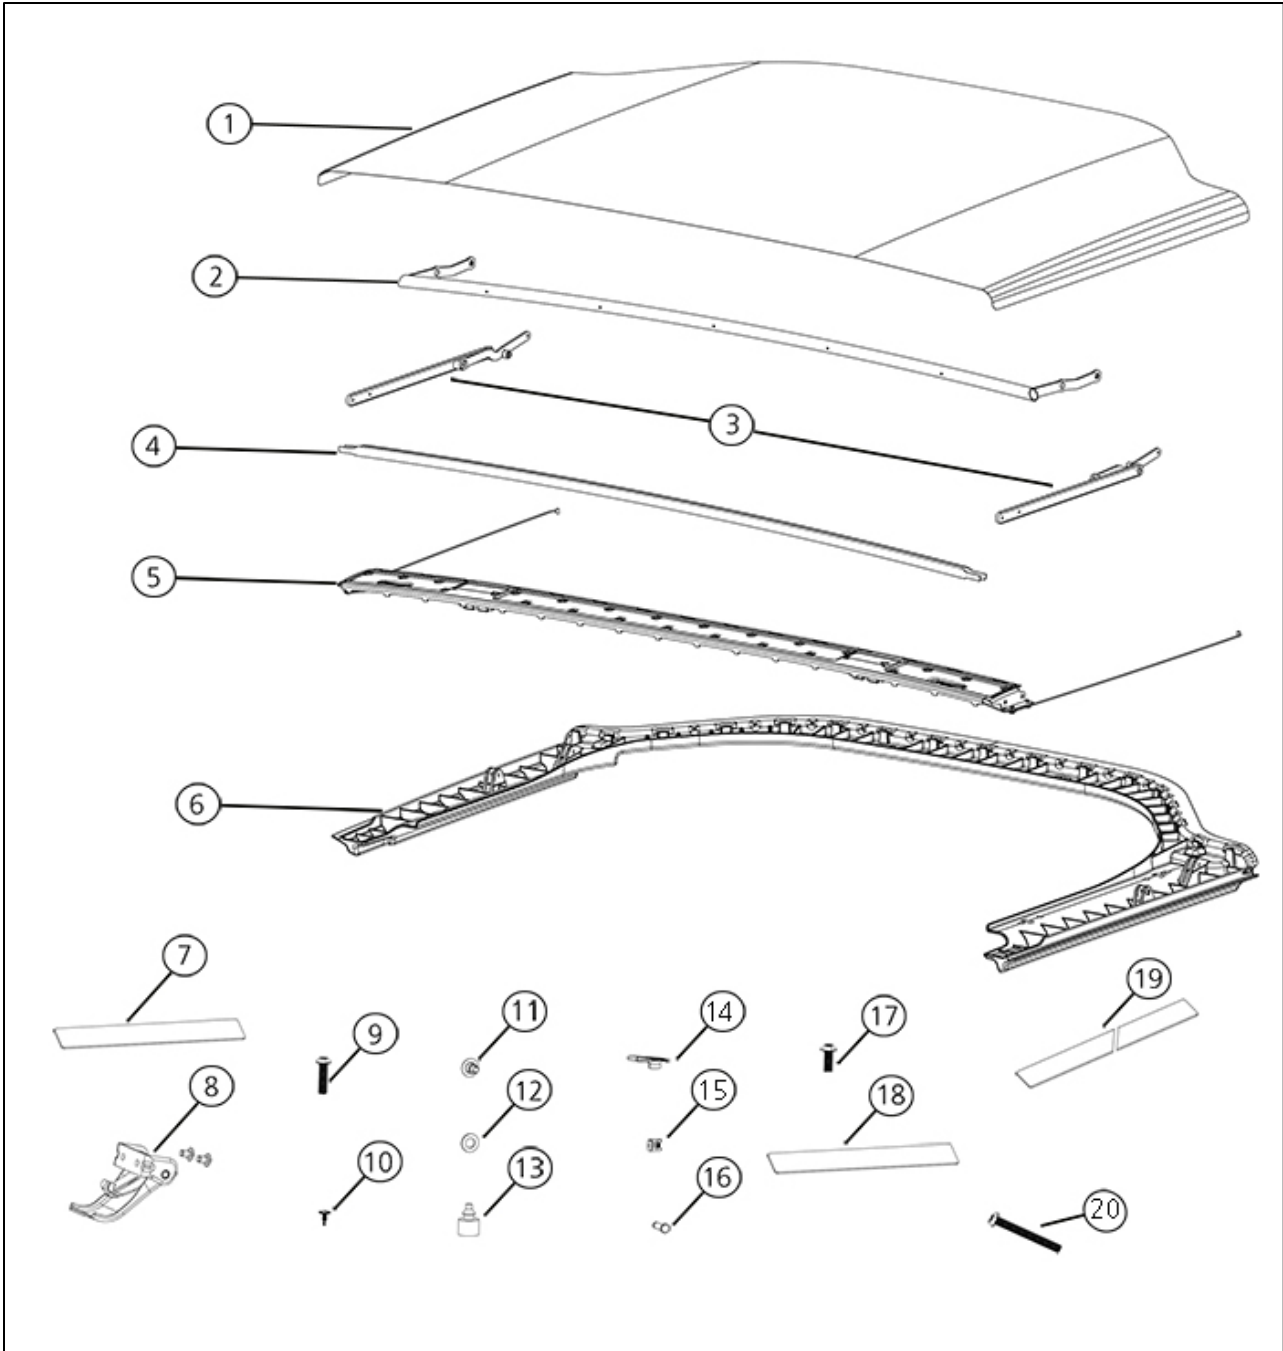

Spare Parts List

Throwback

Throwback Spare Parts

NOTE: Individual parts are only available as part of service kits. Use the tables below, in conjunction with the graphics on the previous page to determine what service kit you need.

Parts Breakdown and Descriptions

Item No.	Description	Quantity	Notes
1	Canvas	1	Includes adhesive tape
2	Bow	1	
3	Contour Bow Assembly, LH/RH	2	
4	Support bar cover	1	
5	Header assembly	1	Includes cables
6	Surround assembly	1	
7	Fabric tape – double sided	1	
8	Latch handle	2	Includes 5 screws
9	Screw – M6 X 25	4	
10	Screw – self drilling	5	
11	Shoulder bolt	2	
12	Thrust washer	2	
13	Rubber bumper	5	
14	U-Nut – M8	4	
15	Clip	6	
16	Hinge pin	4	
17	Screw – M6 X 10	4	
18	Hook and loop fabric – 200 mm	2	
19	Foam – front corner	N/A	Replaced by full foam kit 5012486B
20	Screw – M8 X 75	4	

Spare Parts Kit Contents

Part numbers / Item Number	1	2	3	4	5	6	7	8	9	10	11	12	13	14	15	16	17	18	19	20
5010043A – Header assembly					•				•								•			
5010044B – Hardware set													•	•	•	•	•			
5010048A – Latch handle set								•	•											
5010049A – Bow assembly		•	•				•	•	•	•	•				•	•	•			
5010050B – Fabric assembly	•						•			•										
5010101B – Surround assembly						•									•	•				•
5010104A – Bar cover				•						•										
5012477A – Mounting set									•					•						
5012479A – Hook and loop set																		•		
5012486B – Foam Kit																				