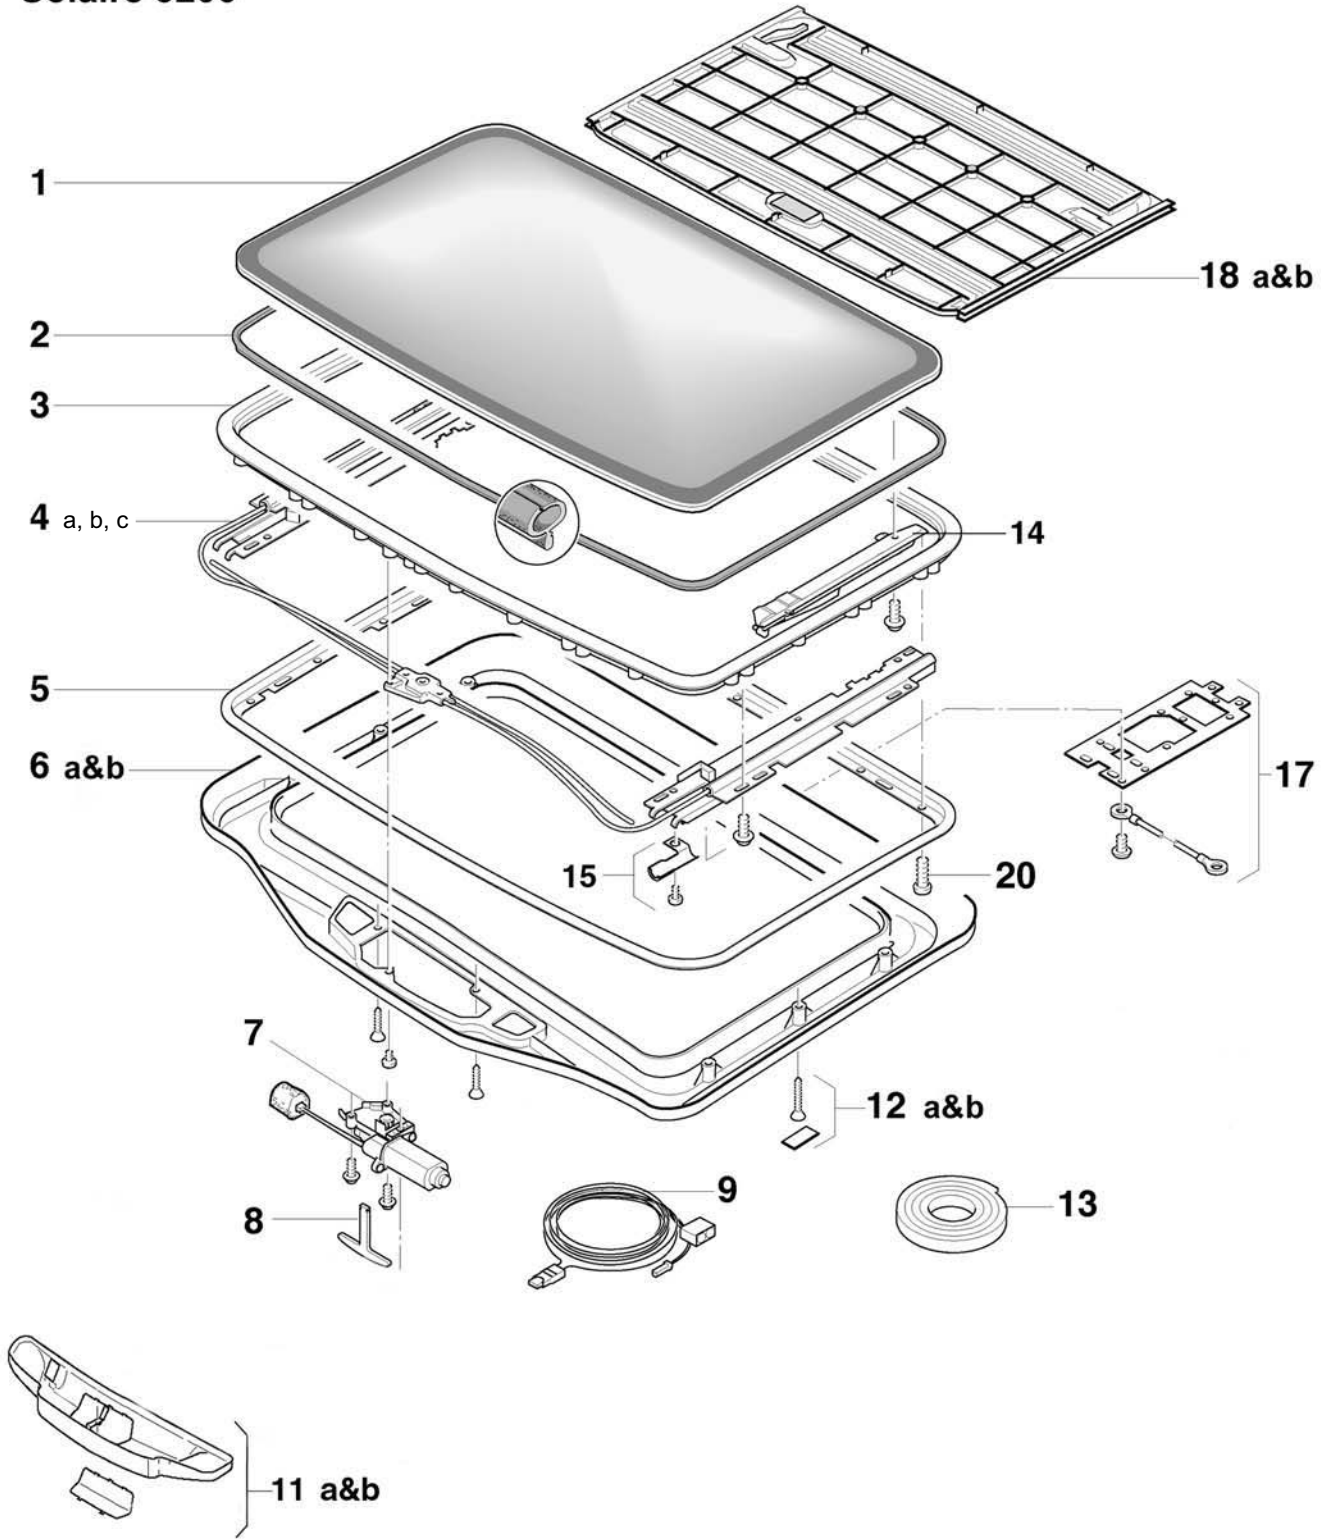

Feel the drive

SOLAIRE 3200

Service Parts

**Webasto
Solaire 3200**

Solaire 3200 Parts List

Pos. no.	Parts included	Part no.	Description	Price AI	Price Jobber	Price Retail
1		61NSMR0758200	Glass assy.			
2		61NSMR0756300	Seal			
3		61NSMR0756500	Upper frame assy. with seal			
4A		61NSMR0731801	Guidance mechanism LH/RH			
4B		61NSMR0781000	Set tube cable			
4C		61NSMR0001	Locking Hook LH & RH			
5		61NSMR0724100	Lower frame			
6A		33H3CMR0001	Trimshell - Gray			
6B		61NSMR0755000	Trimshell - beige			
7		61NSMR0731200	Motor assy.			
8		61NSMR0723900	Emergency handle			
9		61NSMR0738000	Switch with wire harness			
11A		61NSMR0748800	Motor cover assy. - Gray			
11B		61NSMR0755300	Motor cover assy. - beige			
12A		61NSMR0723300	Set screws & covers - Gray			
12B		61NSMR0755400	Set screws & covers - beige			
13		61NSMR0719200	Sealing tape			
14		61NSMR0731700	Set lifters LH/RH			
15		61NSMR0732000	Set clamp tube			
17		61NSMR0731600	Bracket dome light mounting			
18A		61NSMR0721700	Sunshade - Gray			
18B		61NSMR0754800	Sunshade - beige			
20		61NSMR0723600	Set screws lower frame			
		61NSMR0776800	Component pack - Gray			
		61NSMR0776900	Component pack - beige			
		S7595-ME-9013A	Set template interior & exterior			
		S1500-X-1002A-A	Trim welt interior			