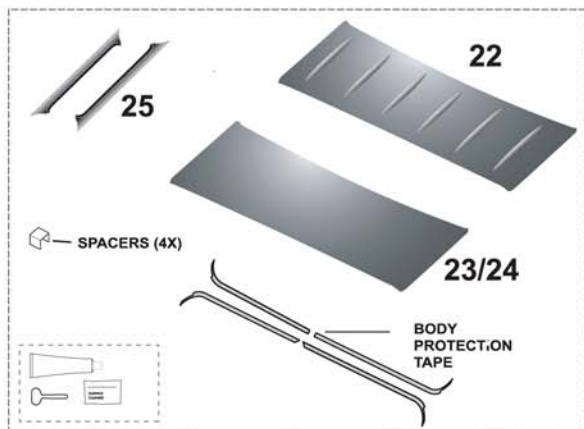

**HOLLANDIA 500**

**Service Parts**

---

# Hollandia 500 Parts List

Pos. no.	Parts included	Part no.	Description	Price AI	Price Jobber	Price Retail
1		33S3MR0001	Glass panel			
2		33S3MR0002	Glass panel fixation			
3		33S3MR0003	Guide insert			
4		33S3MR0028	Set mechanism LH/RH			
5		0000015709	Seal			
6		33S3MR0006	Trimshell gray + rollo			
7		33S3MR0007	Trimshell beige+ rollo			
8		3391077A	Motor			
9b		3391079A	Sunroof Control Unit Stratos 300 Medium			
10		33S3MR0010	Cover control panel			
11		33S3MR0011	Upper frame			
12		33S3MR0012A	Clamp frame			
13		33S3MR0013	Wind deflector			
15		33S3MR0015	Wire harness			
16		33S3MR0016	Drive cables + Gearwheel/housing			
17		33S3MR0017	Mounting Set Retainer Ring			
18		33S3MR0020	Soft Wrap Edge Finisher			
19		33S5MR0002	Fixed panel assembly set			
20		33S5MR0003	Connecting Cable			
21		33S5M1005A	Interior light set			
23		33S5MR0004	Middle panel set (275mm) OBSOLETE			
24		33S5MR0005	Middle panel set (175mm)			
25		33S5MR0007	Set Side Parts			
N/A		33SSLR0000	Spoiler roof RSR-system			
Tool		33S3MR0019	Plastic inner template			
Tool		33S3MR0018	Rubber outer template			