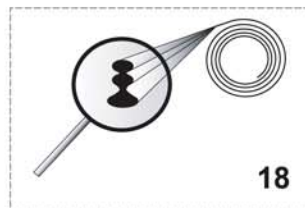

**HOLLANDIA 500**

**Service Parts**

---

# Hollandia 500 Parts List

Pos. no.	Parts included	Part no.	Description	Price AI	Price Jobber	Price Retail
1		33S3MR0001	Glass panel			
2		33S3MR0002	Glass panel fixation			
3		33S3MR0003	Guide insert			
4		33S3MR0028	Set mechanism LH/RH			
5		0000015709	Seal			
6		33S3MR0006	Trimshell gray + rollo			
7		33S3MR0007	Trimshell beige+ rollo			
8		3391077A	Motor			
9b		3391079A	Sunroof Control Unit Stratos 300 Medium			
10		33S3MR0010	Cover control panel			
11		33S3MR0011	Upper frame			
12		33S3MR0012A	Clamp frame			
13		33S3MR0013	Wind deflector			
15		33S3MR0015	Wire harness			
16		33S3MR0016	Drive cables + Gearwheel/housing			
17		33S3MR0017	Mounting Set Retainer Ring			
18		33S3MR0020	Soft Wrap Edge Finisher			
19		33S5MR0002	Fixed panel assembly set			
20		33S5MR0003	Connecting Cable			
21		33S5M1005A	Interior light set			
23		33S5MR0004	Middle panel set (275mm) OBSOLETE			
24		33S5MR0005	Middle panel set (175mm)			
25		33S5MR0007	Set Side Parts			
N/A		33SSLR0000	Spoiler roof RSR-system			
Tool		33S3MR0019	Plastic inner template			
Tool		33S3MR0018	Rubber outer template			