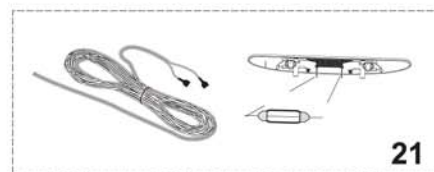

**HOLLANDIA 500**

**Service Parts**

---

# Hollandia 500 Parts List

Pos. no.	Parts included	Part no.	Description	Price AI	Price Jobber	Price Retail
1		33S3MR0001	Glass panel			
2		33S3MR0002	Glass panel fixation			
3		33S3MR0003	Guide insert			
4		33S3MR0028	Set mechanism LH/RH			
5		0000015709	Seal			
6		33S3MR0006	Trimshell gray + rollo			
7		33S3MR0007	Trimshell beige+ rollo			
8		3391077A	Motor			
9b		3391079A	Sunroof Control Unit Stratos 300 Medium			
10		33S3MR0010	Cover control panel			
11		33S3MR0011	Upper frame			
12		33S3MR0012A	Clamp frame			
13		33S3MR0013	Wind deflector			
15		33S3MR0015	Wire harness			
16		33S3MR0016	Drive cables + Gearwheel/housing			
17		33S3MR0017	Mounting Set Retainer Ring			
18		33S3MR0020	Soft Wrap Edge Finisher			
19		33S5MR0002	Fixed panel assembly set			
20		33S5MR0003	Connecting Cable			
21		33S5M1005A	Interior light set			
23		33S5MR0004	Middle panel set (275mm) OBSOLETE			
24		33S5MR0005	Middle panel set (175mm)			
25		33S5MR0007	Set Side Parts			
N/A		33SSLR0000	Spoiler roof RSR-system			
Tool		33S3MR0019	Plastic inner template			
Tool		33S3MR0018	Rubber outer template			