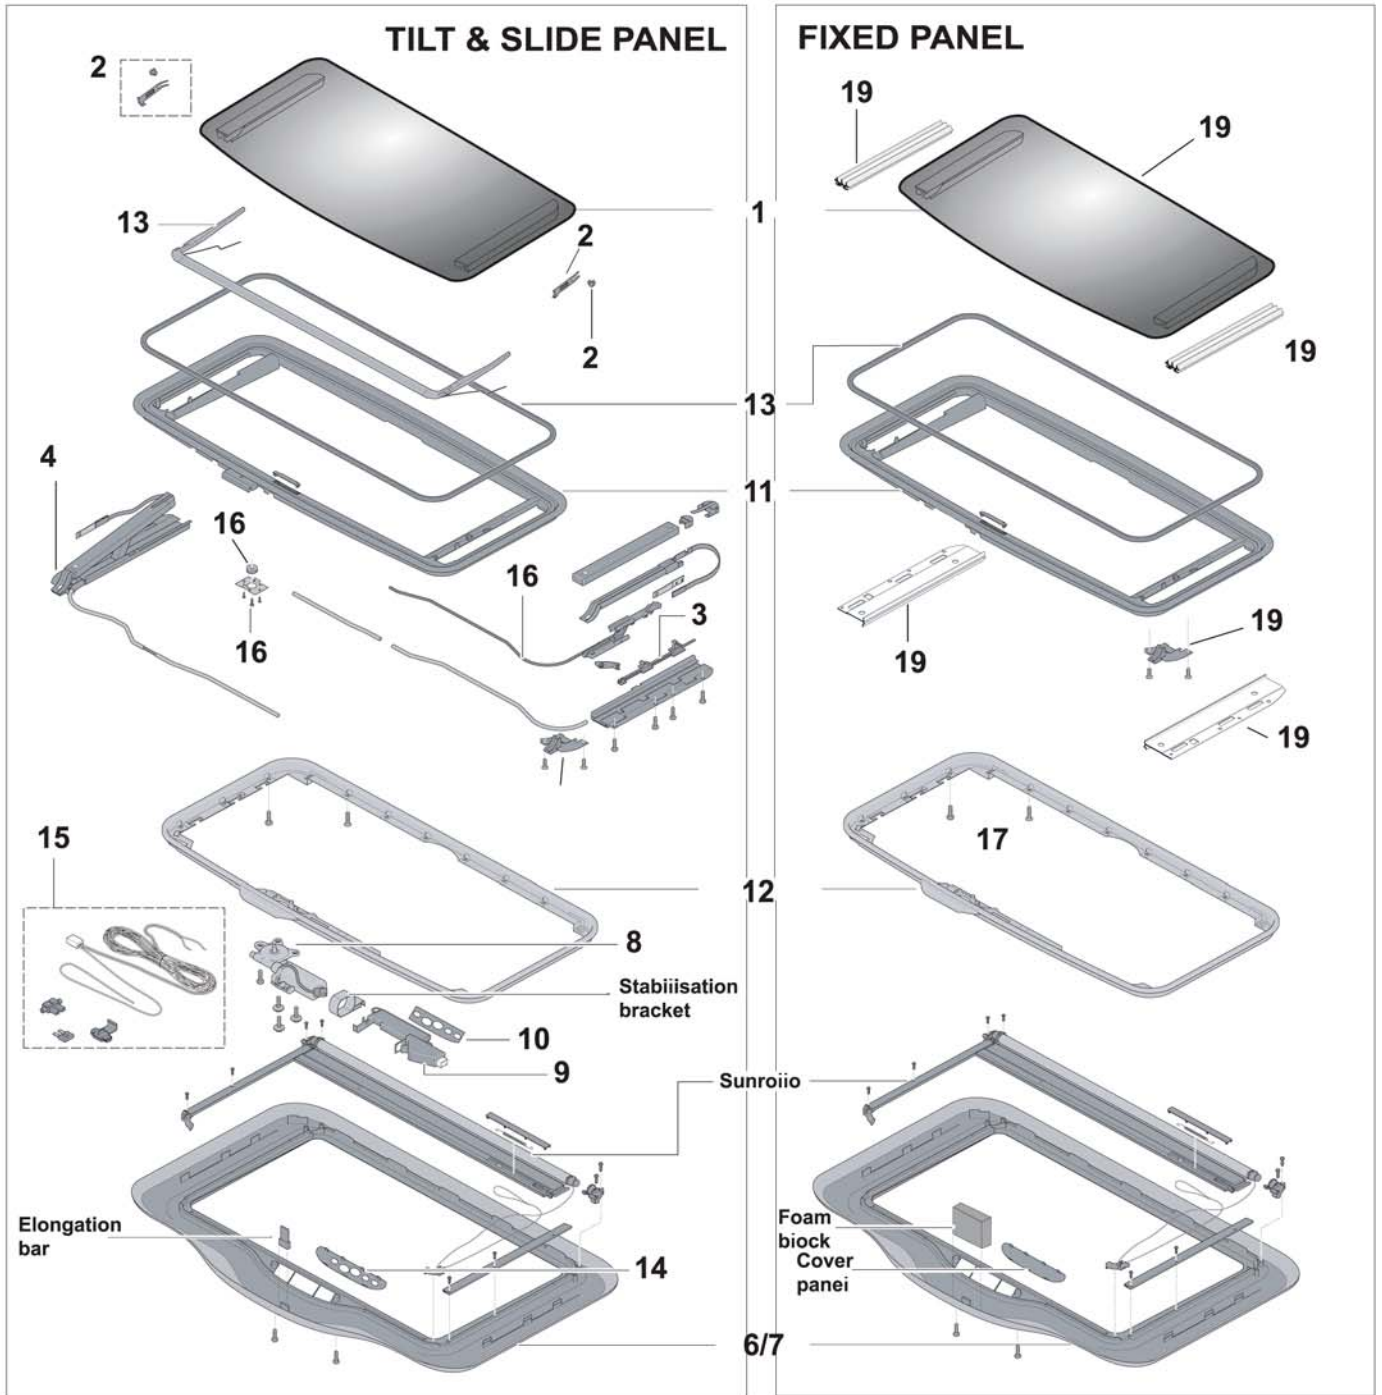

**HOLLANDIA 500**

**Service Parts**

---

# Hollandia 500 Parts List

Pos. no.	Parts included	Part no.	Description	Price AI	Price Jobber	Price Retail
1		33S3MR0001	Glass panel			
2		33S3MR0002	Glass panel fixation			
3		33S3MR0003	Guide insert			
4		33S3MR0028	Set mechanism LH/RH			
5		0000015709	Seal			
6		33S3MR0006	Trimshell gray + rollo			
7		33S3MR0007	Trimshell beige+ rollo			
8		3391077A	Motor			
9b		3391079A	Sunroof Control Unit Stratos 300 Medium			
10		33S3MR0010	Cover control panel			
11		33S3MR0011	Upper frame			
12		33S3MR0012A	Clamp frame			
13		33S3MR0013	Wind deflector			
15		33S3MR0015	Wire harness			
16		33S3MR0016	Drive cables + Gearwheel/housing			
17		33S3MR0017	Mounting Set Retainer Ring			
18		33S3MR0020	Soft Wrap Edge Finisher			
19		33S5MR0002	Fixed panel assembly set			
20		33S5MR0003	Connecting Cable			
21		33S5M1005A	Interior light set			
23		33S5MR0004	Middle panel set (275mm) OBSOLETE			
24		33S5MR0005	Middle panel set (175mm)			
25		33S5MR0007	Set Side Parts			
N/A		33SSLR0000	Spoiler roof RSR-system			
Tool		33S3MR0019	Plastic inner template			
Tool		33S3MR0018	Rubber outer template			