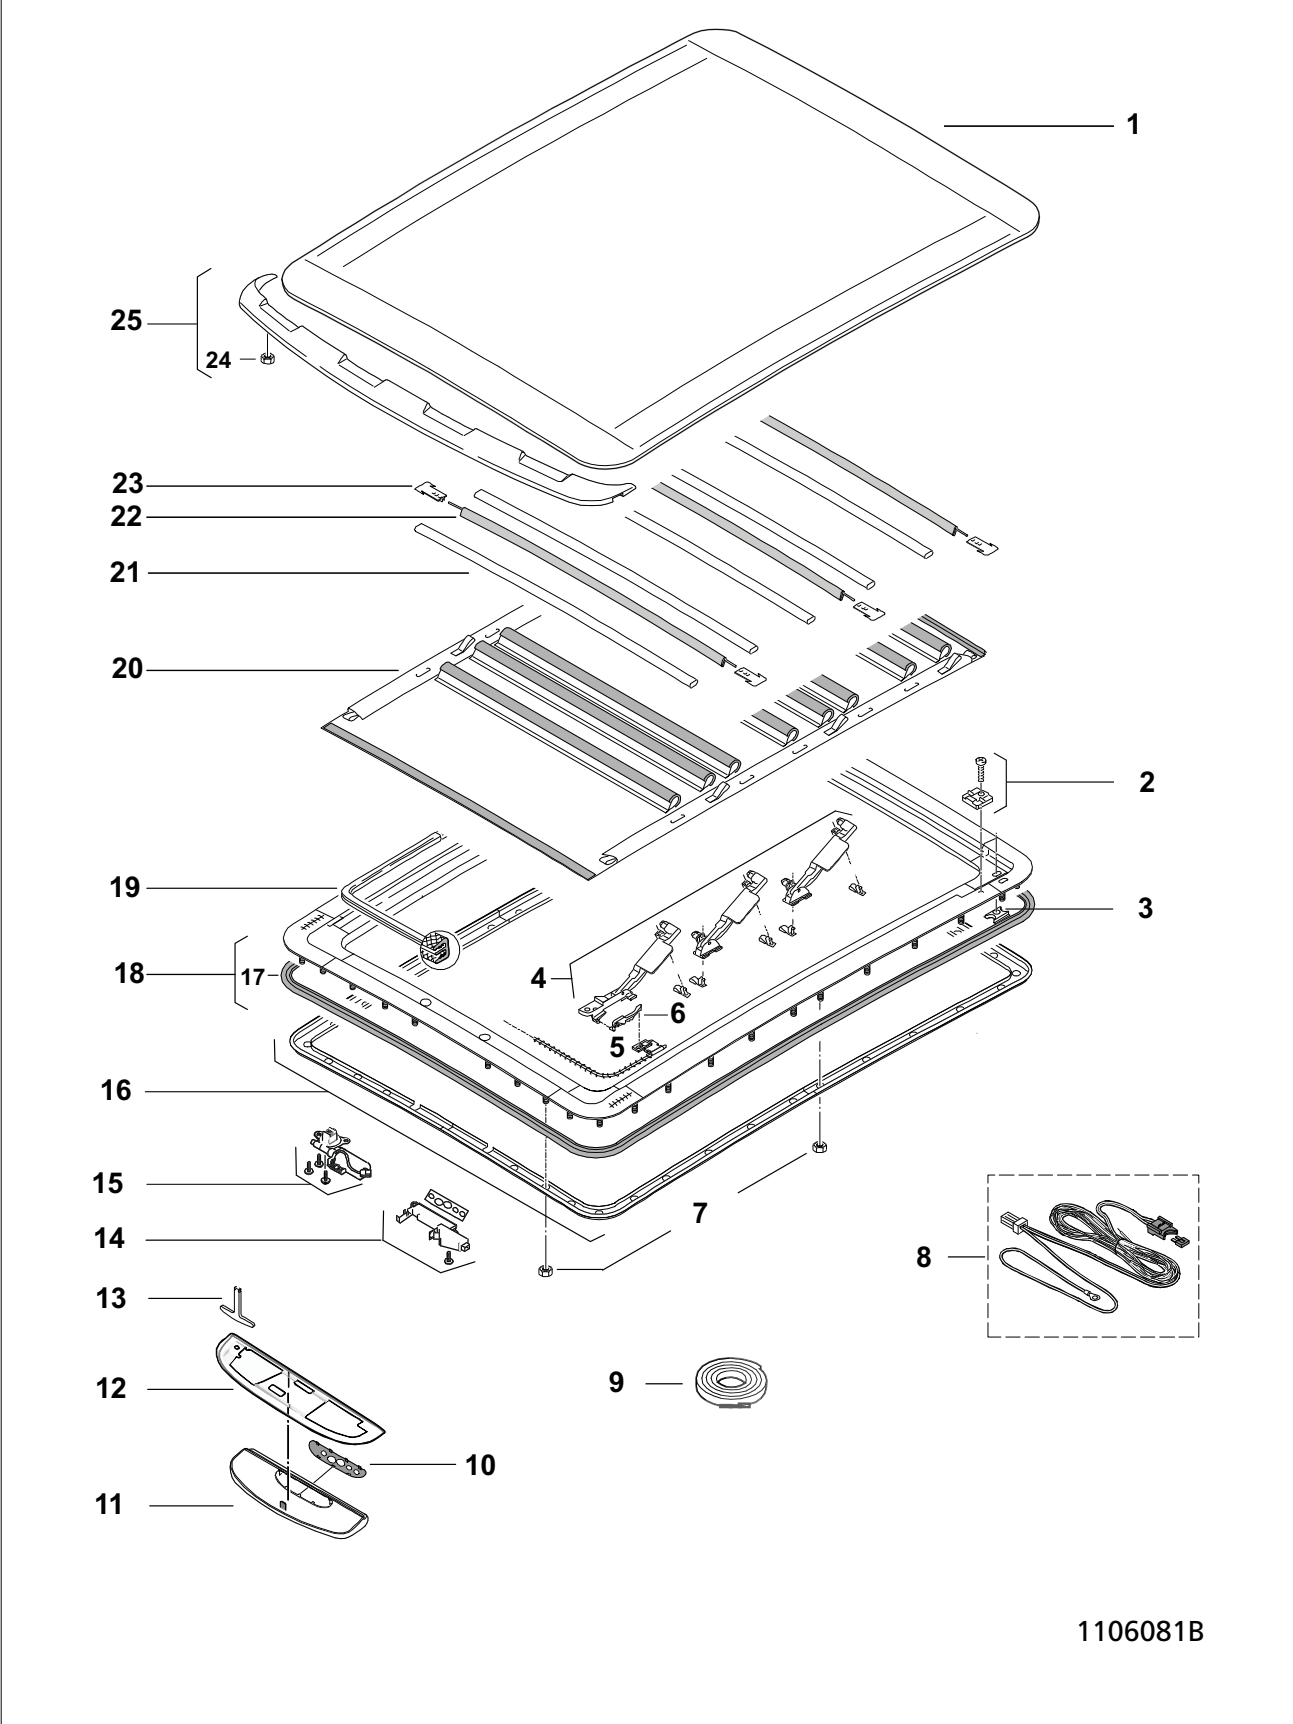

HOLLANDIA 400 DELUXE SERIES

Service Parts

Hollandia 400 DeLuxe

1106081B

Hollandia 400 Deluxe Parts List

Pos. no.	Parts included	Part no.	Description	Price AI	Price Jobber	Price Retail
1		61S4FR0735000	Top Cover assy black			
2		61S4FR0734900	Stopper			
3		61S4FR0734800	Spacer			
4		61S4FR0736800	Slide bar set complete			
5		61S4FR6107889	Drive cables set Deluxe			
6		61S4FR0734500	Elbow lever set incl. slider			
7		61S4FR0734200	Mounting set for frame			
8		33S3MR0015	Wiring harness			
9		61S4FR0758100	Foam sealing			
10		33S3MR0010	Cover control panel			
11		61S4FR6107880	Motor cover			
12		61S4FR0736750	Soft wrap Bracket			
13		61S4FR0723900	Emergency handle			
14		61S4FR6107882	Control element with relay			
15		61S4FR6107879	Motor			
16		61S4FR0735900	Clamp frame			
17		61S4FR6107884	Frame assy			
18		61S4FR0735800	Sealing for frame			
19		61S4FR0735600	Edge profile			
20		61S4FR0735500	Headliner complete			
21		61S4FR0735400	Cross bar			
22		61S4FR0735300	Bar Headliner			
23		61S4FR0733500	Endcap			
24		61S4FR0735200	Mounting set for wind deflector			
25		61S4FR0735100	Wind deflector			