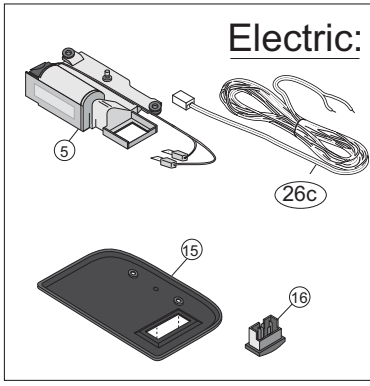

Service Parts: H312 & H322

Electric: