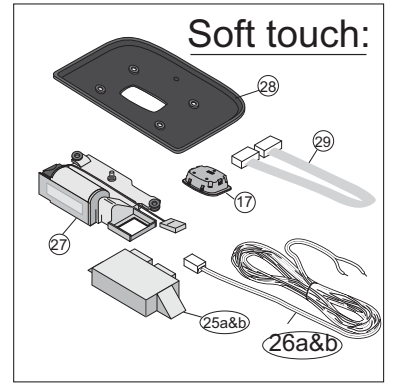

Soft touch: