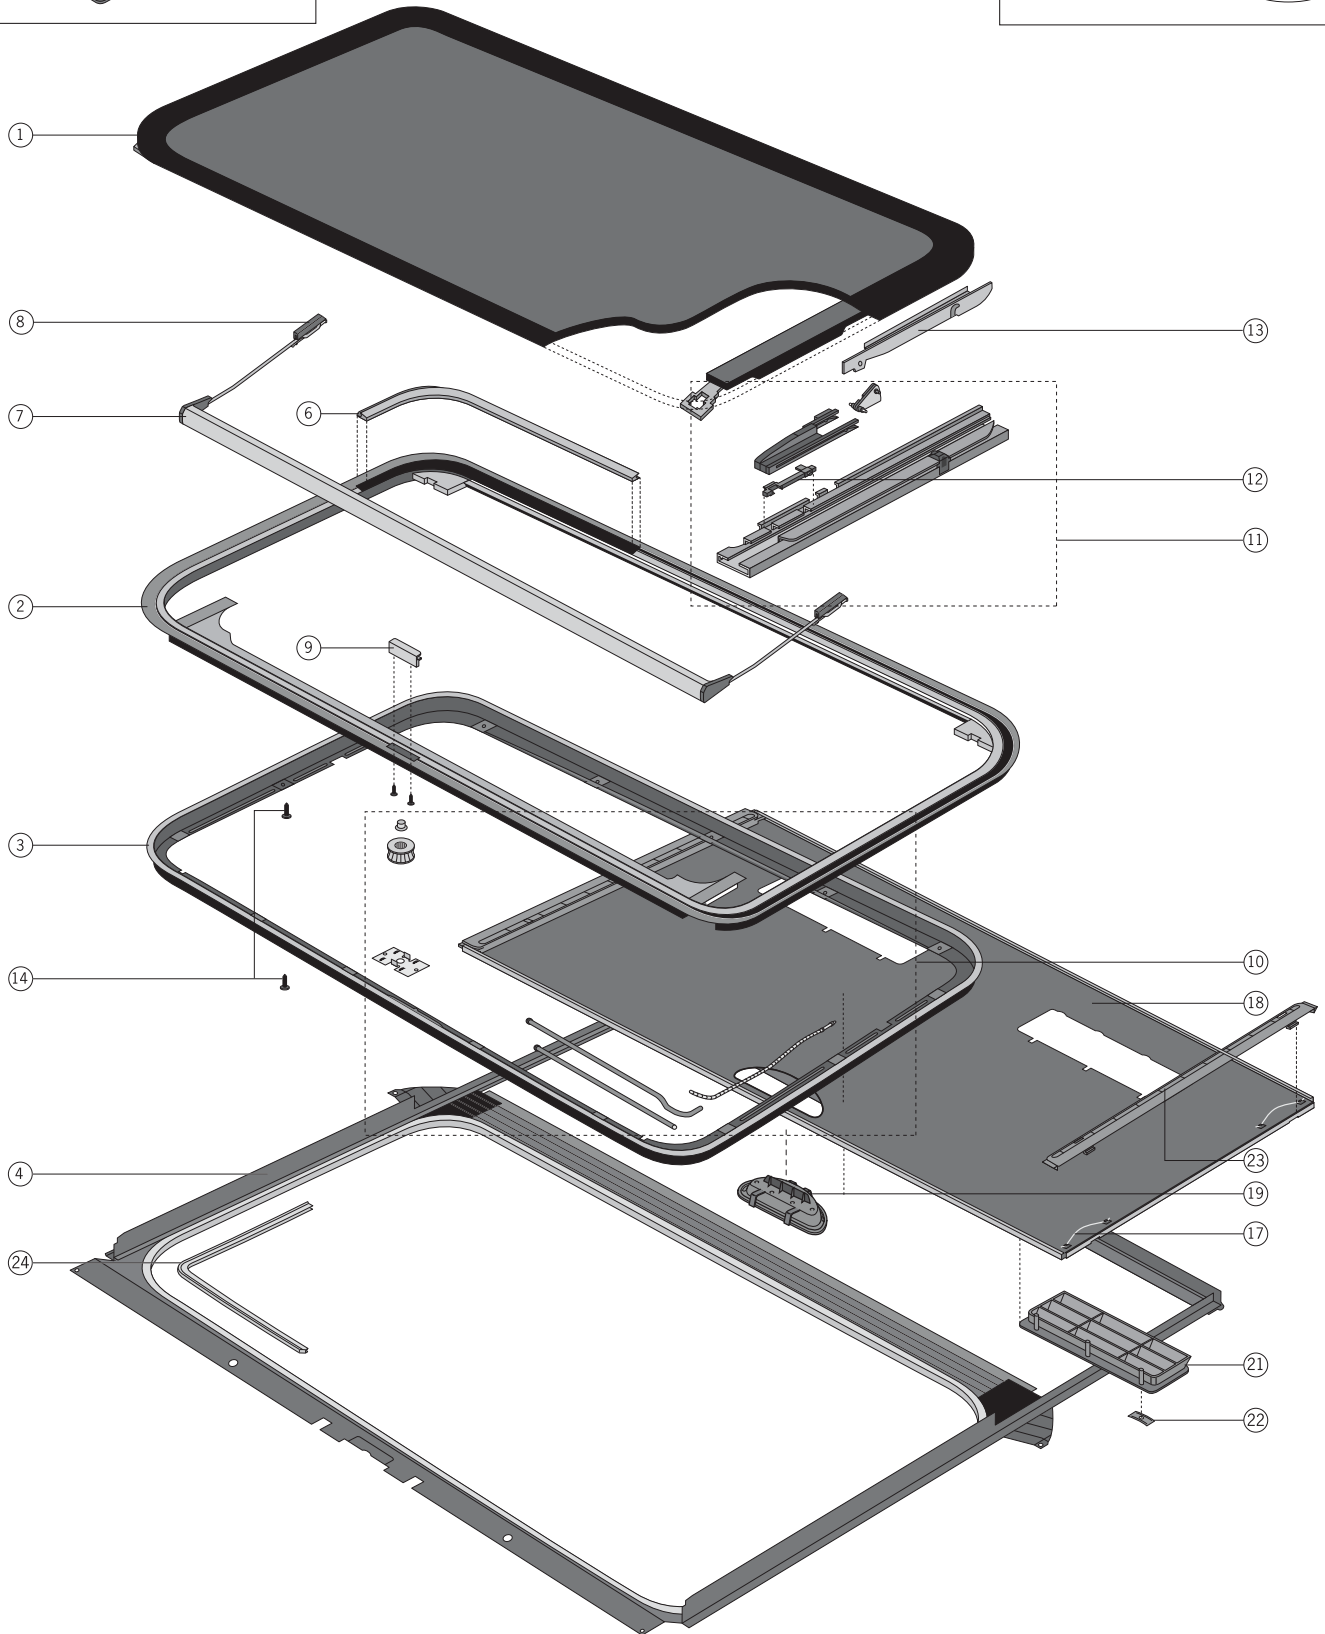

Soft touch:

Hollandia 312L 322L Parts List

Pos. no.	Parts included	Part number	Description	Price AI	Price Jobber	Price Retail
1	1x1 2x13	33S3LR4124	Set glass panel 300L Venus			
2	1x2 1x6 1x9	33S3LR3222	Upper frame 300L w/seal			
		33S3LR3222	Upper frame 300L w/ dryseal			
3	1x3 18x14	33S3LR3224	Retainer ring 300L			
4	1x4	33S3LR3225	Subframe w/Sunshade 300LS			
5	1x5	33S3LR4136	Motor 300L without soft touch			
6	1x6	33S3LR3203	Seal 300L			
7	1x7 2x8	33S3LR3204	Wind deflector 300L			
8	2x8	33S3LR3205	Mounting block 300L LH/RH			
9	1x9	33S3LR3206	Glass holder w/screws 300L			
10	2x10	33S3LR3207	Set drive cables 300L EL			
11	1x11 2x12 2x13	33S3LR3208 33S3LR3209	Set mechanism 300L LH Set mechanism 300L RH			
11a	2	3395816	Set mechanism 300L LH & RH			
12	2x12	33S3LR3210	Stop 300L LH+RH			
13	2x13 2x12	33S3LR3221	Locker slide 300L LH/RH			
14	18x14	33S3LR3217	Mounting set retainer ring 300L soft touch			
15	1x15	33S3LR3226	Motor cover 300L (rocker sw)			
16	1x16	33S3LR3227	Switch 300L (rocker sw)			
17	1x17	33S3LR0018	Switch 300L soft touch			
18	4x17 1x18 1x19 2x21 6x22 2x23	33S3LR0001	Set sunshade 300LS			
19	1x19	33S3LR0002	Sunshade handle 300LS			
21	2x21	33S3LR3211	Louvre Black 300LS			
22	6x22	33S3LR3212	Speednut 300LS			
23	2x23	33S3LR4121	Set guides sunshade 300LS			
24	1x24	33S3LR3987	Edge trim 300L