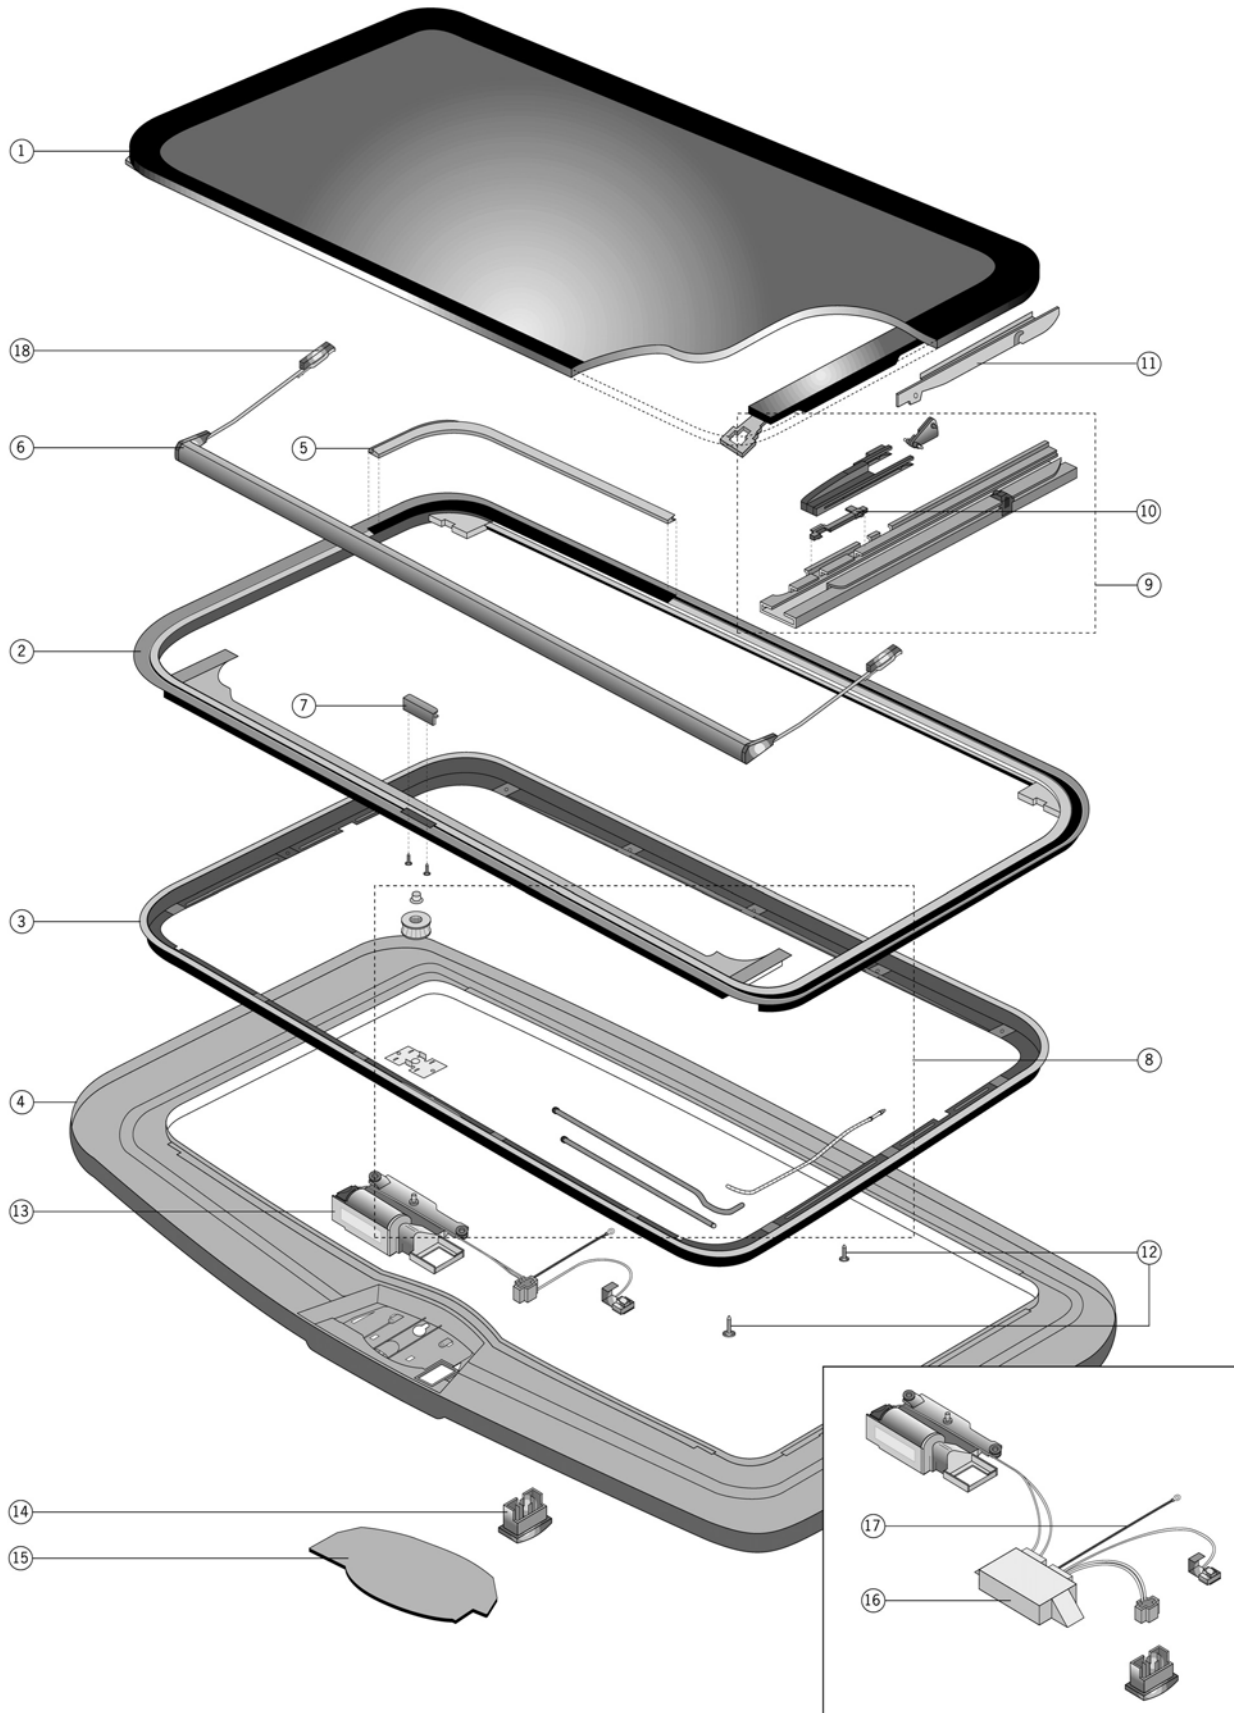

**HOLLANDIA 300 LARGE
HARD TRIM**

Service Parts

WEBASTO HOLLANDIA 300 LARGE HT

Hollandia 300L HT Parts List

Pos. no.	Parts included	Part no.	Description	Price AI	Price Jobber	Price Retail
1	1X1	33S3LR4124	Set glass panel 300L venus			
2	1x2	33S3LR3222	Upper frame 300L w/seal			
3	1x3	33S3LR3224	Retainer ring 300L			
4	1x4 1x15	33S3LR4102 33S3LR4103	Trimshell 300L HT electric grey Trimshell 300L HT electric beige			
5	1x5	33S3LR3203	Seal 300L			
6	1x6	33S3LR3204	Wind deflector 300L			
7	1x7	33S3LR3206	Glass holder 300L with screws			
8	2x8	33S3LR3207	Set drive cables 300L			
9	1x9 2x10	33S3LR3208 33S3LR3209	Set mechanism 300L LH Set mechanism 300L RH			
9a	2	3395816	Set mechanism 300L LH & RH			
10	2x10	33S3LR3210	Stop 300L LH+RH			
11	2x11	33S3LR3221	Locker slide 300L LH/RH			
12	18x12	33S3LR3217	Mounting set retainer ring 300L			
13	1x13	33S3LR4136 33S3LR4137	Motor 300L Motor 300L with soft-touch			
14	1x14	33S3LR4230	Switch 300L HT			
15	1x15	33S3LR3283 33S3LR3284	Cover grey 300L HT Cover beige 300L HT			
16	1x16	33S3LR3293	SCU 300L			
17	1x17	33S3LR3280	Wire harness soft touch 300L			
18	1x18	33S3LR3205	Mounting block 300L LH/RH			
		33S3LR5131	Rubber template 300L			
		33S3LR0935	Butylene mastic (320 ml)			
		33S3LR4128	butylene mastic (40 ml)			
		33S3LR2300	Sunshade 300L grey			
		33S3LR2301	Sunshade 300L beige			
		300L B.D.	Bubble wind deflector 300L			
		33S3LR3276	Wire harness extension 300L			
N/A		33SSLR0000	Roof Stiffener Replacment (RSR) system			
N/A		5010187A	Set Front/Rear 2010 Camaro Inserts			