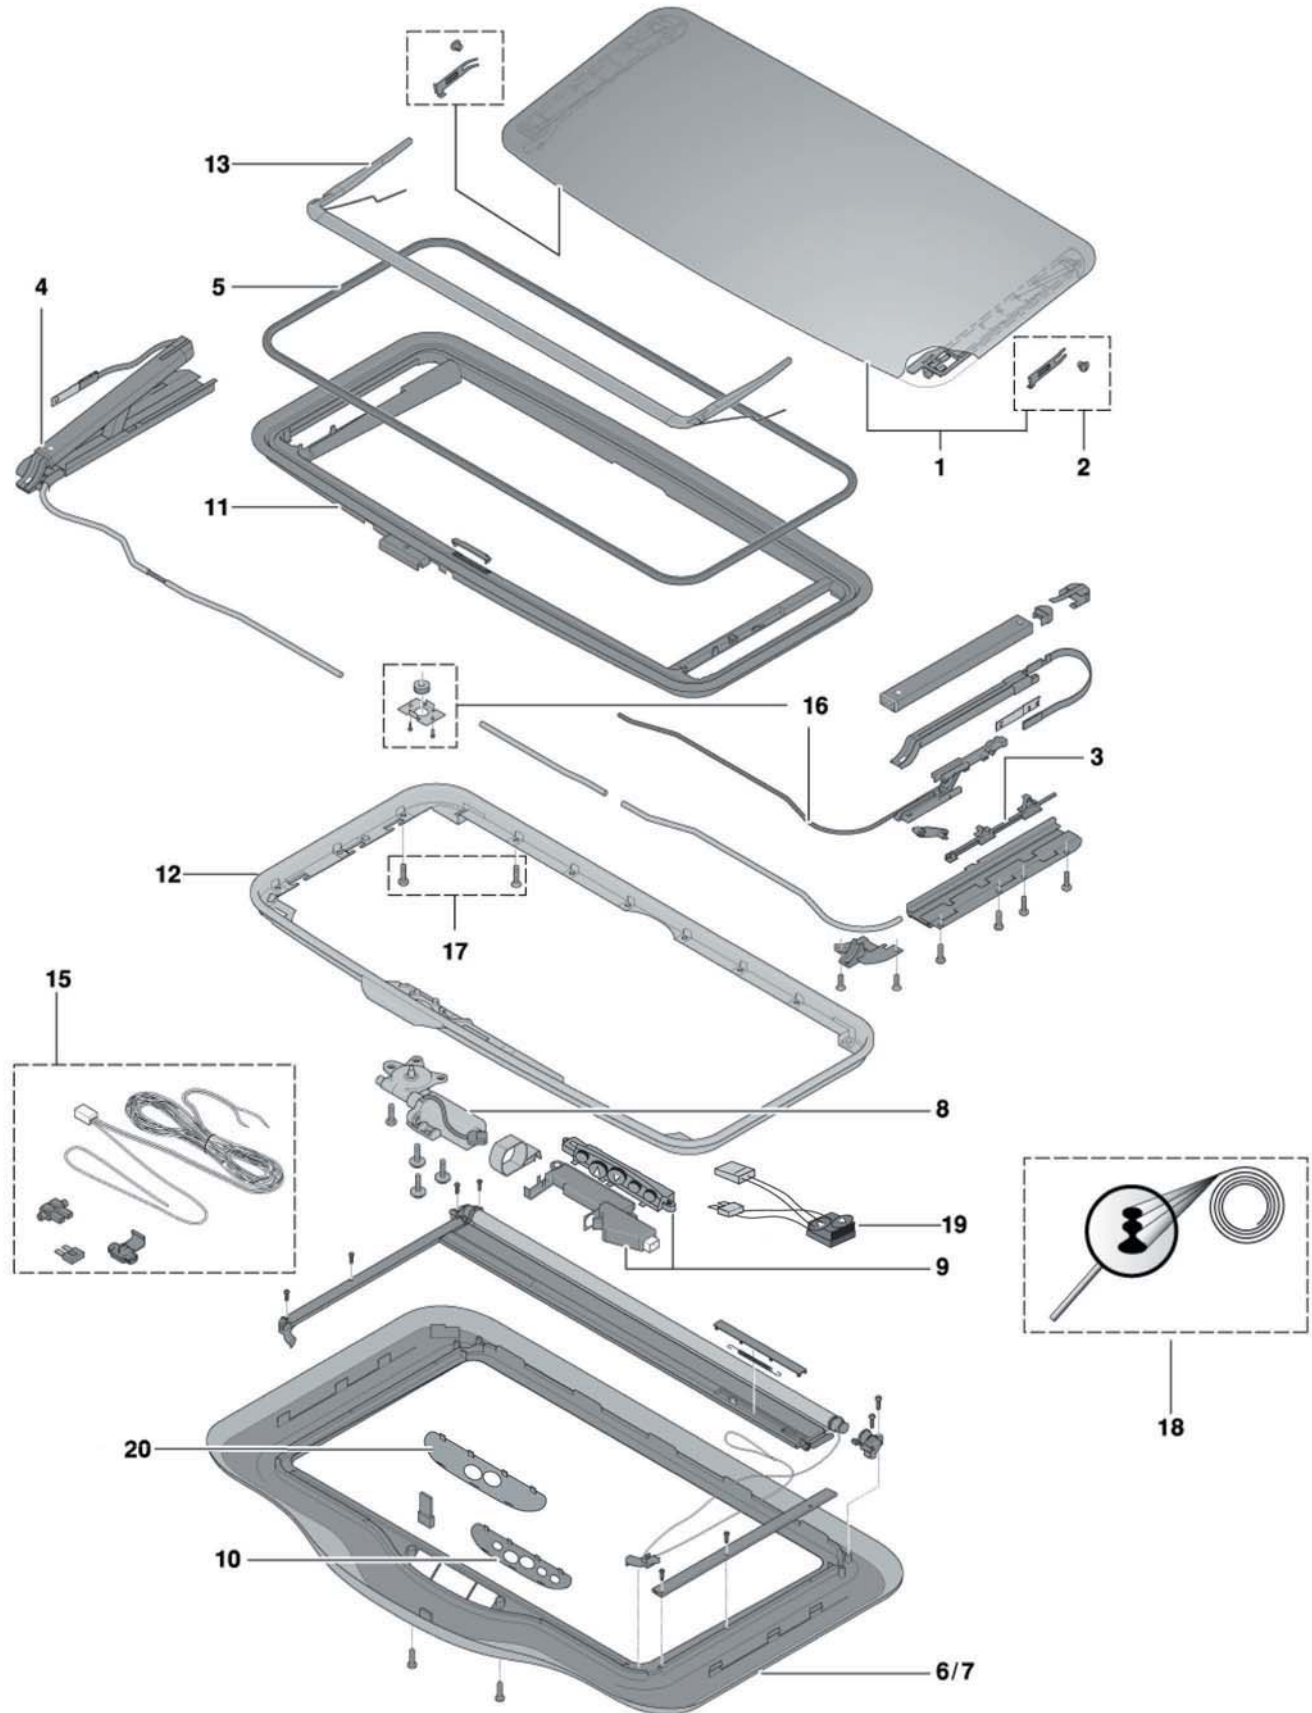

HOLLANDIA 310M - 321M

Service Parts

Service Parts: H310M, 311M, 320M, 321M

Hollandia 310M-321M Parts List

Pos. no.	Parts included	Part no.	Description	Price AI	Price Jobber	Price Retail
1		33S3MR0001	Set glass panel 300M			
2		33S3MR0002	Set glass panel mounting 300M LH/RH			
3		33S3MR0003	Set guide insert 300M LH/RH			
4		33S3MR0028	Set mechanisms 300M LH/RH			
5		33S3MR0029	Seal 300M			
6		0000015709	Trimshell Gray with rollo 300M			
7		33S3MR0007	Trimshell beige with rollo 300M			
8		33S3MR0008	Motor Electrical Version			
8		3391077A	Motor Electrical Version (High Speed)			
9		33S3MR0009	Set Switch and SCU (Soft touch)			
10		33S3MR0010	Cover control panel (Soft touch)			
11		33S3MR0011	Upper frame 300M with seal			
12		33S3MR0012A	Retainer ring 300M			
13		33S3MR0013	Wind deflector 300M			
15		33S3MR0015	Wire harness 300M			
16		33S3MR0016	Drive cables 300M & Gear			
17		33S3MR0017	Mounting set retainer ring 300M			
18		33S3MR0020	Soft Wrap Edge Finisher			
19		33S3LR0013	Set Switch Assembly (2 Button)			
20		33S3LR0012	Cover Control Panel (2 Button)			
N/A		33S3MR0018	Rubber template 300M			
N/A		33S3MR0019	H/L template interior 300M			
N/A		33S3LR4128	Butylene mastic (40ml) (Optional)			
N/A		33S3MR0014	Sunshade Rollo Gray			
N/A		33S3LR0935	Butylene mastic (320ml) (Optional)			
N/A		33SSLR0000	Roof Stiffener Replacment (RSR) system			