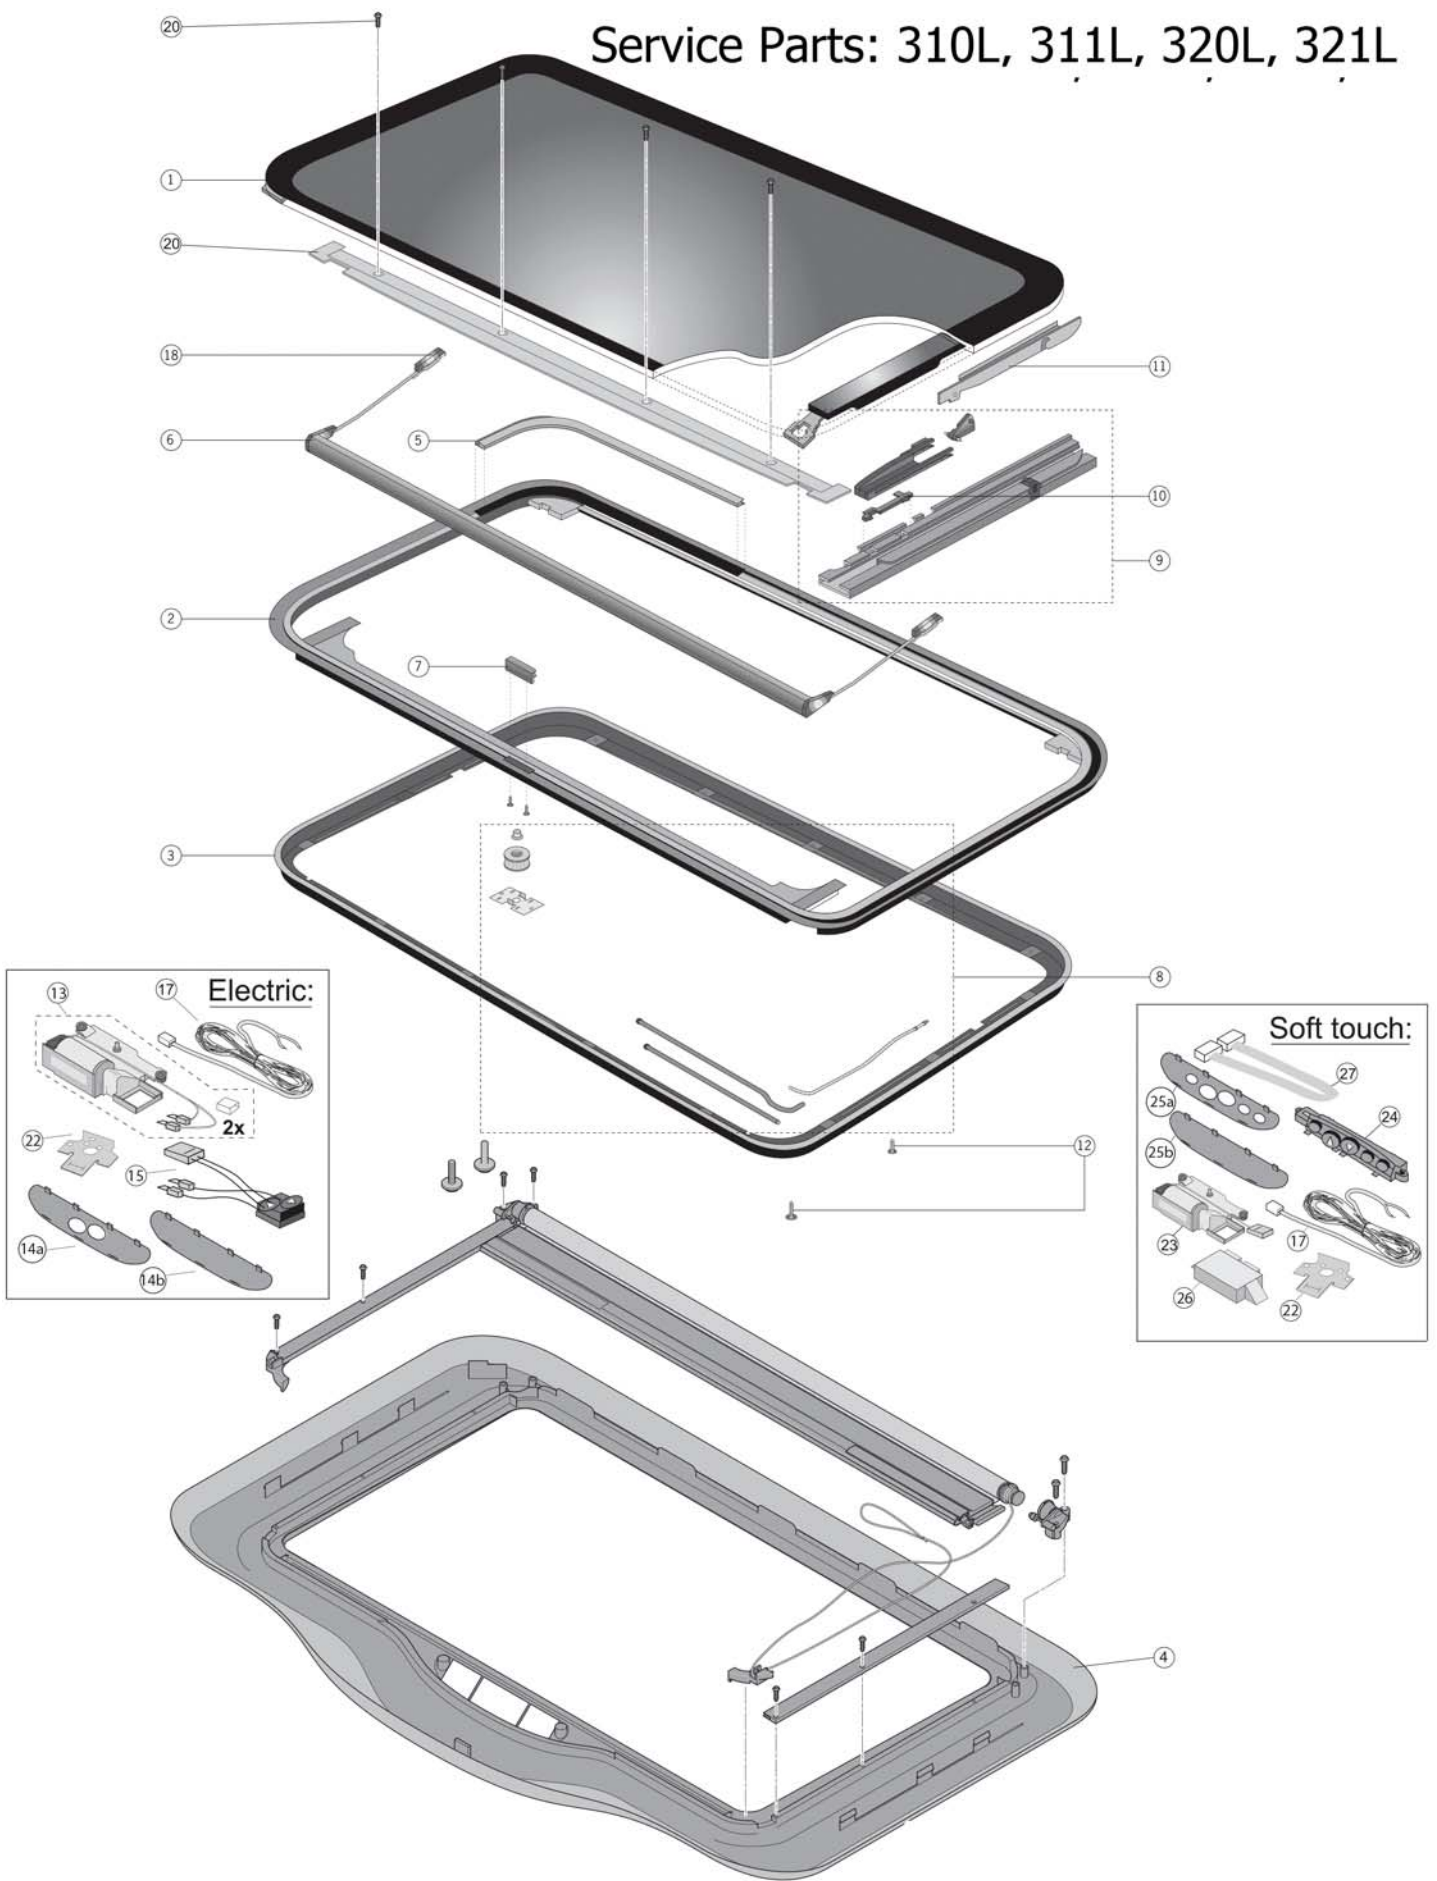

HOLLANDIA
310L, 311L, 320L, 321L
Service Parts

Service Parts: 310L, 311L, 320L, 321L

Hollandia 310L, 311L, 320L, 321L Parts List

Pos. no.	Parts included	Part no.	Description	Price AI	Price Jobber	Price Retail
1		33S3LR4124	Glass panel Venus			
2		33S3LR3222	Upper frame including top bearing and seal			
3		33S3LR3224	Retainer ring			
4		33S3LR0005	Trim shell without rollo			
4		33S3LR0004	Trim shell, incl. Sunrollo & screws			
5		33S3LR3203	Seal			
6		33S3LR3204	Wind deflector			
7		33S3LR3206	Glass holder + fastening screws			
8		33S3LR3207	Drive cables electrical			
9		33S3LR3209	Mechanism RH			
9		33S3LR3208	Mechanism LH			
9a		3395816	Set mechanism 300L LH & RH			
10		33S3LR3210	Stop LH/RH			
11		33S3LR3221	Locker slide LH/RH			
12		33S3LR3217	Mounting set retainer ring			
13		33S3LR4136	Motor 300 Series (Manual)			
14a		33S3LR0012	Control panel cover - 2 Button			
14b		3308663A	Control panel cover - Blank			
15		33S3LR0013	Set Switch Assy (2 Button)			
17		33S3MR0015	Wire harness			
18		33S3LR3205	Mounting block LH/RH			
20		33S3LR0006	Trim shell front cover & screws			
22		33S3LR0007	Set Motor bracket, incl. screws			
23		33S3LR4137	Motor 300 Series (Softtouch)			
24		33S3LR0010	Set Switch Assy (Soft touch)			
25a		33S3MR0010	Cover control panel - 5 button			
25b		3308663A	Control panel cover - blank			
26		33S3LR0009	Sunroof Control Unit (Soft Touch)			
27		33S3LR0011	Flatcable SCU-Operation Panel			
N/A		33S3LR0935	Butylene mastic (320 ml)			
N/A		33S3LR4128	Tube butylene mastic (40 ml)			
N/A		33SSLR0000	Spoiler roof RSR-system			
N/A		5010187A	Set Front/Rear 2010 Camaro Inserts			
N/A		33SSLR0000	Roof Stiffener Replacment (RSR) system			
Tool		33S3LR5131	Rubber template			