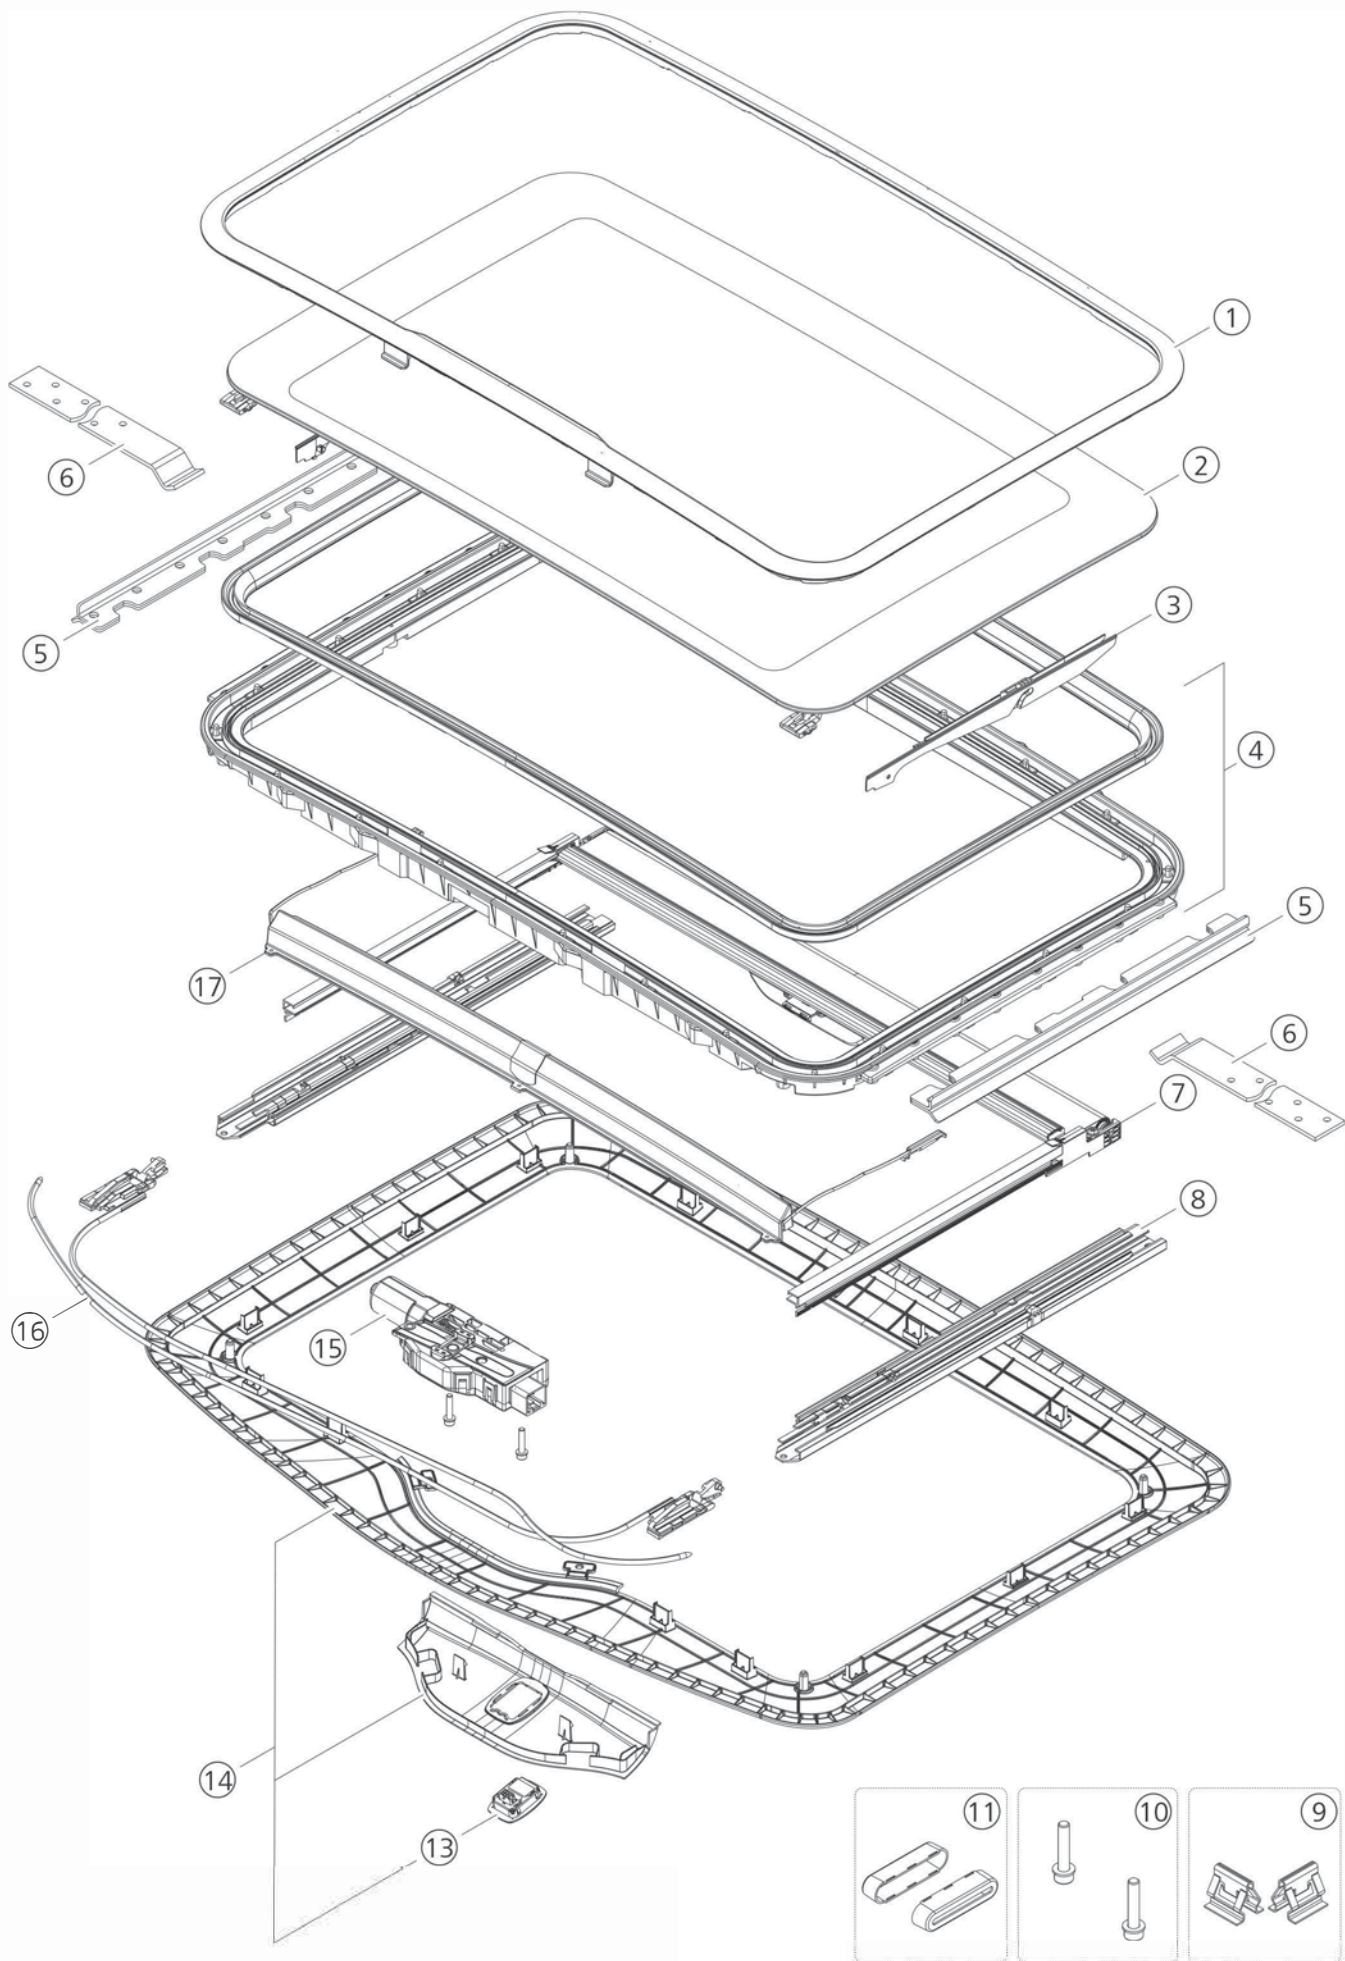

Feel the Drive

**HOLLANDIA 300 NSG
ENTRY / COMFORT**

Service Parts

Service Parts: Hollandia 300 NSG Entry / Comfort

Hollandia 300 NSG Entry Parts List

Pos. no.	Parts included	Part number	Description
1	1	3395298A	Roof molding black
2	1	3395300A	Glass panel
3	1	3395320A	Sliding plate set
4	1	3395301A	Frame with seal
5	2	3396363A	RSR-System incl. screws (2x)
6	1	3395323A	Support bracket set
7	1	3395317A	Rollo assy (incl. handle)
8	1	3395304A	Mechanism set Front Drive LH / RH
8	1	3395319A	Mechanism set Rear Drive LH / RH
9	14	3395305A	Clip set (14x)
10	1	3395306A	Screw/bolt set
11	1	3395307A	Sliding shoe set
13	1	3395308A	Turtle Switch Entry Black
13	1	3395309A	Turtle Switch Comfort Black (Multiple color)
13	1	3396089B	Turtle Switch Comfort Black (White LED)
14	1	3395769A	Trimshell + cover + switch front drive bare
14	1	3395774A	Trimshell + cover + switch rear drive bare
15	1	3395310A	Motor Entry front drive
15	1	3395311A	Motor Entry rear drive
15	1	3395314A	Motor Comfort front drive USA
15	1	3395315A	Motor Comfort rear drive USA
16	1	3395302A	Drive cable set front drive
16	1	3395303A	Drive cable set rear drive
N/A	1	3395316A	Winddeflector
N/A	10	3395321A	Profile for headliner (10x)
N/A	1	Please Call	Wire Harness
N/A	10	3396483A	Filling strip for soft wrap H300 (10x)