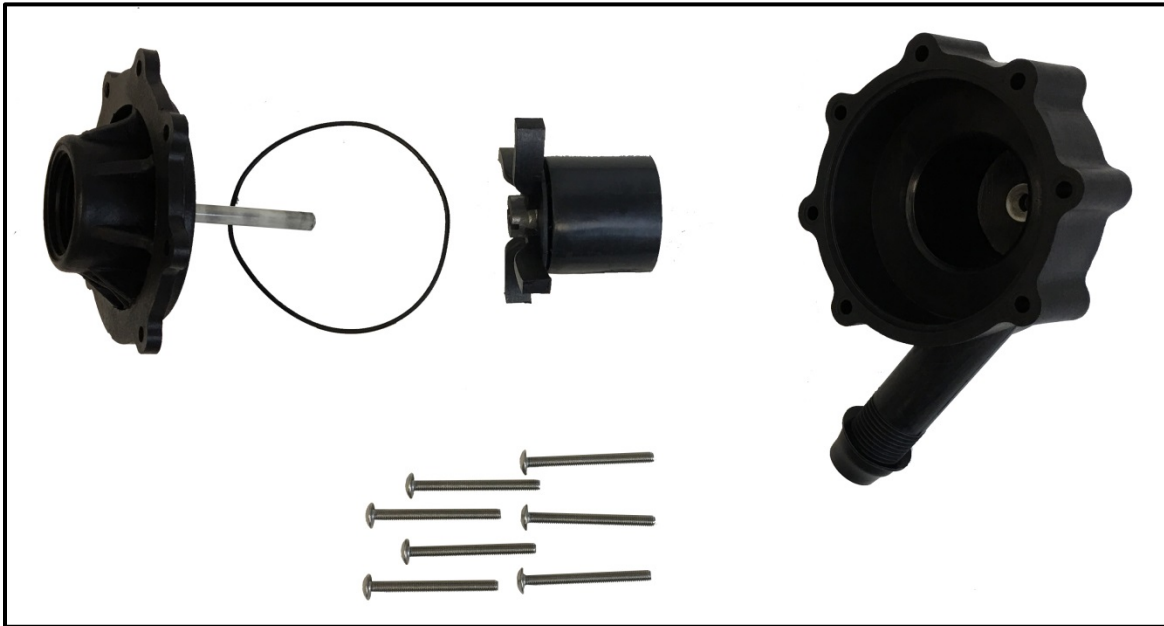

Spare Part List

Marine

KoolAir PM1000

Description	Part Number
PM 500 wet end	5011376