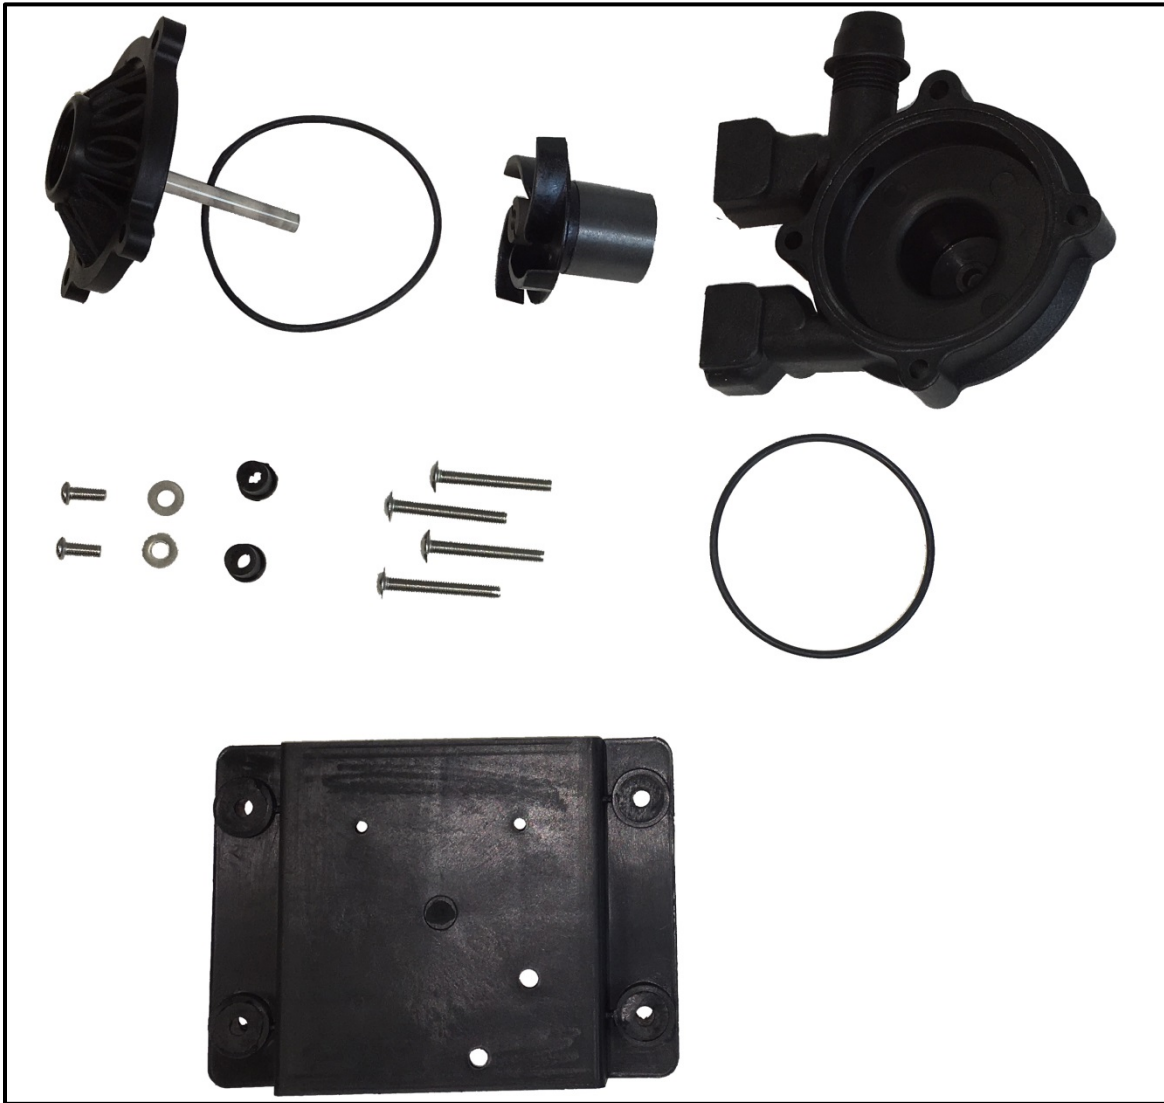

Spare Part List

Marine

KoolAir PM500

Description	Part Number
PM 500 wet end	5011375