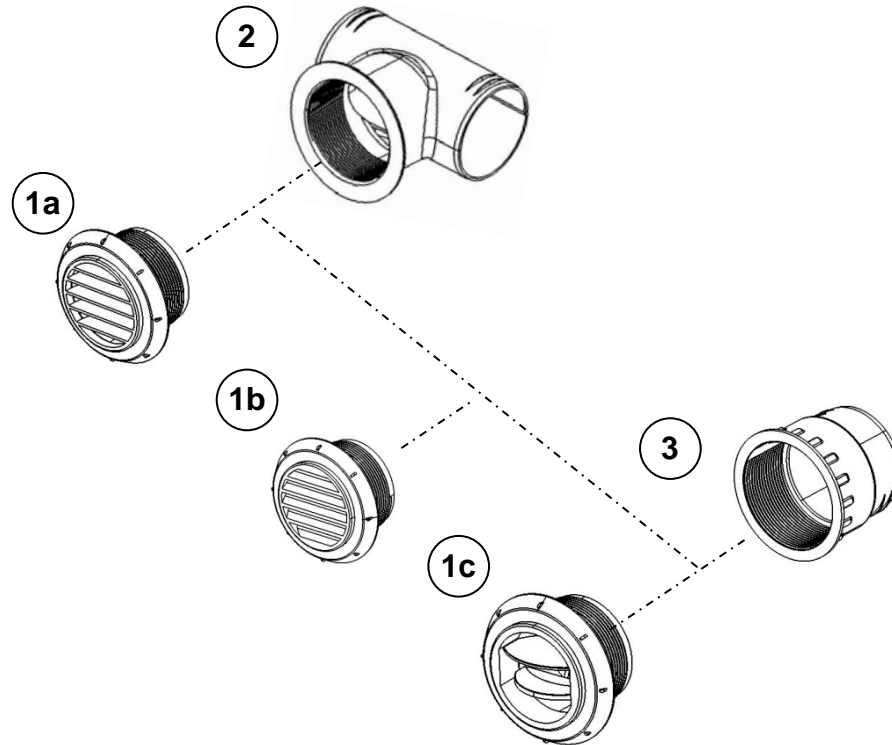

## Air Outlet System - D60

### IMPORTANT!

5a is only available as a two piece kit. This includes base and the snap-on grille. To make a connection between 7 and 5a; simply remove the grille from 1a and discard.

Pos.	P/N	Description	Color
5a	1320932	Air Outlet D90, 90°	Black
6	1320468	Muffle for the outlet D90 with internal screw thread	
7	1320924	Wall pipe D90 adapter	

## Connection Parts

12a

12b

13a

13b

14a

14b

Pos.	Part N.	Description	Color
12a	1320470	Y-part 90/90/90	Black
12a	1320814	Y-part 60/60/60	
12b	1320471	Y-part 80/60/60	
13a	1320707	Branch 90/60/90	
13b	1320472	Branch 60/60/60	
14a	1320473	T-part 90/90/90	
14b	1320474	T-part 60/60/60	