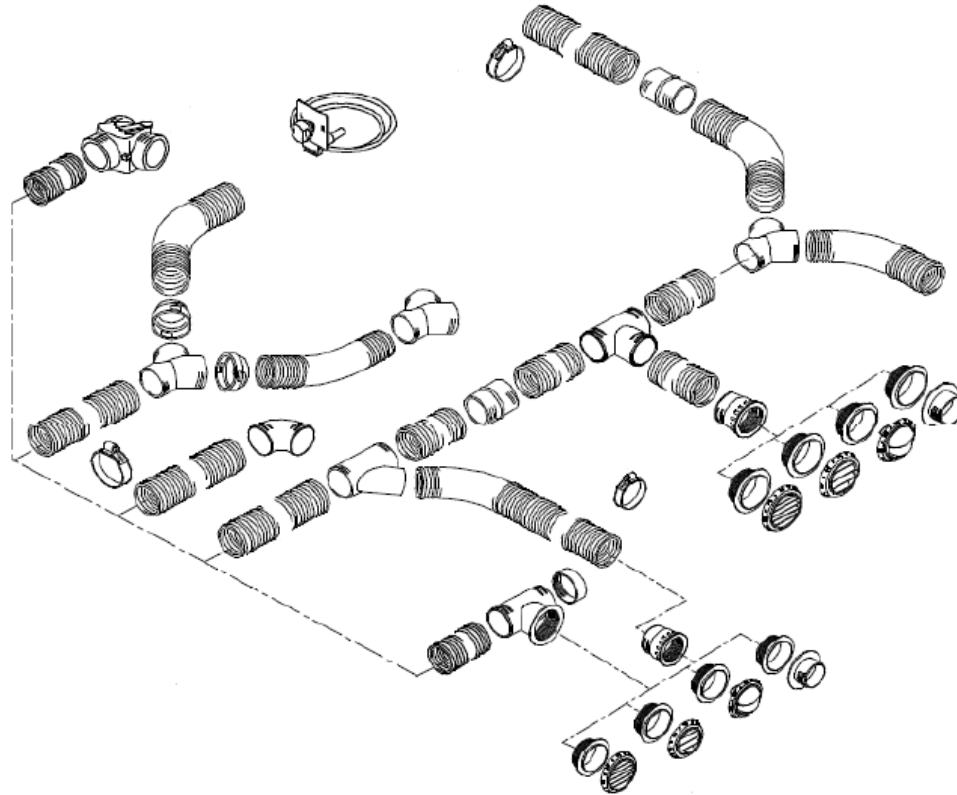

Ducting Parts & Accessories