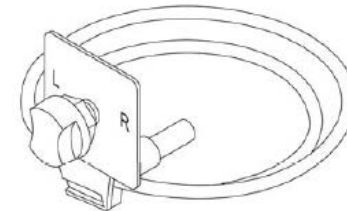

1319868: Control Device for Butterfly Valve