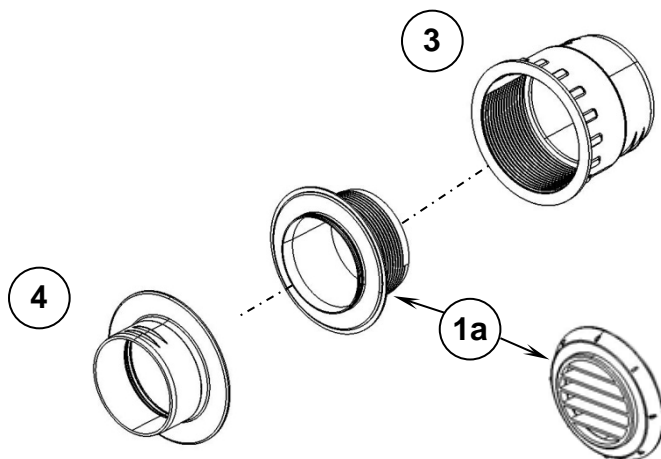

Wall Through System - D60

IMPORTANT!

1a is only available as a two piece kit. This includes base and the snap-on grille. To make a connection between 4 and 1a; simply remove the grille from 1a and discard.

Pos.	P/N	Description	Color
1a	1320934	Air Outlet D60, 90°	Black
3	1320922	Muffle for outlet D60 with internal screw thread	
4	1320923	Wall pipe D60 adapter