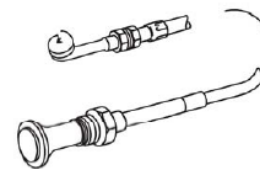

Connection Parts

12a

12b

13a

13b

14a

14b

Pos.	Part N.	Description	Color
12a	1320470	Y-part 90/90/90	Black
12a	1320814	Y-part 60/60/60	
12b	1320471	Y-part 80/60/60	
13a	1320707	Branch 90/60/90	
13b	1320472	Branch 60/60/60	
14a	1320473	T-part 90/90/90	
14b	1320474	T-part 60/60/60	

Distributors

1320352: Distributor with Butterfly Valve \varnothing 60-60-60

1319214: Distributor with Butterfly Valve \varnothing 80-80-80

1320926: Distributor with Butterfly Valve \varnothing 90-90-90

1319868: Control Device for Butterfly Valve

1320785: Control Cable 850mm

I.D.	Tube Length							
	0.5M	1M	1.5M	2M	3M	5M	10M	25M
60mm I.D.	5000258	900497	5000693	5000316	5000692	5000317	5000318	50398497
80mm I.D.	5000260	5000261	N/A	5000319	N/A	5000320	5000321	50398519
90mm I.D.	5000264	5000265	5000266A	N/A	N/A	5000753	N/A	5090395