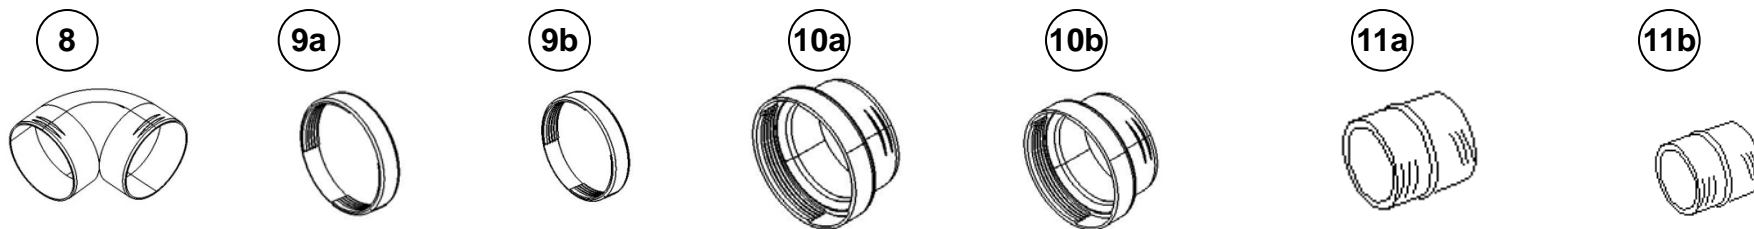

Connection Parts

Pos.	P/N	Description	Color
8	1320706	Elbow 90-90, 90°	Black
9a	1319870	End Cap D90	
9b	1320477	End Cap D60	
10a	1320925	Reduction part 90-80	
10b	1320760	Reduction part 90-60	
11a	1319869	Duct connector 90-90, straight	
11b	1320469	Duct connector 60-60, straight