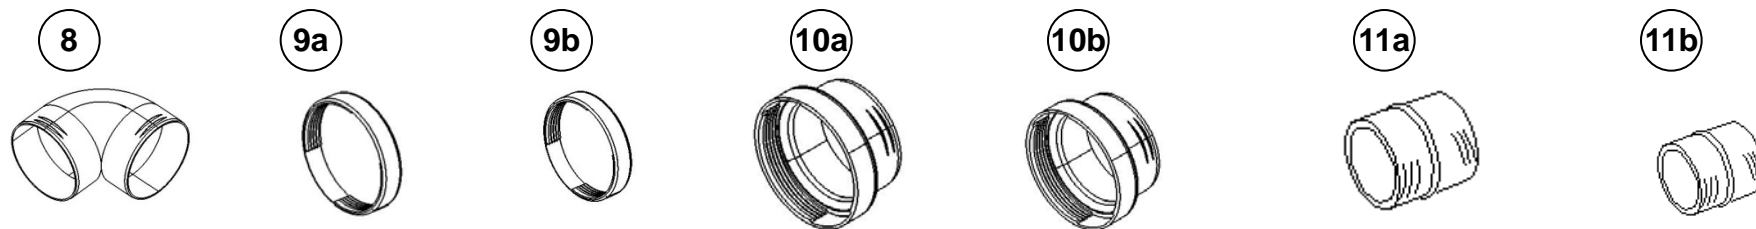

Connection Parts

Pos.	P/N	Description	Color
8	1320706	Elbow 90-90, 90°	Black
9a	1319870	End Cap D90	
9b	1320477	End Cap D60	
10a	1320925	Reduction part 90-80	
10b	1320760	Reduction part 90-60	
11a	1319869	Duct connector 90-90, straight	
11b	1320469	Duct connector 60-60, straight