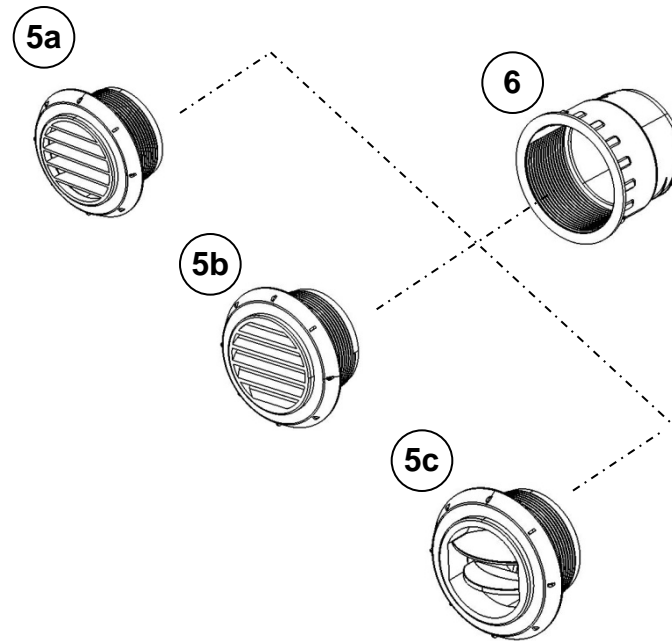

Air Outlet System - D90