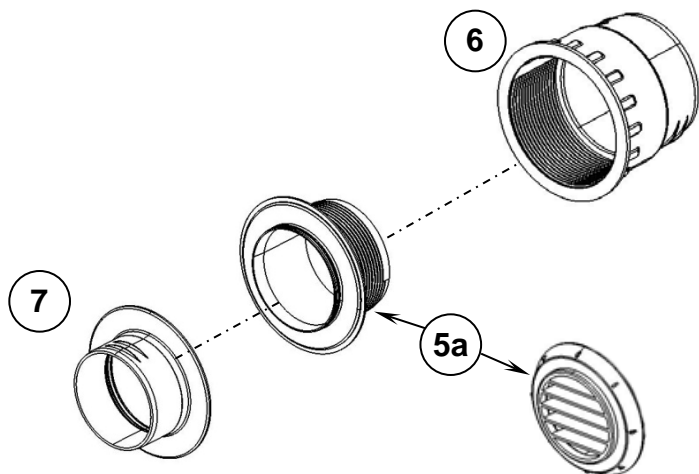

Wall Through System - D60

IMPORTANT!

1a is only available as a two piece kit. This includes base and the snap-on grille. To make a connection between 4 and 1a; simply remove the grille from 1a and discard.

Pos.	P/N	Description	Color
1a	1320934	Air Outlet D60, 90°	Black
3	1320922	Muffle for outlet D60 with internal screw thread	
4	1320923	Wall pipe D60 adapter	

Air Outlet System - D90

Air Outlet System - D90

Pos.	P/N	Description	Color
5a	1320932	Air Outlet D90, 90°	Black
	1320711	Air Outlet D90, 90°	White
	1320712	Air Outlet D90, 90°	Grey
5b	1320709	Air Outlet D90, 45°	Black
	1320710	Air Outlet D90, 45°	White
	1320354	Air Outlet D90, 45°	Grey
5c	1320355	Air Outlet D90, Closeable	Black
	1320713	Air Outlet D90, Closeable	White
	1320714	Air Outlet D90, Closeable	Grey
6	1320468	Muffle for the outlet D90 with internal screw thread	Black

Wall Through System - D90

IMPORTANT!

5a is only available as a two piece kit. This includes base and the snap-on grille. To make a connection between 7 and 5a; simply remove the grille from 1a and discard.