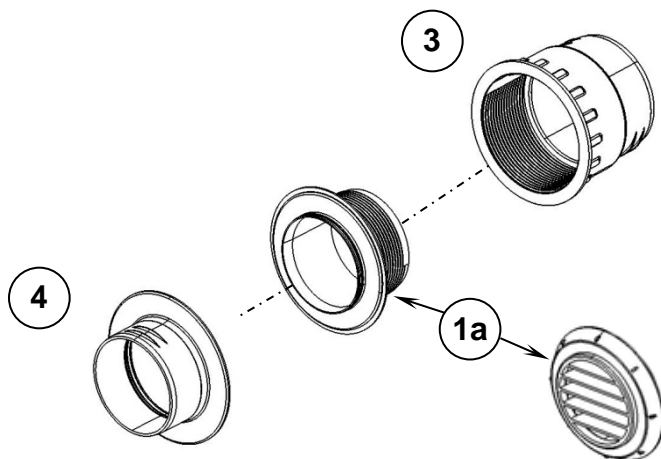

Ducting Parts & Accessories

Air Outlet System - D60

Air Outlet System - D60

Pos.	P/N	Description	Color
1a	1320934	Air Outlet D60, 90°	Black
	1320935	Air Outlet D60, 90°	White
	1320936	Air Outlet D60, 90°	Grey
	1320762	Air Outlet D60, 90°	Brown
1b	1320204	Air Outlet D60, 45°	Black
	1320205	Air Outlet D60, 45°	White
	1320933	Air Outlet D60, 45°	Grey
	1320761	Air Outlet D60, 45°	Brown

Pos.	P/N	Description	Color
1c	1320206	Air outlet D60, Closeable	Black
	1320207	Air outlet D60, Closeable	White
	1320937	Air outlet D60, Closeable	Grey
	1320208	Air outlet D60, Closeable	Brown
2	1320475	T-part 90/60/90 for the outlet with internal screw thread	Black
	1320476	T-part 60/60/60 for the outlet with internal screw thread	Black
3	1320922	Muffle for the outlet D60 with internal screw thread	Black

Wall Through System - D60

IMPORTANT!

1a is only available as a two piece kit. This includes base and the snap-on grille. To make a connection between 4 and 1a; simply remove the grille from 1a and discard.

Connection Parts

12a

12b

13a

13b

14a

14b

Pos.	Part N.	Description	Color
12a	1320470	Y-part 90/90/90	Black
12a	1320814	Y-part 60/60/60	
12b	1320471	Y-part 80/60/60	
13a	1320707	Branch 90/60/90	
13b	1320472	Branch 60/60/60	
14a	1320473	T-part 90/90/90	
14b	1320474	T-part 60/60/60	