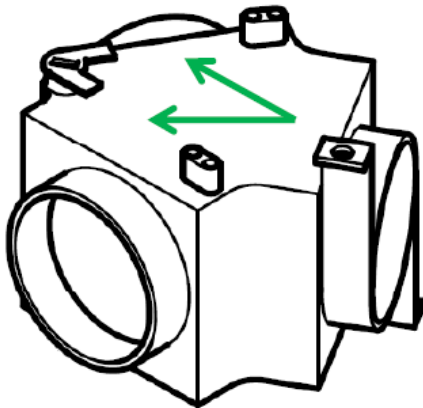

Distributors

1320352: Distributor with Butterfly Valve $\varnothing$ 60-60-60

1319214: Distributor with Butterfly Valve $\varnothing$ 80-80-80

1320926: Distributor with Butterfly Valve $\varnothing$ 90-90-90