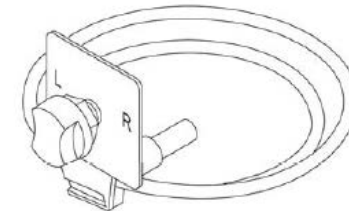

## Connection Parts

Pos.	P/N	Description	Color
8	1320706	Elbow 90-90, 90°	Black
9a	1319870	End Cap D90	
9b	1320477	End Cap D60	
10a	1320925	Reduction part 90-80	
10b	1320760	Reduction part 90-60	
11a	1319869	Duct connector 90-90, straight	
11b	1320469	Duct connector 60-60, straight	

## Connection Parts

12a

12b

13a

13b

14a

14b

Pos.	Part N.	Description	Color
12a	1320470	Y-part 90/90/90	Black
12a	1320814	Y-part 60/60/60	
12b	1320471	Y-part 80/60/60	
13a	1320707	Branch 90/60/90	
13b	1320472	Branch 60/60/60	
14a	1320473	T-part 90/90/90	
14b	1320474	T-part 60/60/60	

## Distributors

**1320352: Distributor with Butterfly Valve  $\varnothing$  60-60-60**

**1319214: Distributor with Butterfly Valve  $\varnothing$  80-80-80**

**1320926: Distributor with Butterfly Valve  $\varnothing$  90-90-90**