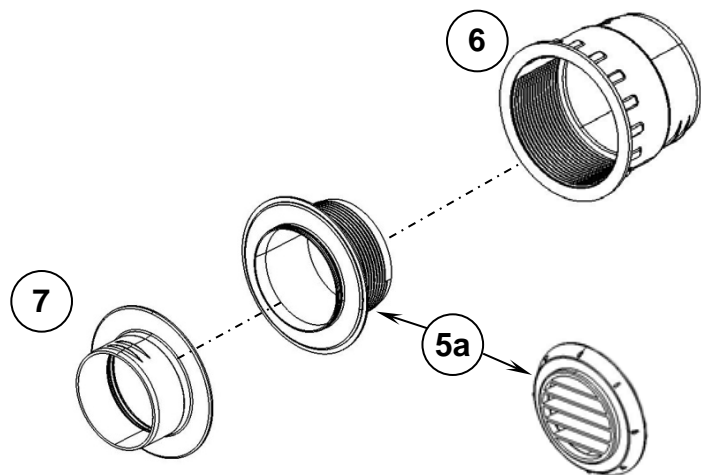

Wall Through System - D90

IMPORTANT!

5a is only available as a two piece kit. This includes base and the snap-on grille. To make a connection between 7 and 5a; simply remove the grille from 1a and discard.

Pos.	P/N	Description	Color
5a	1320932	Air Outlet D90, 90°	Black
6	1320468	Muffle for the outlet D90 with internal screw thread	
7	1320924	Wall pipe D90 adapter