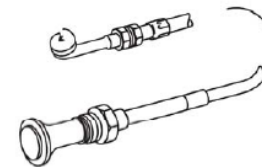

## Connection Parts

Pos.	P/N	Description	Color
8	1320706	Elbow 90-90, 90°	Black
9a	1319870	End Cap D90	
9b	1320477	End Cap D60	
10a	1320925	Reduction part 90-80	
10b	1320760	Reduction part 90-60	
11a	1319869	Duct connector 90-90, straight	
11b	1320469	Duct connector 60-60, straight	

## Connection Parts

12a

12b

13a

13b

14a

14b

Pos.	Part N.	Description	Color
12a	1320470	Y-part 90/90/90	Black
12a	1320814	Y-part 60/60/60	
12b	1320471	Y-part 80/60/60	
13a	1320707	Branch 90/60/90	
13b	1320472	Branch 60/60/60	
14a	1320473	T-part 90/90/90	
14b	1320474	T-part 60/60/60	

## Distributors

**1320352: Distributor with Butterfly Valve  $\varnothing$  60-60-60**

**1319214: Distributor with Butterfly Valve  $\varnothing$  80-80-80**

**1320926: Distributor with Butterfly Valve  $\varnothing$  90-90-90**

**1319868: Control Device for Butterfly Valve**

**1320785: Control Cable 850mm**