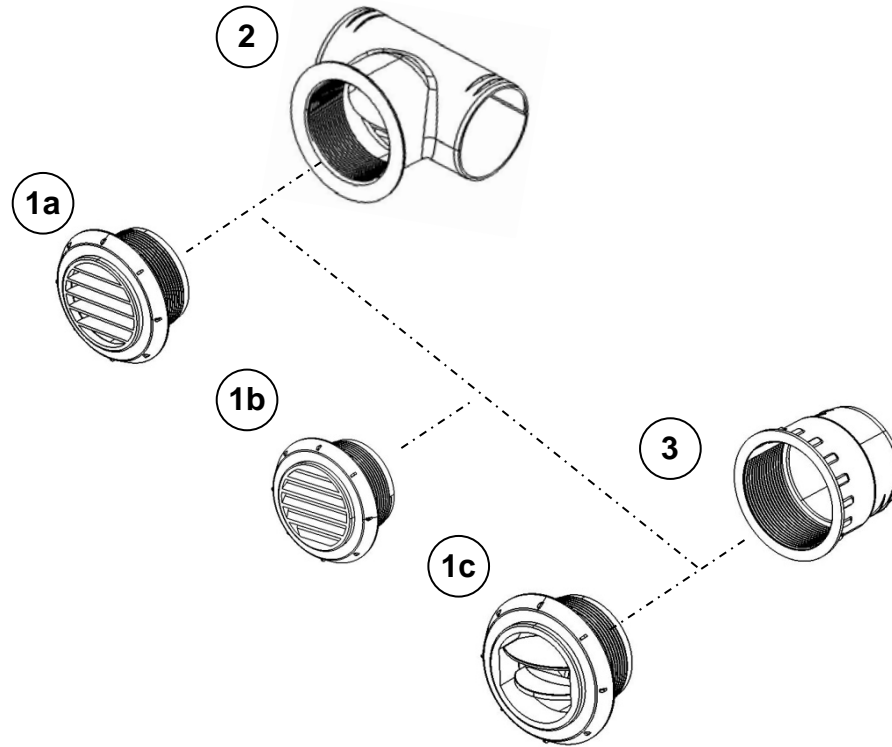

Ducting Parts & Accessories

Air Outlet System - D60

Air Outlet System - D60

Pos.	P/N	Description	Color
1a	1320934	Air Outlet D60, 90°	Black
	1320935	Air Outlet D60, 90°	White
	1320936	Air Outlet D60, 90°	Grey
	1320762	Air Outlet D60, 90°	Brown
1b	1320204	Air Outlet D60, 45°	Black
	1320205	Air Outlet D60, 45°	White
	1320933	Air Outlet D60, 45°	Grey
	1320761	Air Outlet D60, 45°	Brown

Pos.	P/N	Description	Color
1c	1320206	Air outlet D60, Closeable	Black
	1320207	Air outlet D60, Closeable	White
	1320937	Air outlet D60, Closeable	Grey
	1320208	Air outlet D60, Closeable	Brown
2	1320475	T-part 90/60/90 for the outlet with internal screw thread	Black
	1320476	T-part 60/60/60 for the outlet with internal screw thread	Black
3	1320922	Muffle for the outlet D60 with internal screw thread	Black

Wall Through System - D60

IMPORTANT!

1a is only available as a two piece kit. This includes base and the snap-on grille. To make a connection between 4 and 1a; simply remove the grille from 1a and discard.

Wall Through System - D90

IMPORTANT!

5a is only available as a two piece kit. This includes base and the snap-on grille. To make a connection between 7 and 5a; simply remove the grille from 1a and discard.