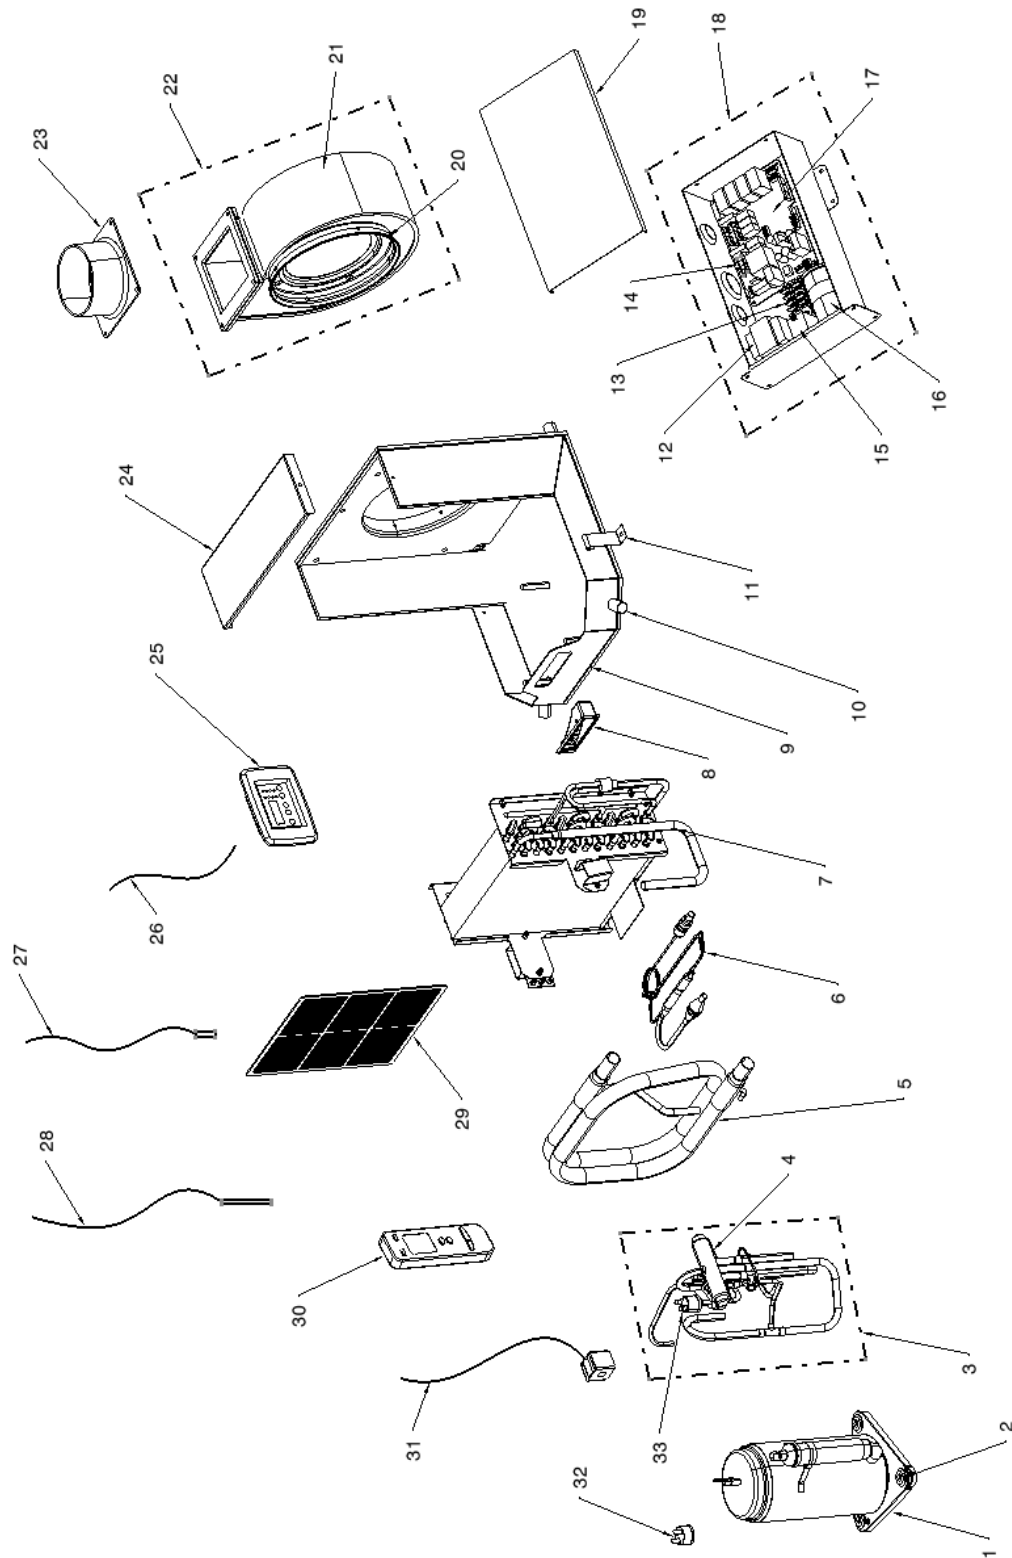

Spare Part List

Marine

FCF Classic Series - 115V (60Hz) | 230V (50/60Hz)

5,000 – 9,000 BTU

R410

Position	FCF 5k & 9k Spare Parts			R410A 115V (60 Hz)		R410A 230V (50/60 Hz)	
	Gree Part #	Webasto Part #	Description	FCF0005000GS 5k 115V	FCF0009000GS 9k 115V	FCF0005023G 5k 230V	FCF0009023G 9k 230V
1	00203905P	5012022A	Compressor FCF 5k 115V R410A	X			
	00203906P	5012025A	Compressor FCF 9k 115V R410A		X		
	00203920P	5012039A	Compressor FCF 5k 230V R410A			X	
	00203921	5012302A	Compressor FCF 9k 230V R410A				X
2	76711040	5012311A	Mounting Gasket Compressor FCF 5k & 9k 115V	X	X		
	76710302	5012300A	Mounting Gasket Compressor FCF 5k & 9k 230V			X	X
3	04143911	5012023A	Reverse Valve Assembly FCF 5k R410A	X		X	
	04143910	5012026A	Reverse Valve Assembly FCF 9k 115V R410A		X		
	04143906	5012068A	Reverse Valve Assembly FCF 9k 230V R410A				X
4	430004022	5012053A	Reverse Valve FCF 5k & 9k	X	X	X	X
5	01139402	5012021A	Condenser Coil FCF 5k R410A	X		X	
	01139401	5012041A	Condenser Coil FCF 9k R410A		X		X
6	04103918	5012020A	Capillary Assembly FCF 5k R410A	X		X	
	04103917	5012027A	Capillary Assembly FCF 9k 115V R410A		X		
	04103929	5012047A	Capillary Assembly FCF 9k 230V R410A				X
7	01023912	5012024A	Evaporator Assembly FCF 5k R410A	X		X	
	01023911	5012028A	Evaporator Assembly FCF 9k R410A		X		X
8	26233100	5012186A	Handle Small for Base Frame FCF 5k	X		X	
	26235401	5012189A	Handle Big for Base Frame FCF 9k		X		X
9	01283932	5012042A	Base Frame Assembly FCF 5k 115V	X			
	01283935	5012048A	Base Frame Assembly FCF 9k 115V		X		
	01284050	5012040A	Base Frame Assembly FCF 5k 230V			X	
	01283945	5012052A	Base Frame Assembly FCF 9k 230V				X
10	04363901	5012329	Condensate Drain Pipe FCF	X	X	X	X
11	01729602	FCFSP0058A	Clamp Hold Down FCF	X	X	X	X
12	43110008	FCFSP0007A	Transformer FCF 115V	X	X		
	43110239	5012192A	Transformer FCF 230V			X	X
13	42010254	FCFSP0059A	Terminal Board FCF 5k & 9k	X	X	X	X
14	46010014	FCFSP0089A	Fuse 3.15 Amp 250V Glass FCF	X	X	X	X
15	33010069	FCFSP0006A	Capacitor 15uF-300V Blower Start FCF	X	X		
	33010010	FCFSP0063A	Capacitor 3.5uF-450V Blower Start FCF			X	
	33010013	FCFSP0067A	Capacitor 4uF-500V Blower Start FCF				X
16	33000045	FCFSP0072A	Capacitor 40uF-450V Compressor FCF	X			
	33000001	FCFSP0018A	Capacitor 50uF-450V Compressor FCF		X		
	33010045	FCFSP0062A	Capacitor 15uF-450V Compressor FCF			X	