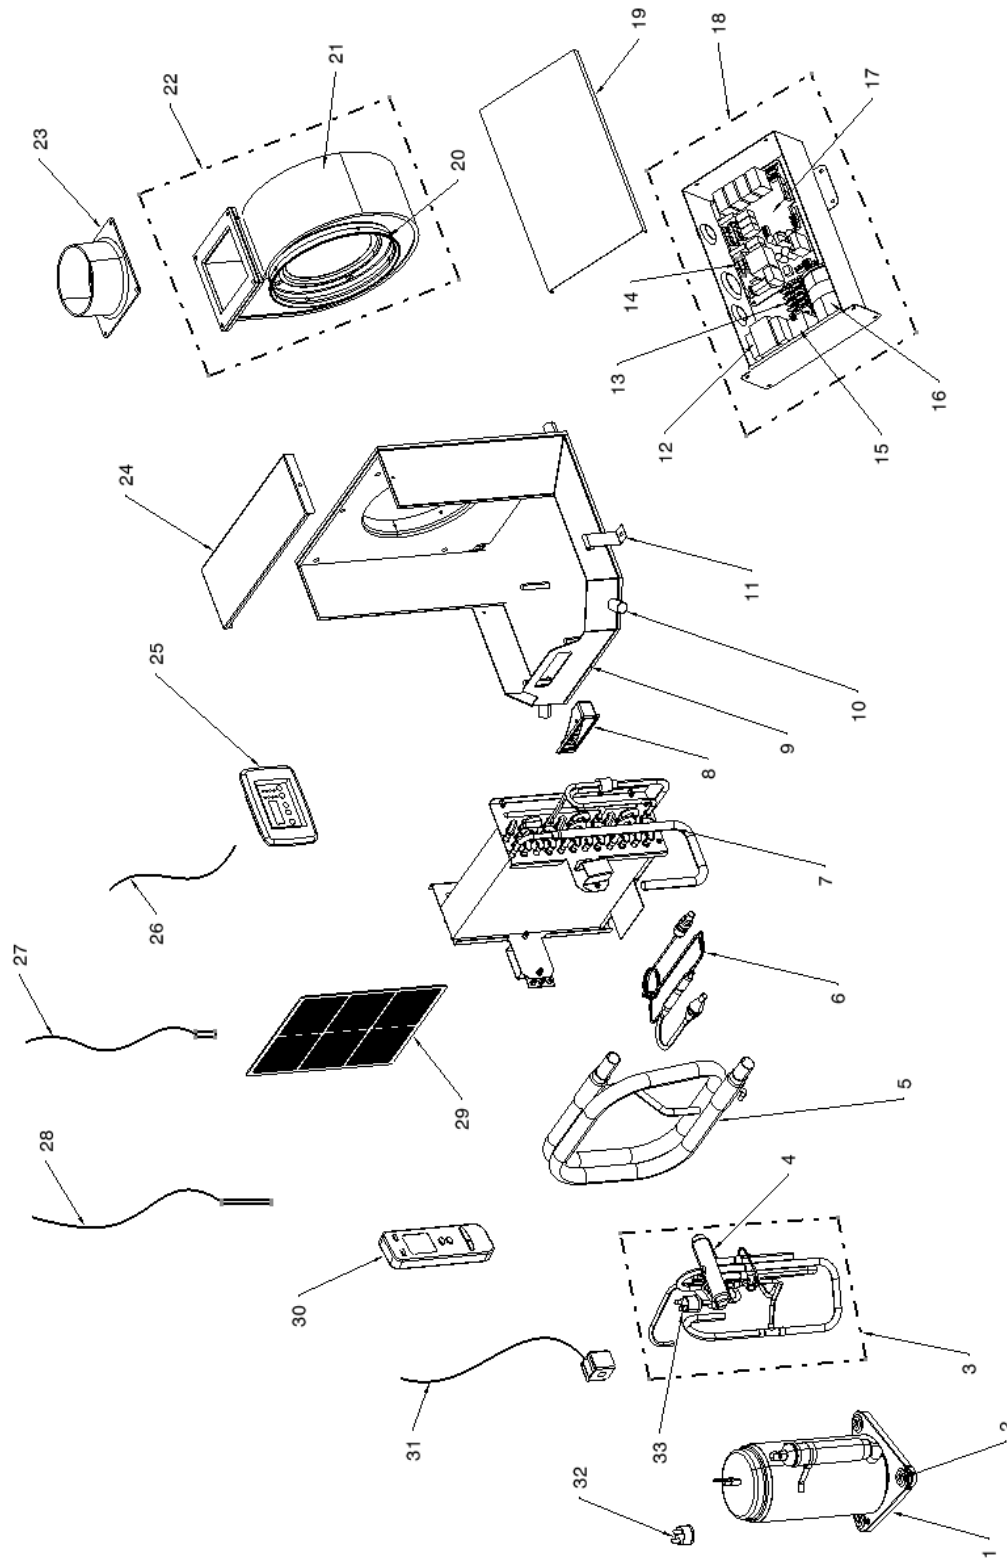

## Spare Part List

Marine

FCF Classic Series - 115V (60Hz) | 230V (50/60Hz)

5,000 – 9,000 BTU

R410

Position	FCF 5k & 9k Spare Parts			R410A 115V (60 Hz)		R410A 230V (50/60 Hz)	
	Gree Part #	Webasto Part #	Description	FCF0005000GS 5k 115V	FCF0009000GS 9k 115V	FCF0005023G 5k 230V	FCF0009023G 9k 230V
1	00203905P	5012022A	Compressor FCF 5k 115V R410A	X			
	00203906P	5012025A	Compressor FCF 9k 115V R410A		X		
	00203920P	5012039A	Compressor FCF 5k 230V R410A			X	
	00203921	5012302A	Compressor FCF 9k 230V R410A				X
2	76711040	5012311A	Mounting Gasket Compressor FCF 5k & 9k 115V	X	X		
	76710302	5012300A	Mounting Gasket Compressor FCF 5k & 9k 230V			X	X
3	04143911	5012023A	Reverse Valve Assembly FCF 5k R410A	X		X	
	04143910	5012026A	Reverse Valve Assembly FCF 9k 115V R410A		X		
	04143906	5012068A	Reverse Valve Assembly FCF 9k 230V R410A				X
4	430004022	5012053A	Reverse Valve FCF 5k & 9k	X	X	X	X
5	01139402	5012021A	Condenser Coil FCF 5k R410A	X		X	
	01139401	5012041A	Condenser Coil FCF 9k R410A		X		X
6	04103918	5012020A	Capillary Assembly FCF 5k R410A	X		X	
	04103917	5012027A	Capillary Assembly FCF 9k 115V R410A		X		
	04103929	5012047A	Capillary Assembly FCF 9k 230V R410A				X
7	01023912	5012024A	Evaporator Assembly FCF 5k R410A	X		X	
	01023911	5012028A	Evaporator Assembly FCF 9k R410A		X		X
8	26233100	5012186A	Handle Small for Base Frame FCF 5k	X		X	
	26235401	5012189A	Handle Big for Base Frame FCF 9k		X		X
9	01283932	5012042A	Base Frame Assembly FCF 5k 115V	X			
	01283935	5012048A	Base Frame Assembly FCF 9k 115V		X		
	01284050	5012040A	Base Frame Assembly FCF 5k 230V			X	
	01283945	5012052A	Base Frame Assembly FCF 9k 230V				X
10	04363901	5012329	Condensate Drain Pipe FCF	X	X	X	X
11	01729602	FCFSP0058A	Clamp Hold Down FCF	X	X	X	X
12	43110008	FCFSP0007A	Transformer FCF 115V	X	X		
	43110239	5012192A	Transformer FCF 230V			X	X
13	42010254	FCFSP0059A	Terminal Board FCF 5k & 9k	X	X	X	X
14	46010014	FCFSP0089A	Fuse 3.15 Amp 250V Glass FCF	X	X	X	X
15	33010069	FCFSP0006A	Capacitor 15uF-300V Blower Start FCF	X	X		
	33010010	FCFSP0063A	Capacitor 3.5uF-450V Blower Start FCF			X	
	33010013	FCFSP0067A	Capacitor 4uF-500V Blower Start FCF				X
16	33000045	FCFSP0072A	Capacitor 40uF-450V Compressor FCF	X			
	33000001	FCFSP0018A	Capacitor 50uF-450V Compressor FCF		X		
	33010045	FCFSP0062A	Capacitor 15uF-450V Compressor FCF			X	