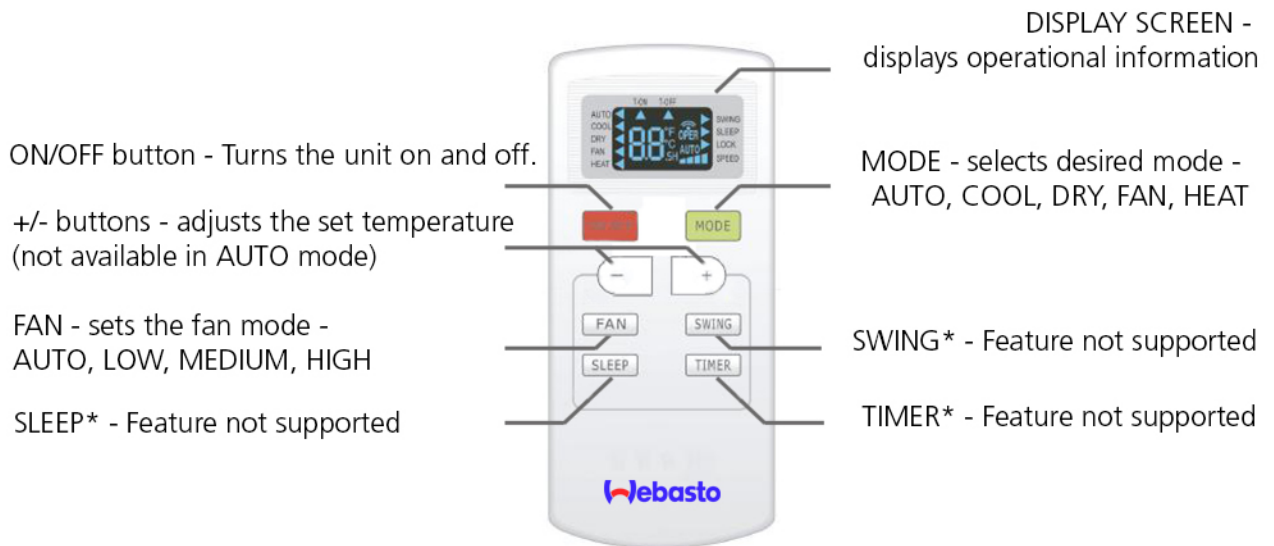

Category: Marine

Document Number: PI136TP

Date: 04/27/2017

Description: **Gree Remote Control Quick Start Guide**

Summary

This is a quick-start guide for your FCF Platinum remote control.

Press the  and the  buttons simultaneously to select F° or C°
Press the  and the  buttons simultaneously to lock and unlock the unit.