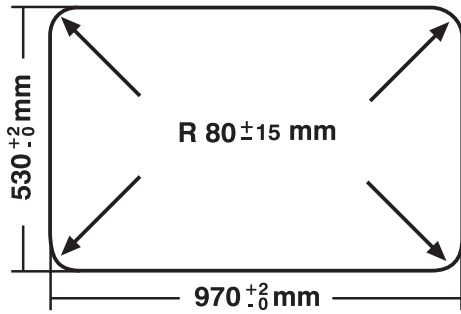

Assembly Instructions: HMM Vision Manual (970x530)

1

2

3 A&B, Sika Activator. See datasheet for instructions.

4 Sikaflex 221 (see datasheet for instructions)

5 Place hatch into opening.

6