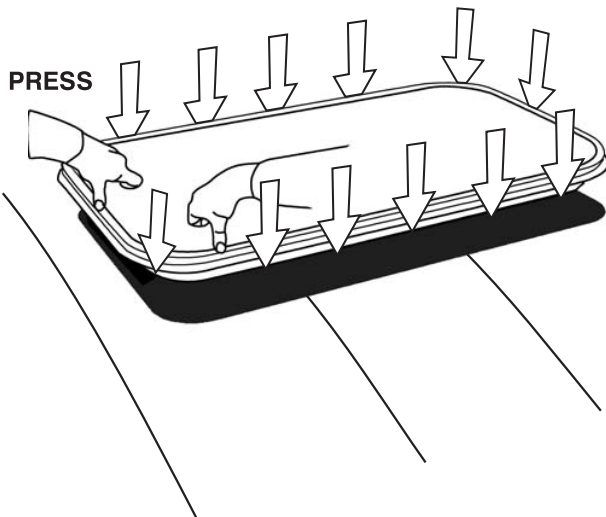

Assembly Instructions: HMM Vision Manual (970x530)

1

2

3 A&B, Sika Activator. See datasheet for instructions.

4 Sikaflex 221 (see datasheet for instructions)

5 Place hatch into opening.

6