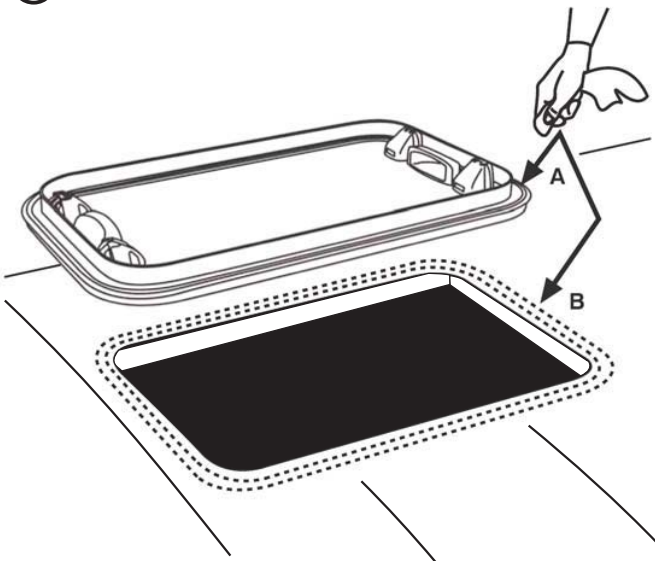

Assembly Instructions: HMM Vision Manual (970x530)

1

2

3 A&B, Sika Activator. See datasheet for instructions.

4 Sikaflex 221 (see datasheet for instructions)

5 Place hatch into opening.

6