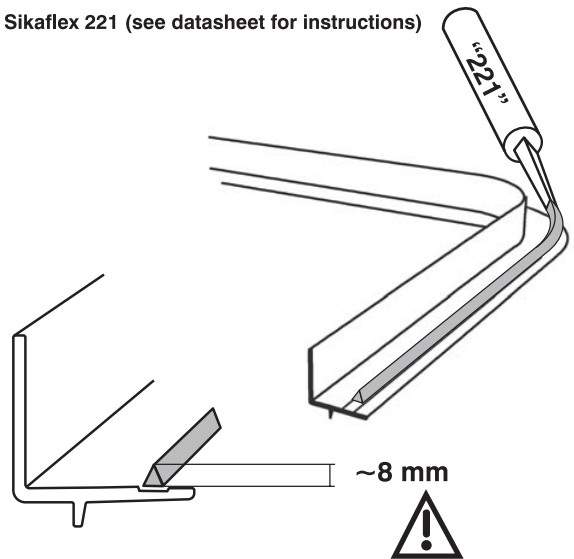

Assembly Instructions: HMM Vision Manual (970x530)

1

2

3 A&B, Sika Activator. See datasheet for instructions.

4 Sikaflex 221 (see datasheet for instructions)

5 Place hatch into opening.

6