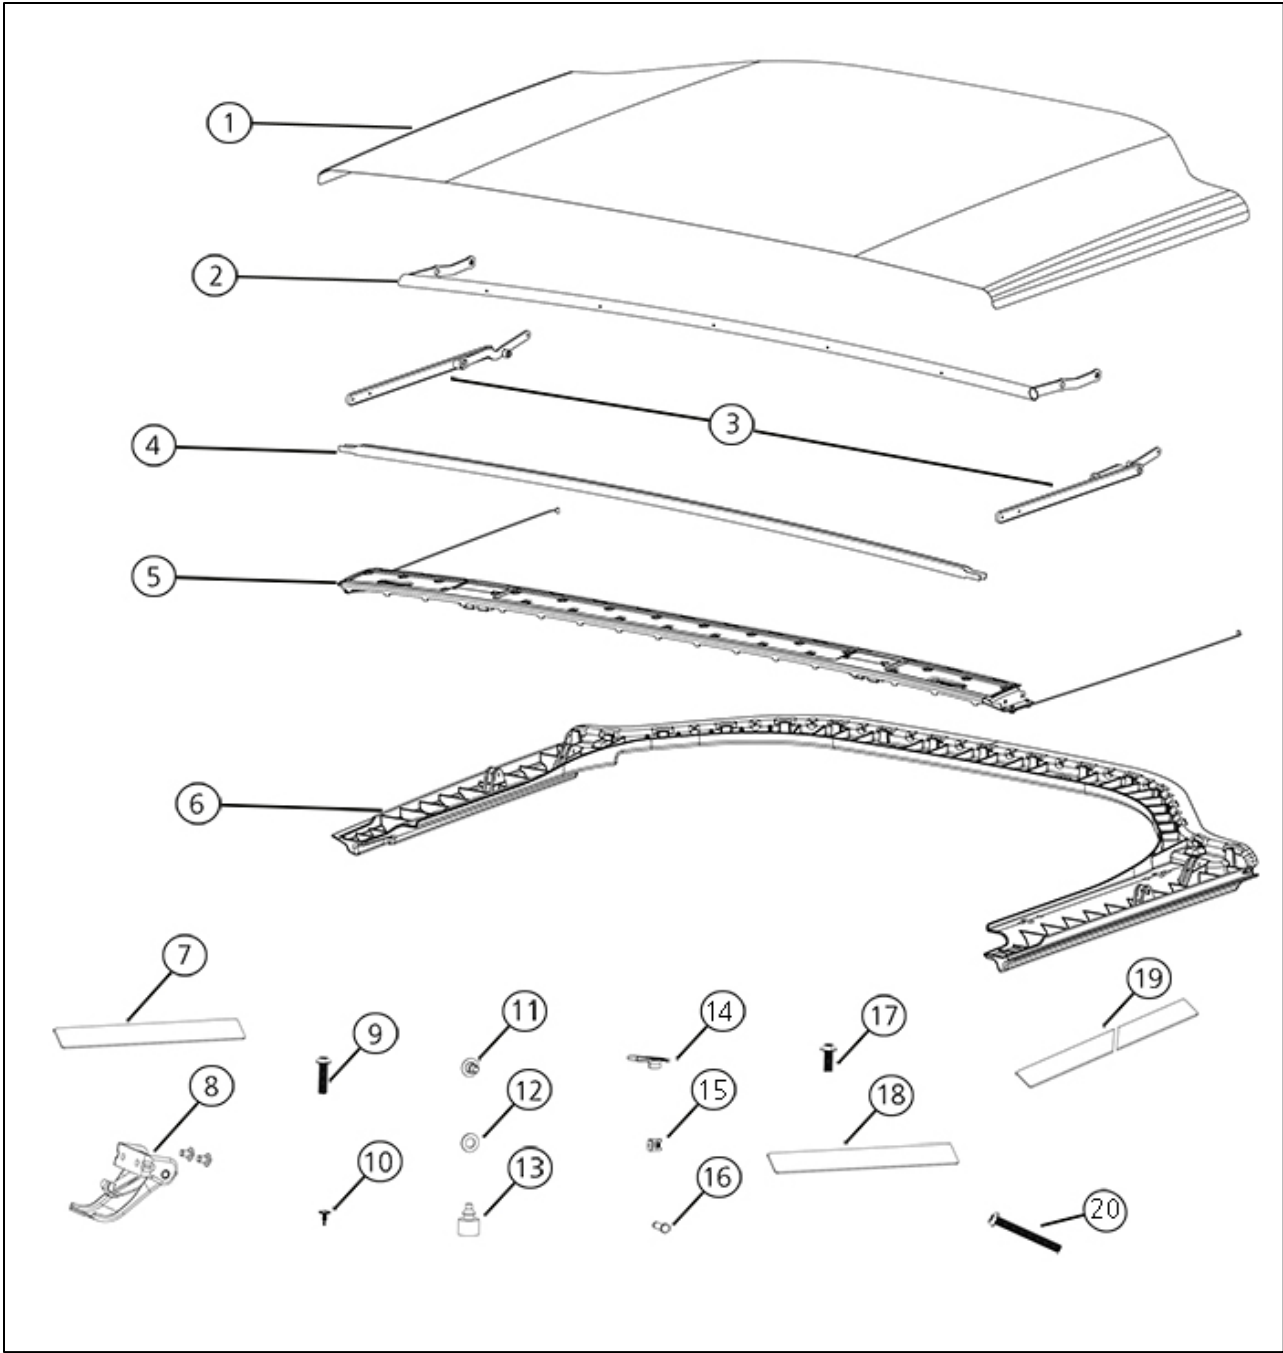

## Spare Parts List

Throwback

Throwback Spare Parts

**NOTE:** Individual parts are only available as part of service kits. Use the tables below, in conjunction with the graphics on the previous page to determine what service kit you need.

Throwback Spare Parts

Parts Breakdown and Descriptions

Item No.	Description	Quantity	Notes
1	Canvas	1	Includes adhesive tape
2	Bow	1	
3	Contour Bow Assembly, LH/RH	2	
4	Support bar cover	1	
5	Header assembly	1	Includes cables
6	Surround assembly	1	
7	Fabric tape – double sided	1	
8	Latch handle	2	Includes 5 screws
9	Screw – M6 X 25	4	
10	Screw – self drilling	5	
11	Shoulder bolt	2	
12	Thrust washer	2	
13	Rubber bumper	4	
14	U-Nut – M8	4	
15	Clip	6	
16	Hinge pin	4	
17	Screw – M6 X 10	4	
18	Hook and loop fabric – 200 mm	2	
19	Foam – front corner	2	Replaces OEM foam strips
20	Screw – M8 X 75	4	

Spare Parts Kit Contents

Part numbers / Item Number	1	2	3	4	5	6	7	8	9	10	11	12	13	14	15	16	17	18	19	20
5010043 – Header assembly					•				•								•			
5010044 – Hardware set									•				•	•	•	•	•			
5010048 – Latch handle set								•	•											
5010049 – Bow assembly		•	•				•	•	•	•	•	•			•	•	•			
5010050 – Fabric assembly	•						•			•										
5010101 – Surround assembly						•									•	•				•
5010104 – Bar cover				•						•										
5012477 – Mounting set									•					•						
5012479 – Hook and loop set																		•		
5012486 – Foam Kit																				•