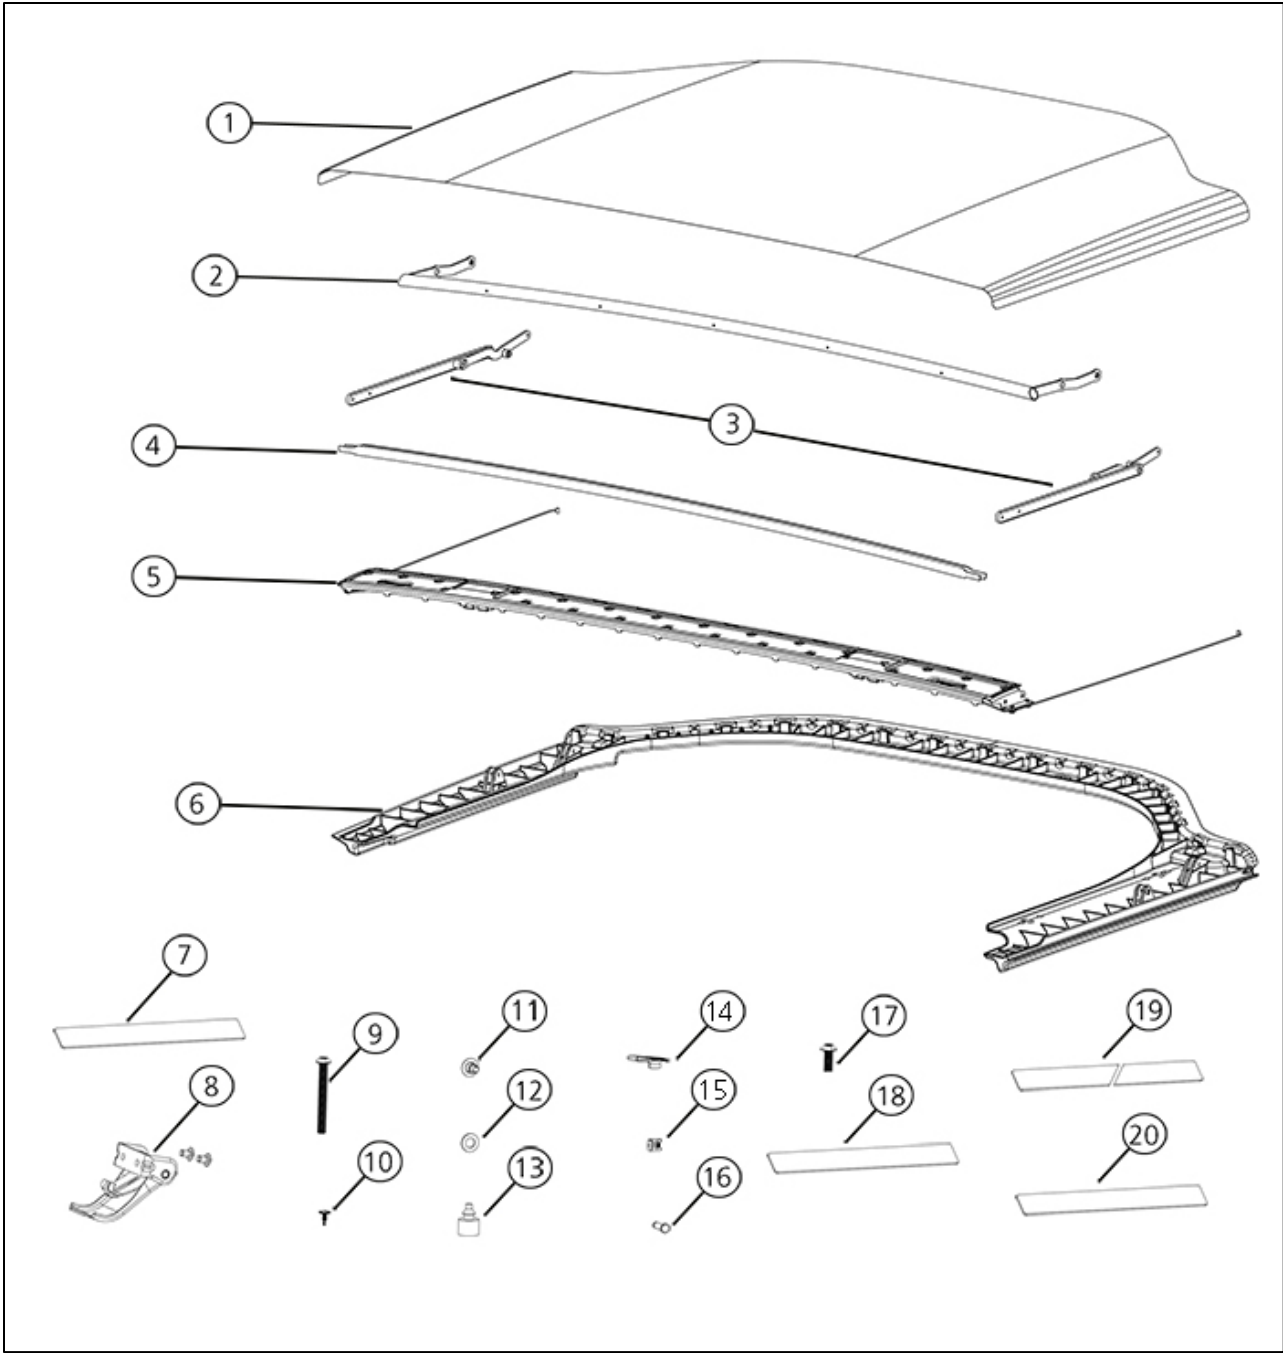

Spare Parts List

Throwback

Throwback Spare Parts

NOTE: Individual parts are only available as part of service kits. Use the tables below, in conjunction with the graphics on the previous page to determine what service kit you need.

Throwback Spare Parts

Parts Breakdown and Descriptions

Item No.	Description	Quantity	Notes
1	Canvas	1	Includes adhesive tape
2	Bow	1	
3	Contour Bow Assembly, LH/RH	2	
4	Support bar cover	1	
5	Header assembly	1	Includes cables
6	Surround assembly	1	
7	Fabric tape – double sided	1	
8	Latch handle	2	Includes 5 screws
9	Screw – M6 X 25	4	
10	Screw – self drilling	5	
11	Shoulder bolt	2	
12	Thrust washer	2	
13	Rubber bumper	4	
14	U-Nut – M8	4	
15	Clip	6	
16	Hinge pin	4	
17	Screw – M6 X 10	4	
18	Hook and loop fabric – 200 mm	2	
19	Foam – front corner	2	Replaces OEM foam strips
20	Fabric tape – double sided	1	
21	Screw – M8 X 75	4	

Spare Parts Kit Contents

Part numbers / Item Number	1	2	3	4	5	6	7	8	9	10	11	12	13	14	15	16	17	18	19	20	21
5010043 – Header assembly					•				•								•				
5010044 – Hardware set									•				•	•	•	•	•				
5010048 – Latch handle set								•	•												
5010049 – Bow assembly		•	•						•	•	•	•			•	•	•			•	
5010050 – Fabric assembly	•									•										•	
5010101 – Surround assembly						•									•	•					•
5010104 – Bar cover				•	•																
5012477 – Mounting set									•					•							
5012479 – Hook and loop set																		•			